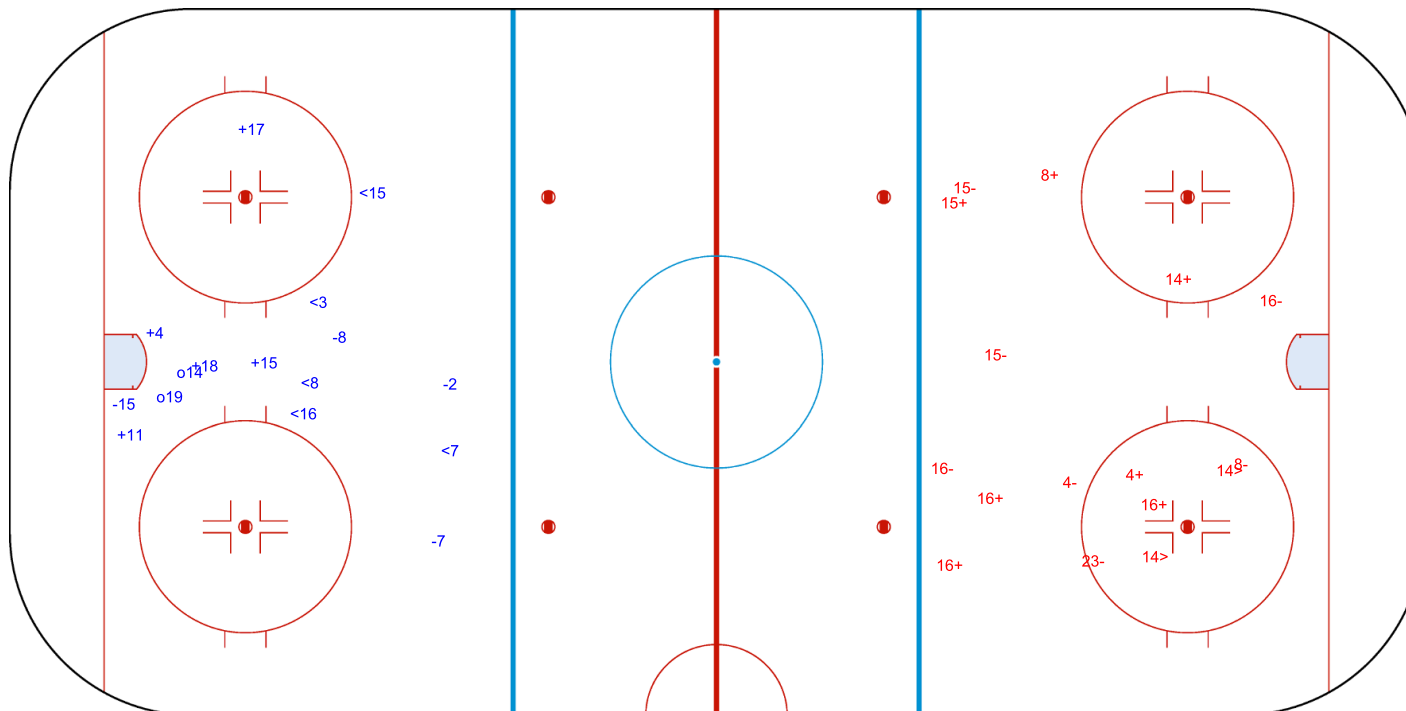

Shots by ESP

Goals (o): 2   SSG (+): 5
SSP (<): 5   SPG (-): 4

o19 o14

GK 1 of AUS

3rd Period

Shots by AUS

Goals (o): 0   SSG (+): 7
SSP (>): 2   SPG (-): 7

GK 1 of ESP

Legend:		
GK	Goalkeeper	
SPG	Shots past goal	
SSG	Shots saved by goalkeeper	
SSP	Shots saved by player