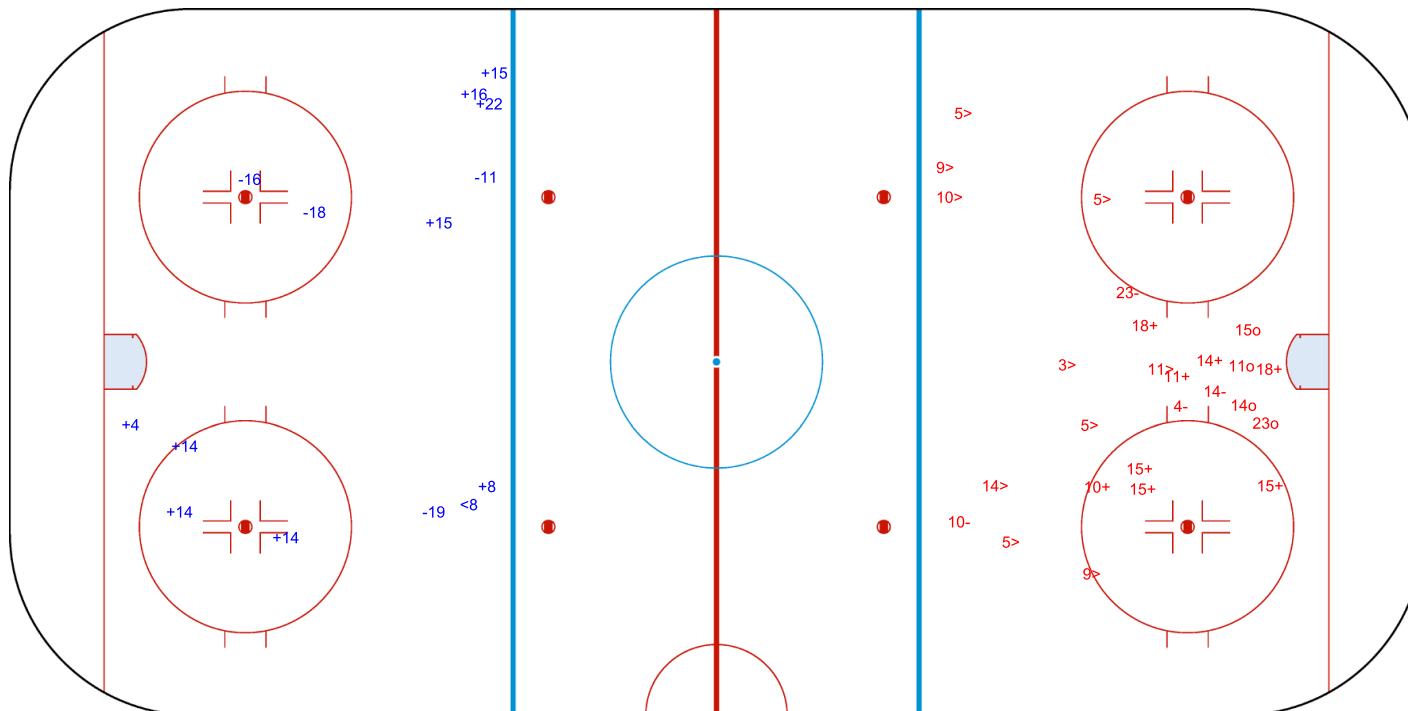

Shots by AUS

Goals (o): 0   SSG (+): 9
SSP (<): 1   SPG (-): 4

GK 1 of ESP

ESP

2nd Period

AUS

Shots by ESP

Goals (o): 4   SSG (+): 8
SSP (>): 10   SPG (-): 4

GK 1 of AUS