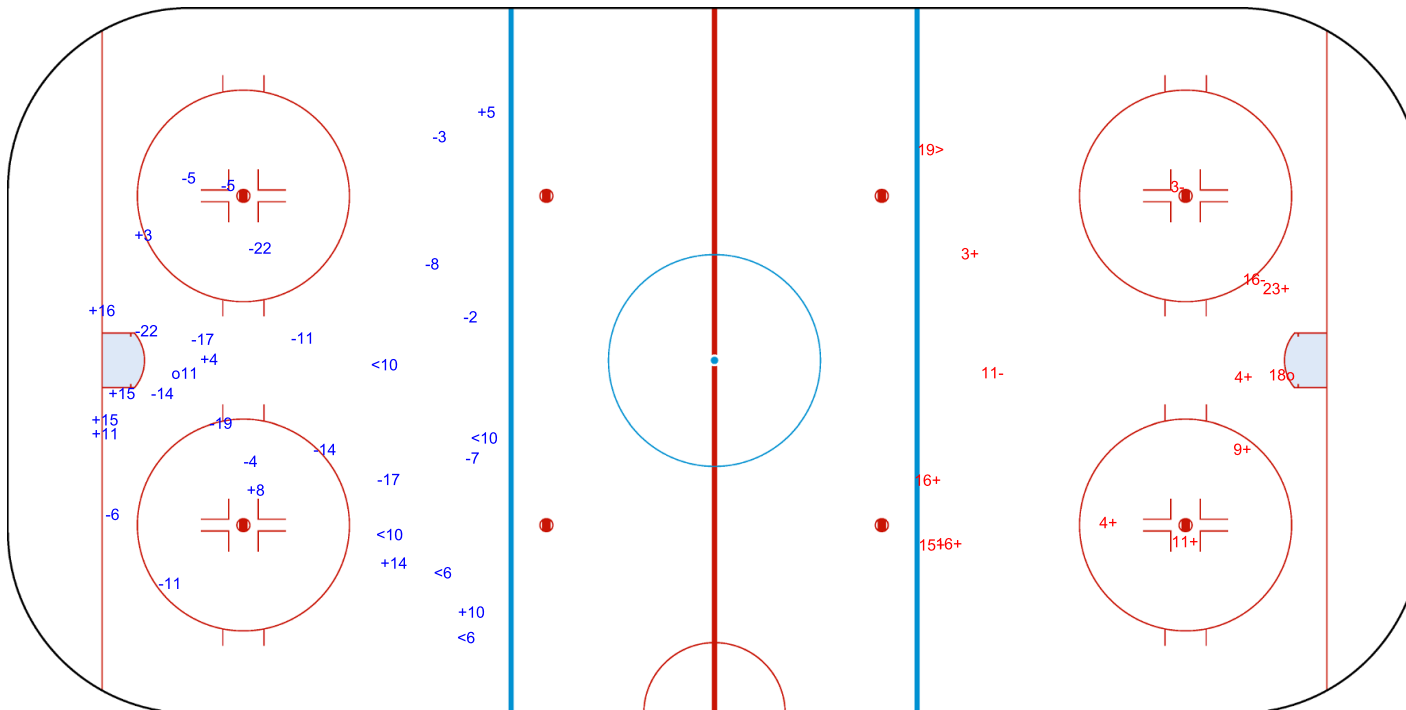

SHOT CHART  
ESP - AUS

Shots by ESP  
Goals (o): 1  
SSP (<): 5

SSG (+): 10  
SPG (-): 17

GK 1 of AUS

AUS

1st Period

ESP

Shots by AUS  
Goals (o): 1  
SSP (>): 1

SSG (+): 9  
SPG (-): 3

GK 1 of ESP

Shots by AUS

Goals (o): 0    SSG (+): 9  
SSP (<): 1    SPG (-): 4

GK 1 of ESP

ESP

2nd Period

AUS