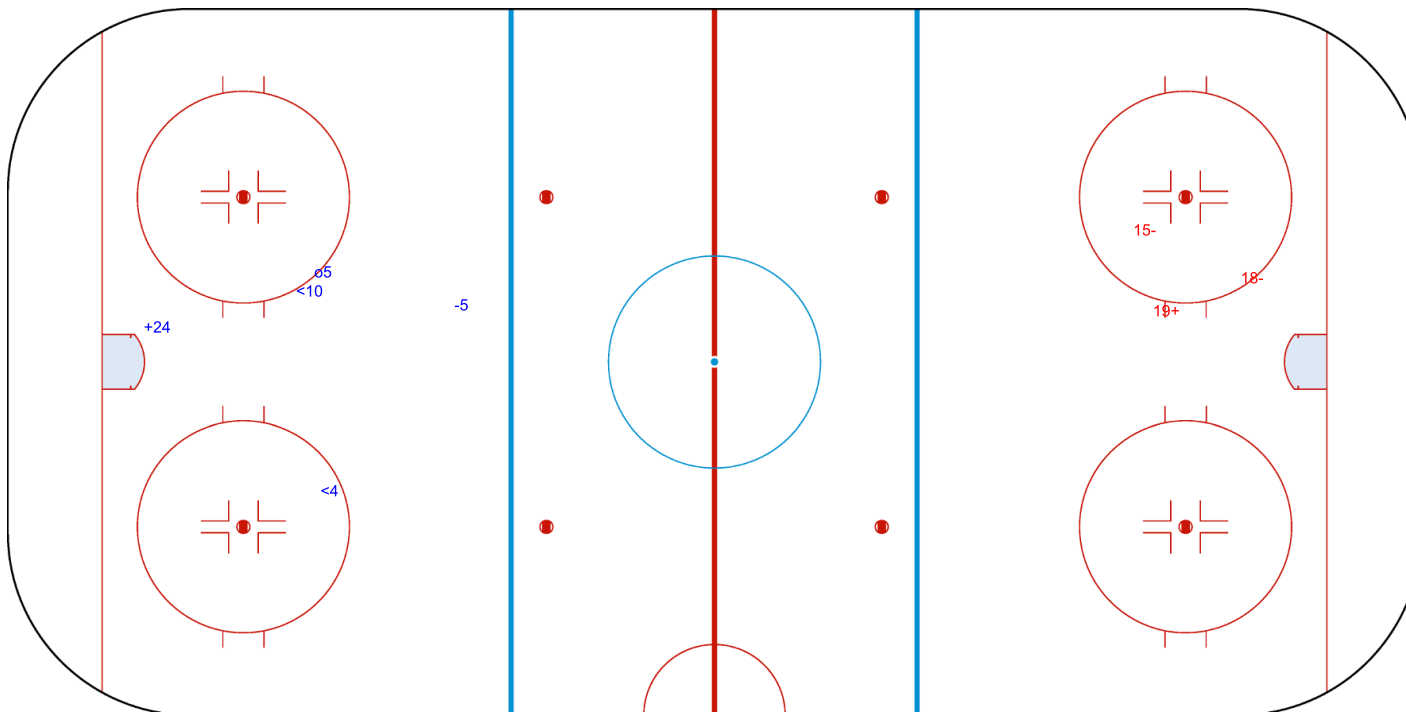

Shots by TPE

Goals (o): 1   SSG (+): 1
SSP (<): 2   SPG (-): 1

GK 20 of AUS

Overtime

Shots by AUS

Goals (o): 0   SSG (+): 1
SSP (>): 0   SPG (-): 2

GK 25 of TPE

Legend:		
GK	Goalkeeper	
SPG	Shots past goal	
SSG	Shots saved by goalkeeper	
SSP	Shots saved by player