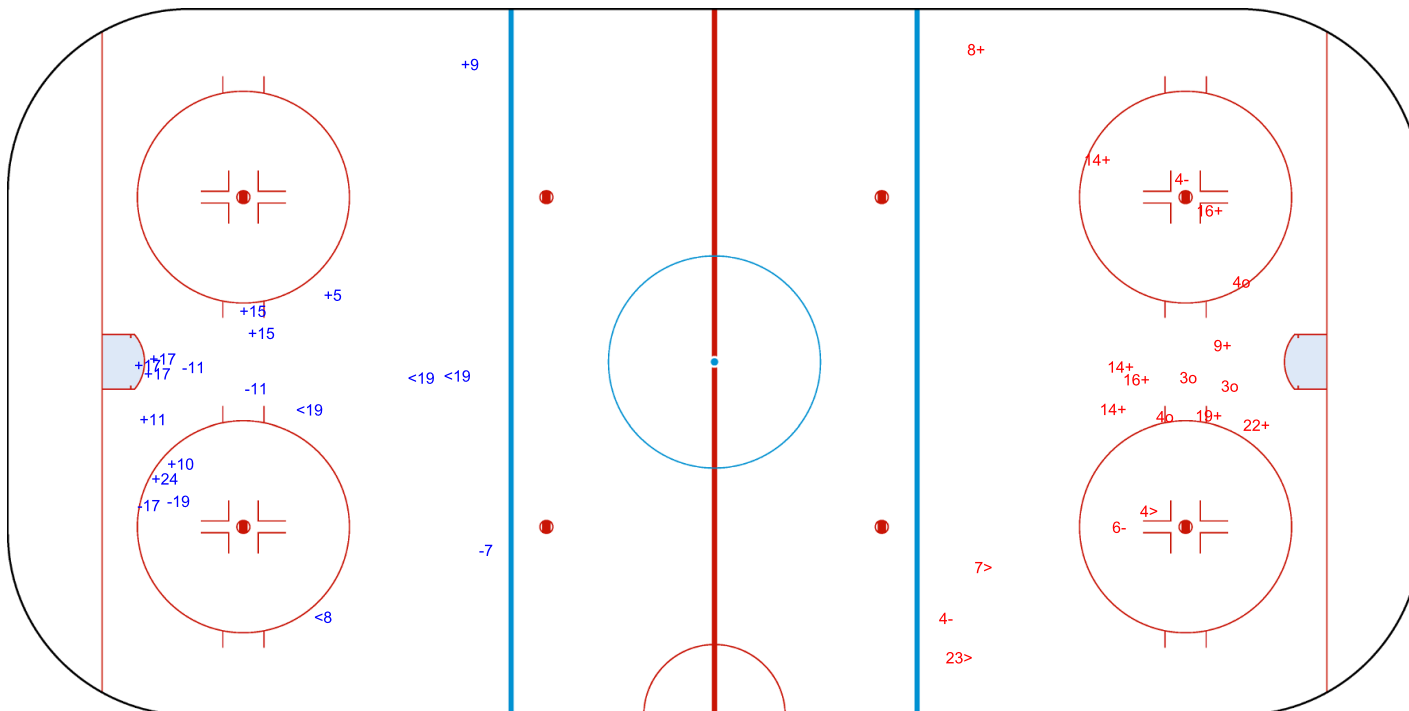

3rd Period

Shots by AUS

Goals (o): 4 SSG (+): 9
SSP (>): 3 SPG (-): 3

GK 25 of TPE

Shots by TPE

Goals (o): 1 SSG (+): 1
SSP (<): 2 SPG (-): 1

GK 20 of AUS

Overtime