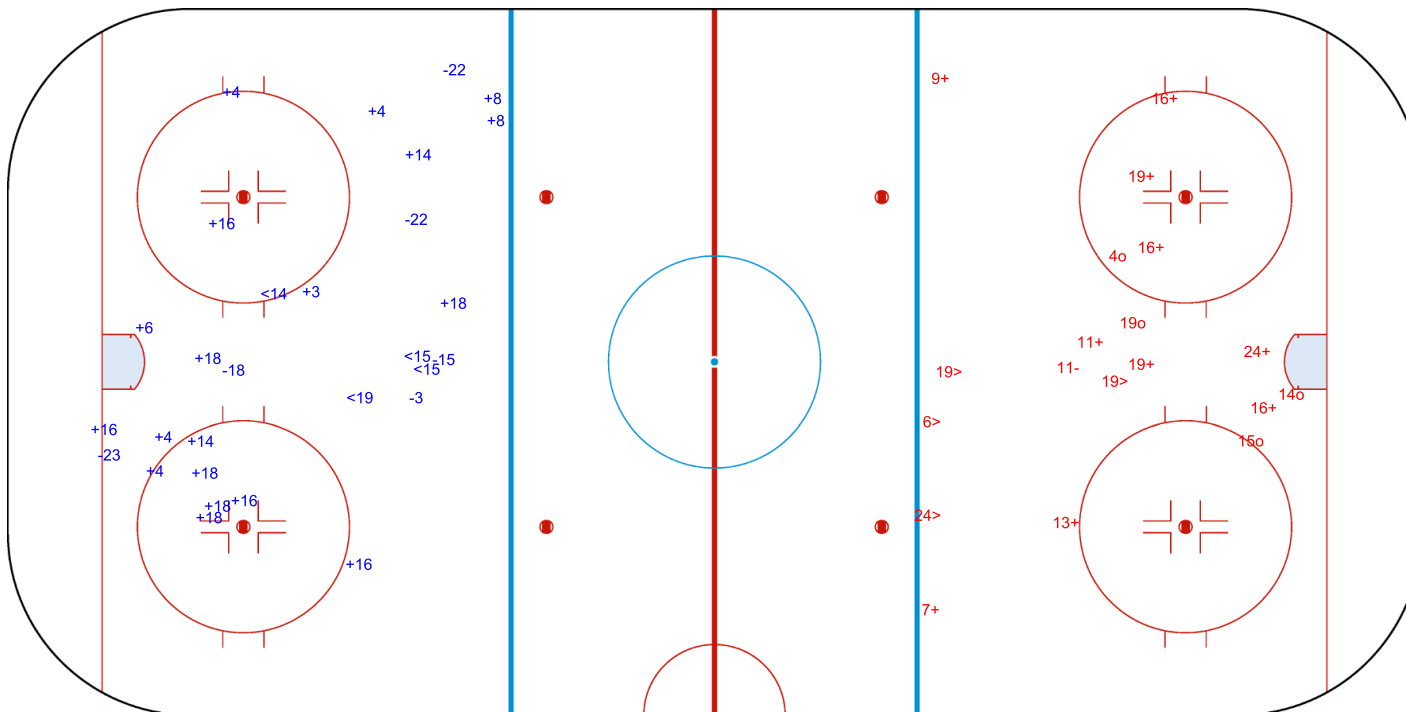

SHOT CHART
AUS - TPE

Shots by TPE
Goals (o): 0
SSP (<): 2
SSG (+): 4
SPG (-): 2

GK 20 of AUS

1st Period

Shots by AUS
Goals (o): 0
SSP (>): 2
SSG (+): 11
SPG (-): 4

GK 25 of TPE

Shots by AUS

Goals (o): 0 SSG (+): 19
SSP (<): 4 SPG (-): 6

GK 25 of TPE

2nd Period

Shots by TPE

Goals (o): 4 SSG (+): 10
SSP (>): 4 SPG (-): 1

GK 20 of AUS

Shots by TPE

Goals (o): 0 SSG (+): 10
SSP (<): 4 SPG (-): 5

GK 20 of AUS