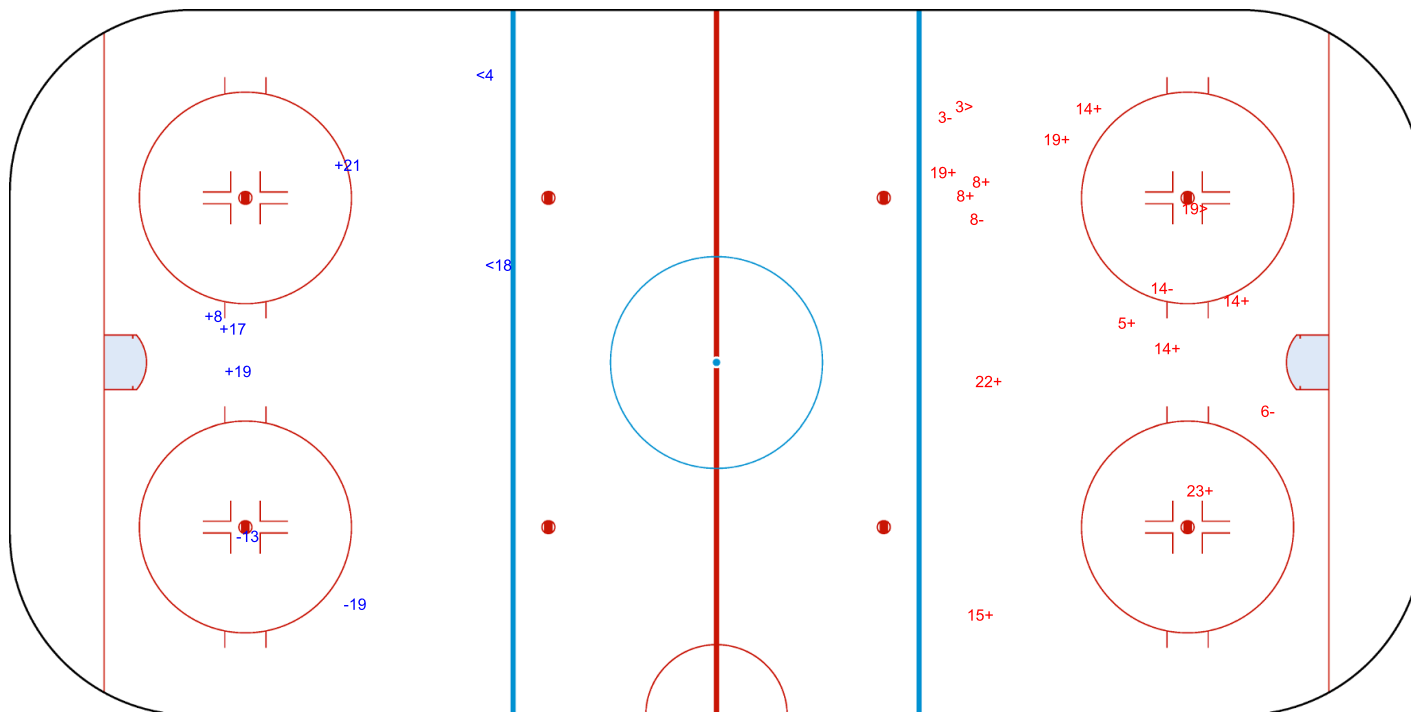

SHOT CHART
AUS - TPE

Shots by TPE
Goals (o): 0
SSP (<): 2
SSG (+): 4
SPG (-): 2

GK 20 of AUS

1st Period

Shots by AUS
Goals (o): 0
SSP (>): 2
SSG (+): 11
SPG (-): 4

GK 25 of TPE

Shots by AUS

Goals (o): 0 SSG (+): 19
SSP (<): 4 SPG (-): 6

GK 25 of TPE

2nd Period

Shots by TPE

Goals (o): 4 SSG (+): 10
SSP (>): 4 SPG (-): 1

GK 20 of AUS

Shots by TPE

Goals (o): 0 SSG (+): 10
SSP (<): 4 SPG (-): 5

GK 20 of AUS