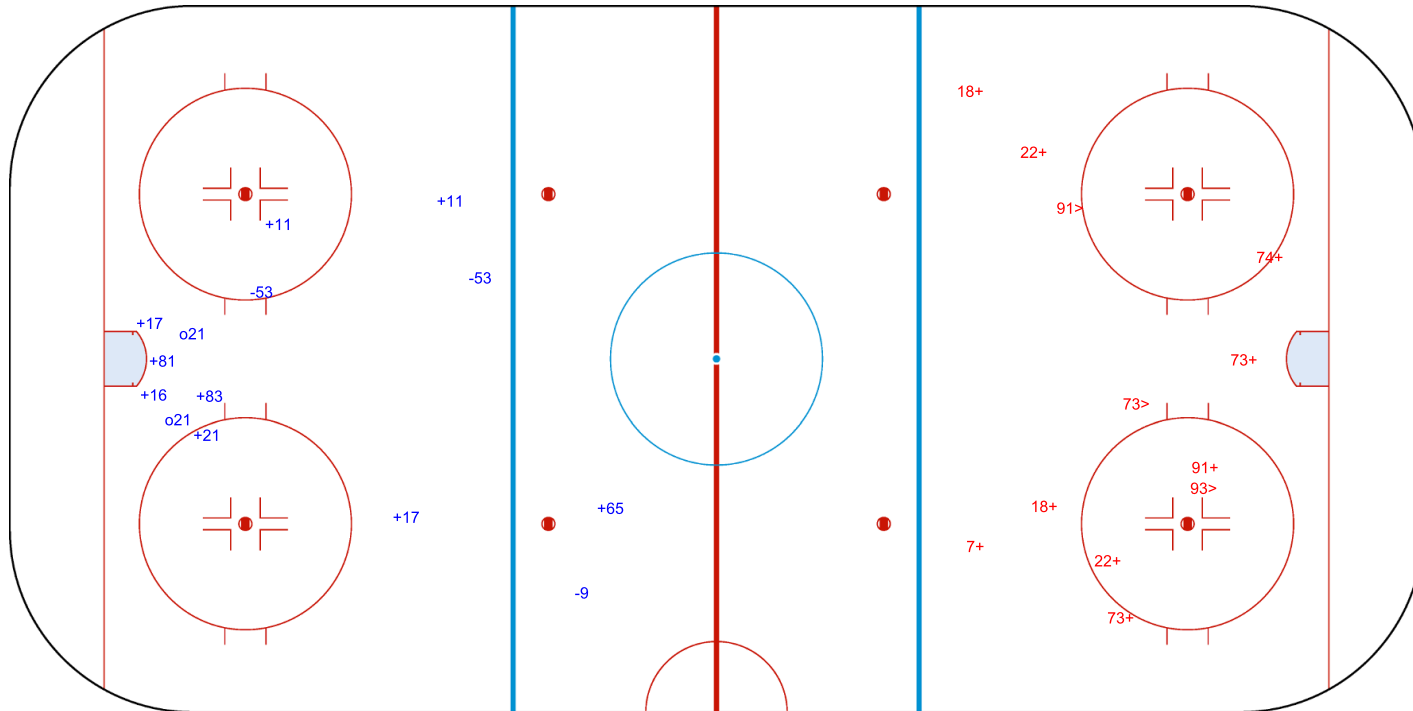

SHOT CHART AMI - BRV

Period: 1

Shots by AMI
Goals (o): 2 SSG (+): 9
SSP (<): 0 SPG (-): 3

Shots by BRV
Goals (o): 0 SSG (+): 9
SSP (>): 3 SPG (-): 0

FRI 22 OCT 2021

START TIME 20:15

ROUND ROBIN, GAME 2

Shots by BRV

Goals (o): 0

SSG (+): 14

SSP (<): 1

SPG (-): 6

Period: 2

Shots by AMI

Goals (o): 1

SSG (+): 10