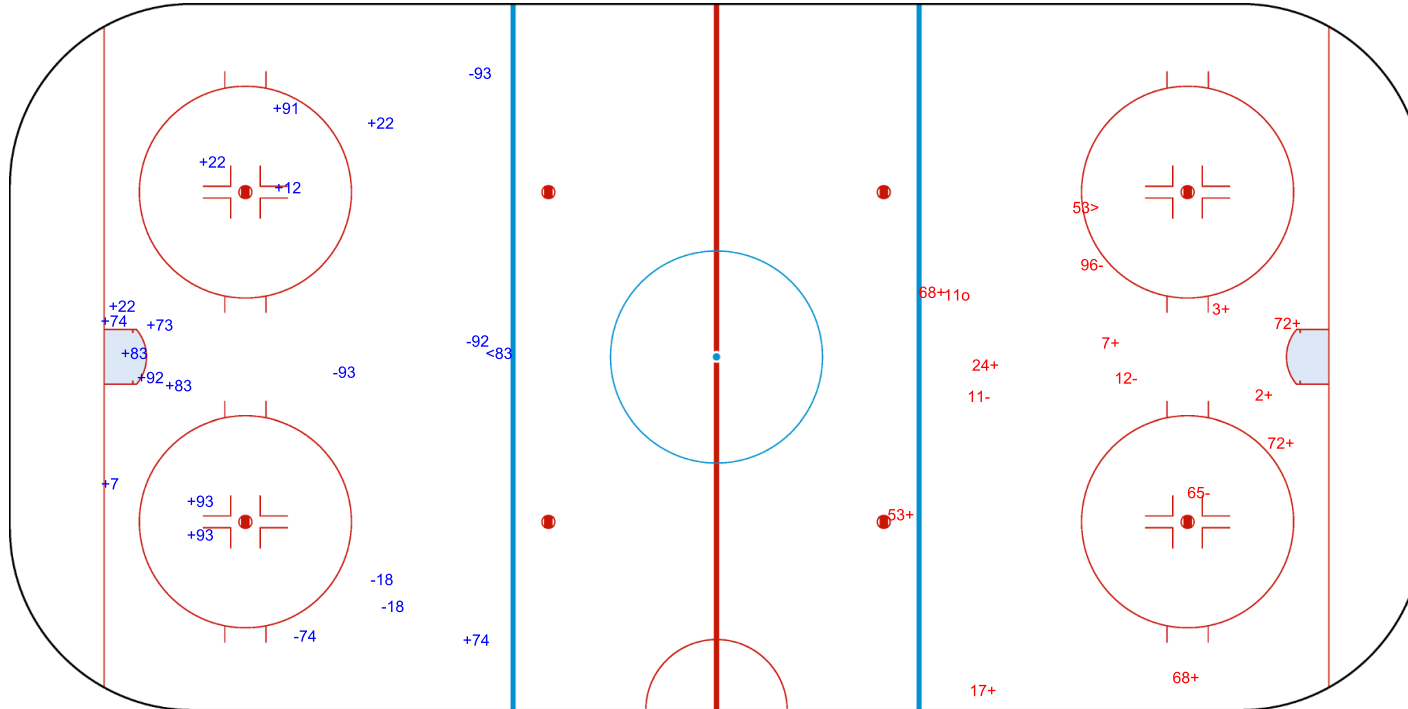

Goals (o): 0

SSG (+): 14

SSP (<): 1

SPG (-): 6

Period: 2

Shots by AMI

Goals (o): 1

SSG (+): 10

SSP (>): 1

SPG (-): 4

GK 35 of AMI

GK 30 of BRV

Shots by AMI
 Goals (o): 3 SSG (+): 11
 SSP (<): 1 SPG (-): 9

BRV Period: 3 AMI

Shots by BRV
 Goals (o): 0 SSG (+): 8
 SSP (>): 1 SPG (-): 4

GK 30 of BRV