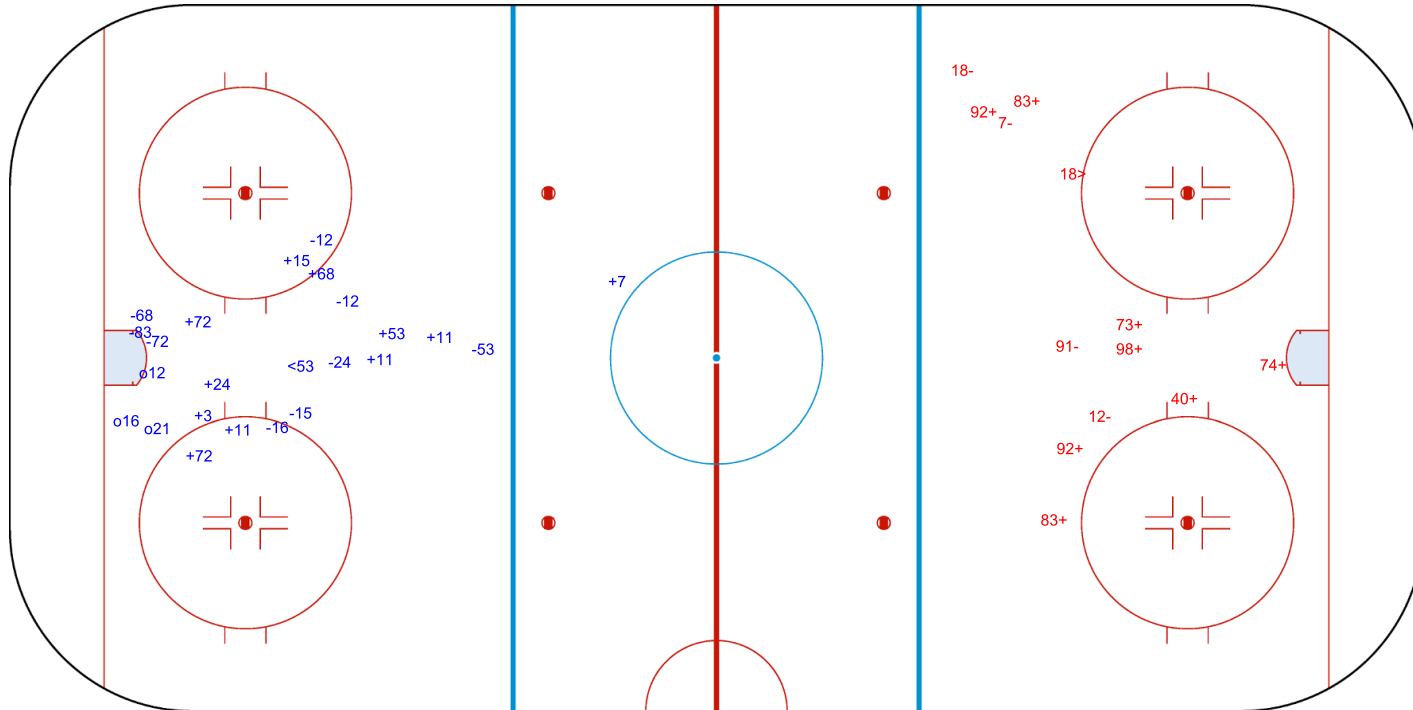

SSP (>): 1

SPG (-): 4

GK 35 of AMI

GK 30 of BRV

Shots by AMI
 Goals (o): 3 SSG (+): 11
 SSP (<): 1 SPG (-): 9

BRV Period: 3 AMI

Shots by BRV
 Goals (o): 0 SSG (+): 8
 SSP (>): 1 SPG (-): 4

GK 30 of BRV