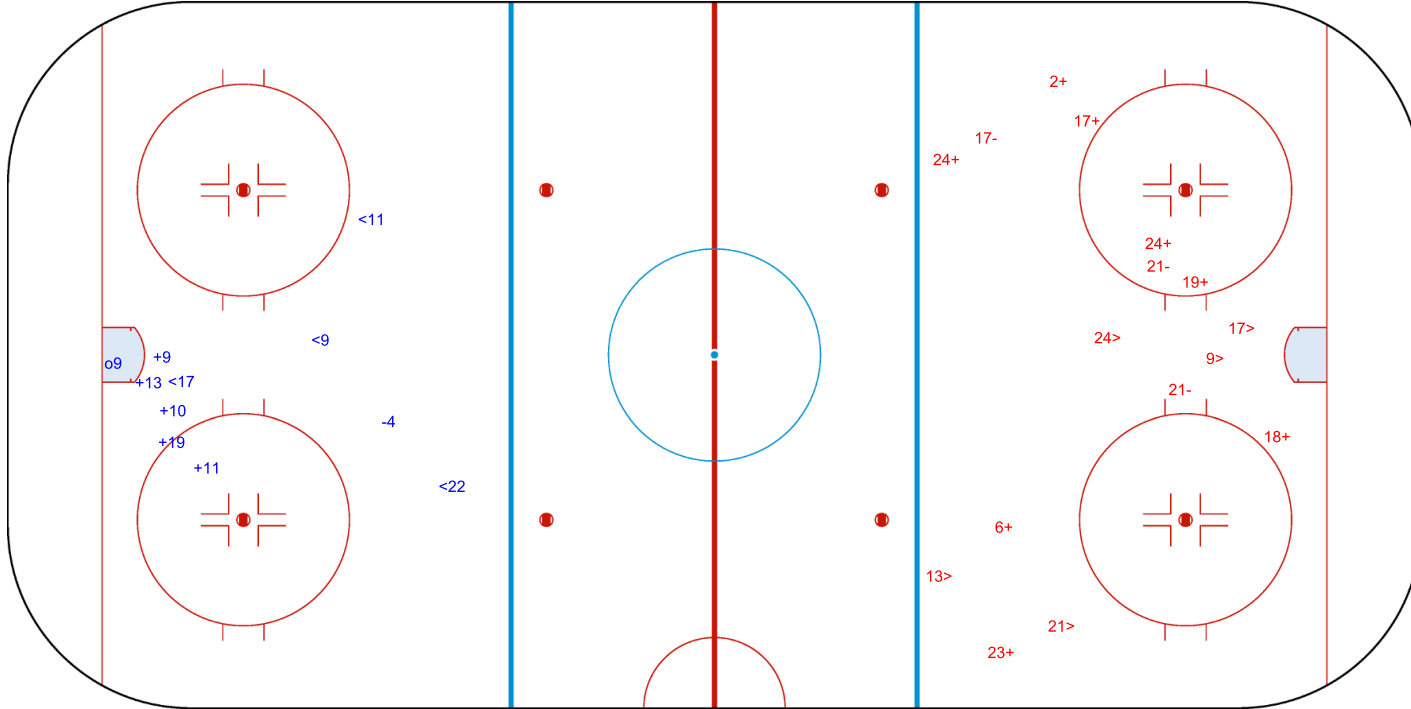

Division I - Group A

Shots by SLO

Goals (o): 1   SSG (+): 5
SSP (<): 4   SPG (-): 1

GK 1 of AUT

AUT → 3rd Period ← SLO

Shots by AUT

Goals (o): 0   SSG (+): 8
SSP (>): 5   SPG (-): 3

GK 25 of SLO

Legend:		
GK	Goalkeeper	
SPG	Shots past goal	
SSG	Shots saved by goalkeeper	
SSP	Shots saved by player