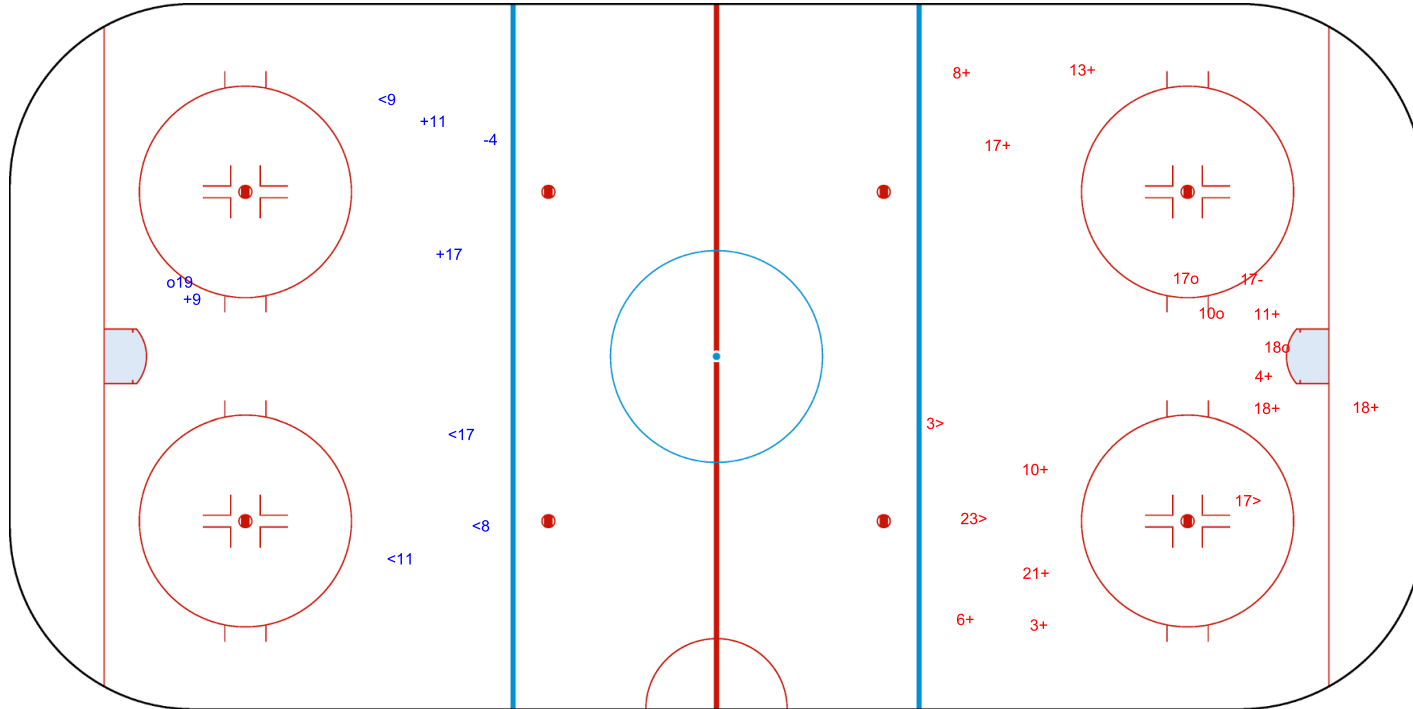

SHOT CHART  
SLO - AUT

Shots by SLO  
Goals (o): 1  
SSP (<): 4  
SSG (+): 3  
SPG (-): 1

GK 1 of AUT

1st Period

Shots by AUT  
Goals (o): 3  
SSP (>): 3  
SSG (+): 11  
SPG (-): 1

GK 25 of SLO

Shots by AUT

Goals (o): 2

SSG (+): 7

SSP (<): 2

SPG (-): 6

GK 25 of SLO

2nd Period

Shots by SLO

Goals (o): 0