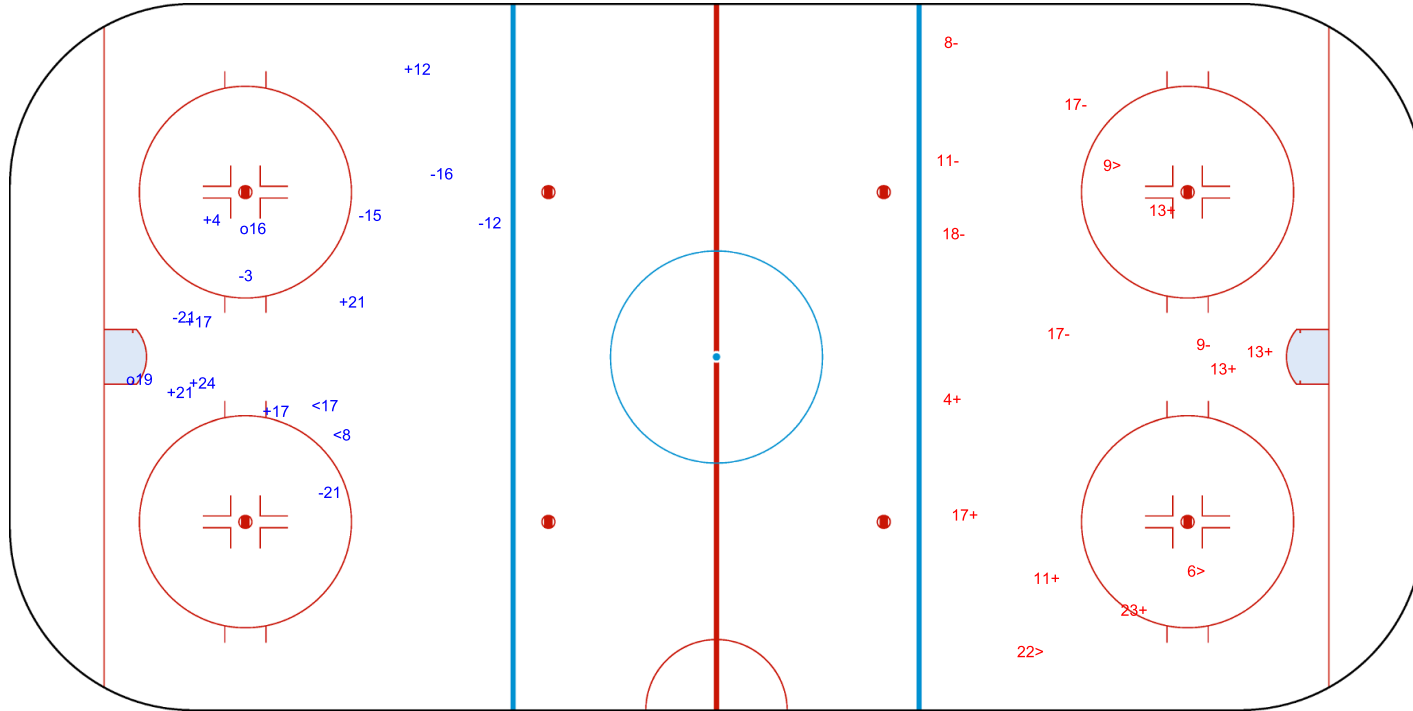

Goals (o): 2

SSG (+): 7

SSP (<): 2

SPG (-): 6

GK 25 of SLO

2nd Period

Shots by SLO

Goals (o): 0

SSG (+): 7

SSP (>): 3

SPG (-): 6

GK 1 of AUT

Division I - Group A

Shots by SLO

Goals (o): 1    SSG (+): 5  
SSP (<): 4    SPG (-): 1

GK 1 of AUT