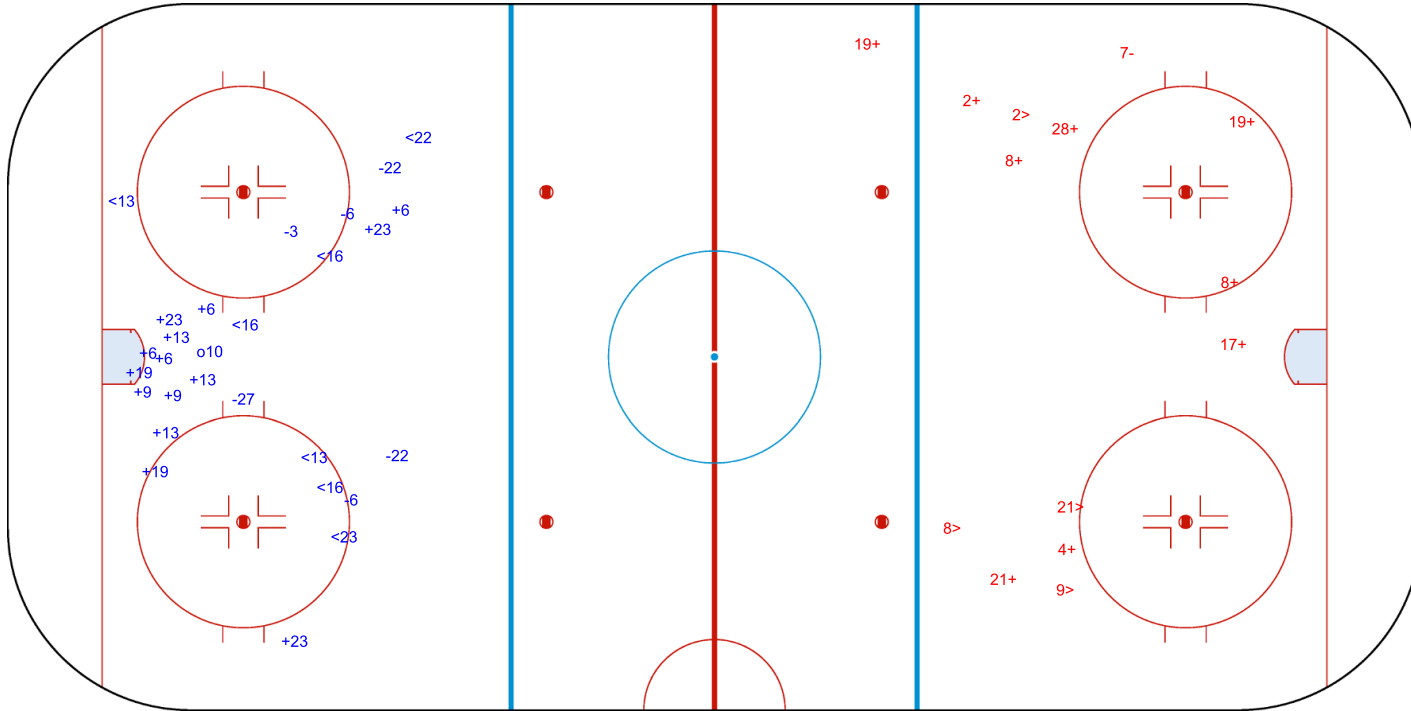

Shots by CAN
Goals (o): 1   SSG (+): 14
SSP (<): 7   SPG (-): 6

GK 30 of SUI

ENG

SUI → 3rd Period ← CAN

Shots by SUI
Goals (o): 0   SSG (+): 9
SSP (>): 4   SPG (-): 1

GK 31 of CAN

Legend:	
ENG	Empty net goal
GK	Goalkeeper
SPG	Shots past goal
SSG	Shots saved by goalkeeper
SSP	Shots saved by player