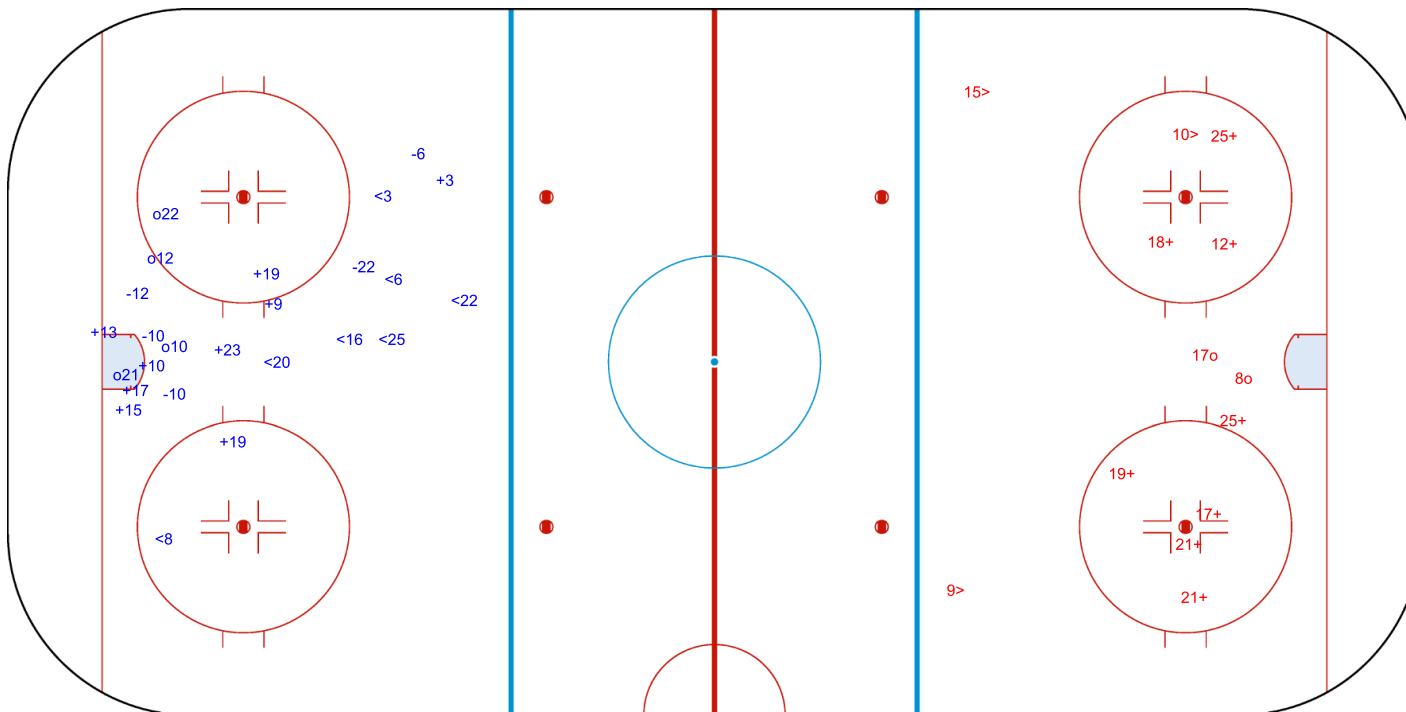

SHOT CHART  
CAN - SUI

Shots by CAN  
Goals (o): 4    SSG (+): 9  
SSP (<): 7    SPG (-): 5

GK 29 of SUI

GK 30 of SUI

SUI    1st Period    CAN

Shots by SUI  
Goals (o): 2    SSG (+): 8  
SSP (>): 3    SPG (-): 0

GK 31 of CAN

Shots by SUI  
Goals (o): 1  
SSP (<): 2  
SSG (+): 6  
SPG (-): 4

GK 31 of CAN

CAN → 2nd Period ← SUI

Shots by CAN  
Goals (o): 1  
SSP (>): 9  
SSG (+): 12  
SPG (-): 2

GK 30 of SUI

Shots by CAN  
Goals (o): 1    SSG (+): 14  
SSP (<): 7    SPG (-): 6