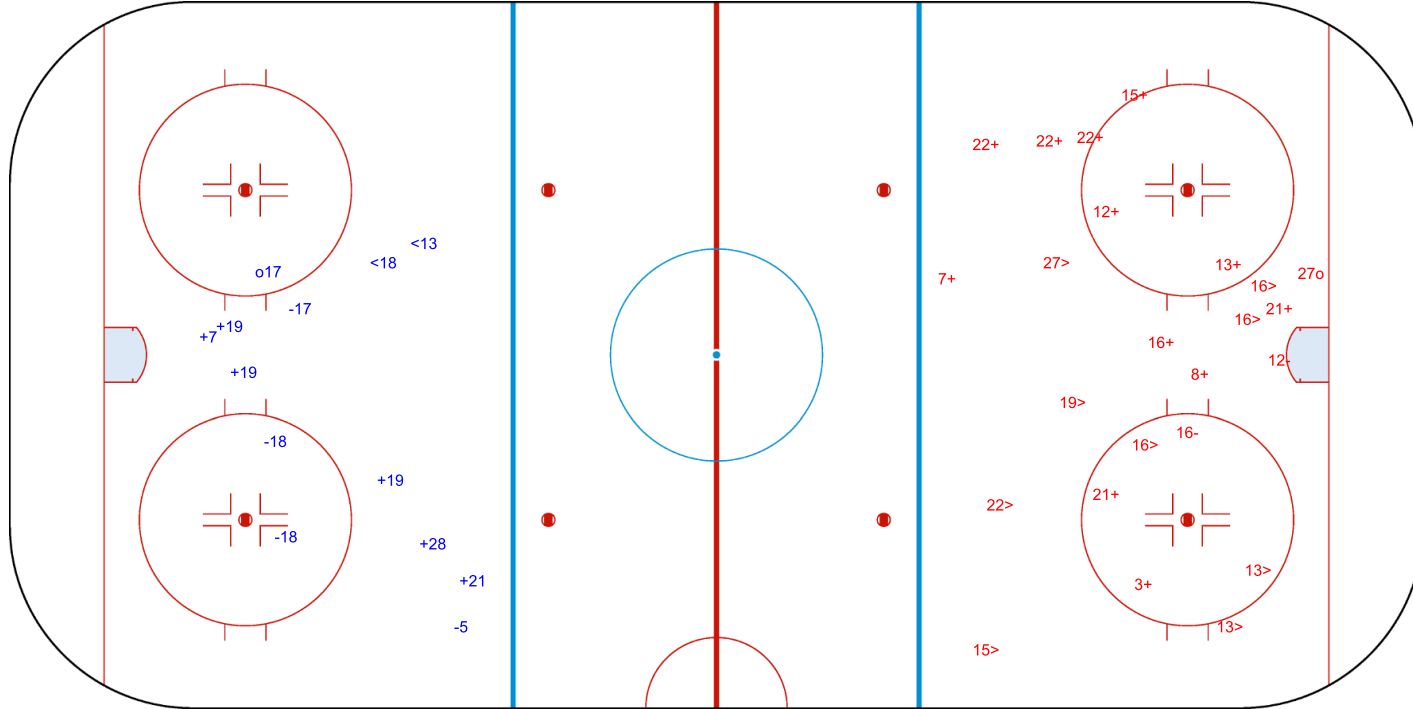

SHOT CHART  
CAN - SUI

Shots by CAN  
Goals (o): 4    SSG (+): 9  
SSP (<): 7    SPG (-): 5

GK 29 of SUI

GK 30 of SUI

SUI    1st Period    CAN

Shots by SUI  
Goals (o): 2    SSG (+): 8  
SSP (>): 3    SPG (-): 0

GK 31 of CAN

Shots by SUI  
Goals (o): 1  
SSP (<): 2  
SSG (+): 6  
SPG (-): 4

GK 31 of CAN

CAN → 2nd Period ← SUI

Shots by CAN  
Goals (o): 1  
SSP (>): 9  
SSG (+): 12  
SPG (-): 2

GK 30 of SUI

Shots by CAN  
Goals (o): 1    SSG (+): 14  
SSP (<): 7    SPG (-): 6