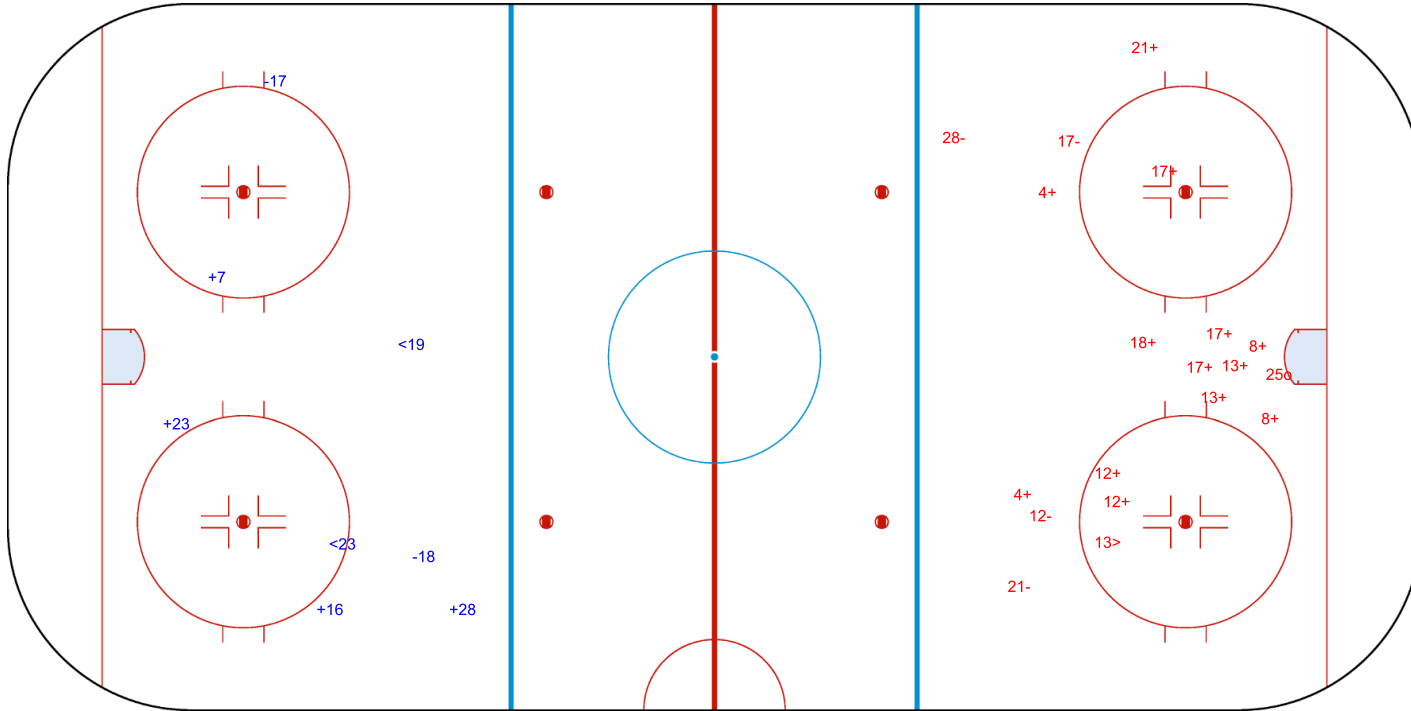

Goals (o): 0    SSG (+): 4  
SSP (-): 2    SPG (-): 2

GK 30 of SUI

SUI → 3rd Period ← GER

Shots by SUI

Goals (o): 1    SSG (+): 13  
SSP (>): 1    SPG (-): 4

GK 29 of GER

<b>Legend:</b>					
<b>GK</b>	Goalkeeper	<b>SPG</b>	Shots past goal	<b>SSG</b>	Shots saved by goalkeeper
				<b>SSP</b>	Shots saved by player