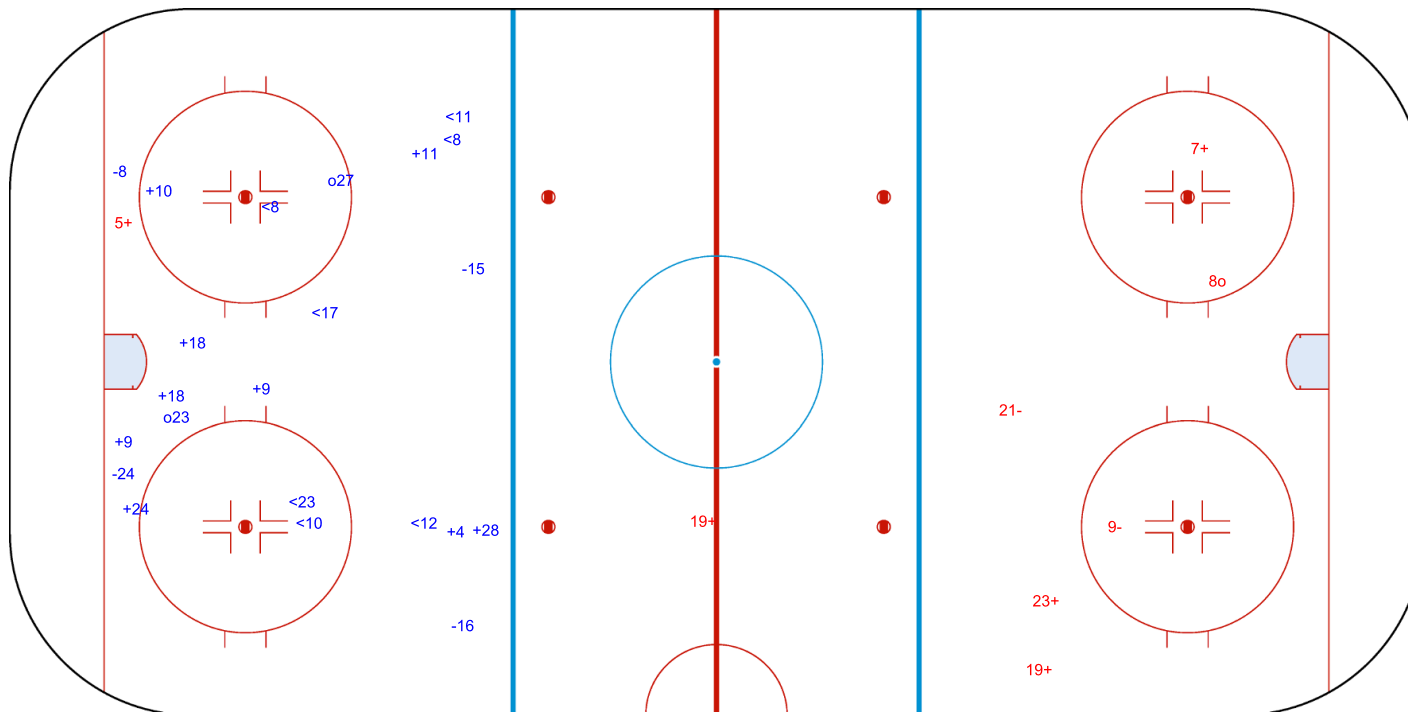

SHOT CHART  
GER - SUI

Shots by GER  
Goals (o): 2    SSG (+): 9  
SSP (<): 7    SPG (-): 4

GK 30 of SUI

SUI    1st Period    GER

Shots by SUI  
Goals (o): 1    SSG (+): 5  
SSP (>): 0    SPG (-): 2

GK 29 of GER