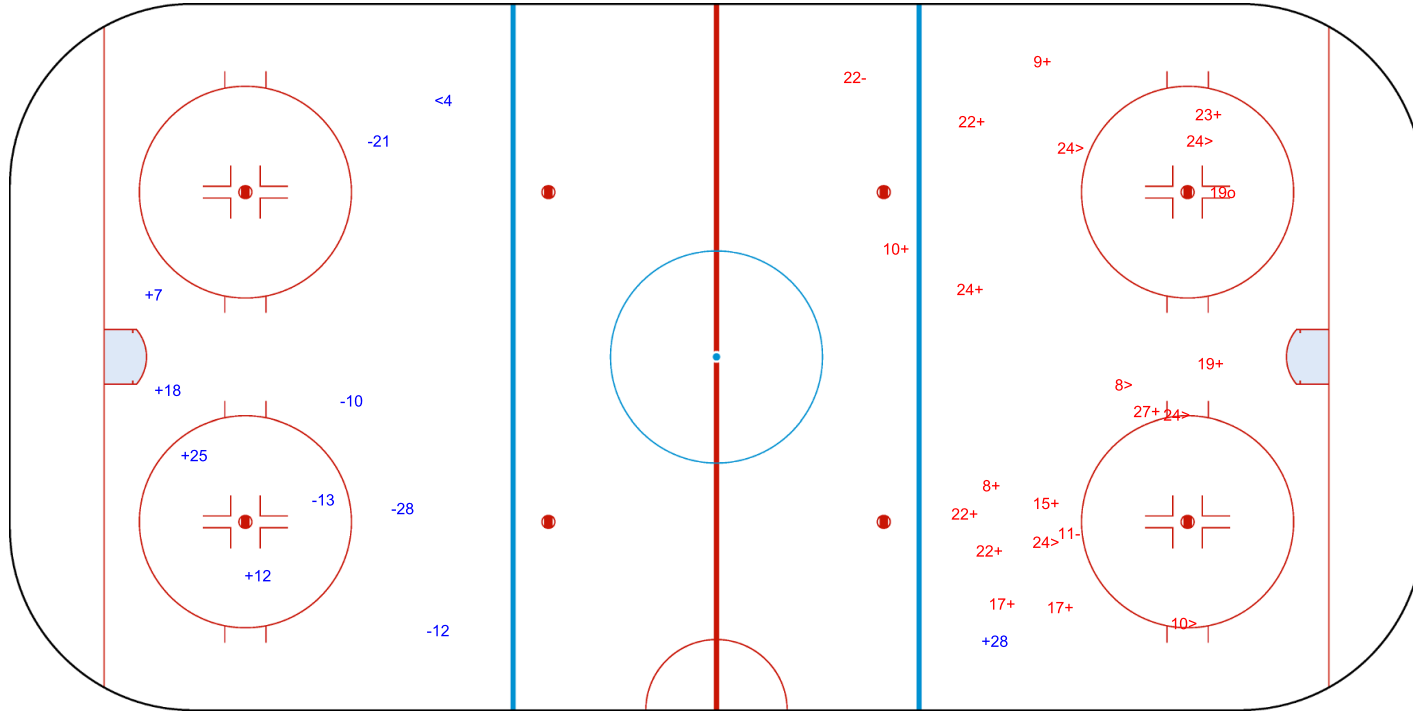

Shots by SUI  
Goals (o): 0  
SSP (<): 1

SSG (+): 5  
SPG (-): 5

GK 29 of GER

GER → 2nd Period ← SUI

Shots by GER  
Goals (o): 1  
SSP (>): 6

SSG (+): 13  
SPG (-): 2

GK 30 of SUI

Shots by GER