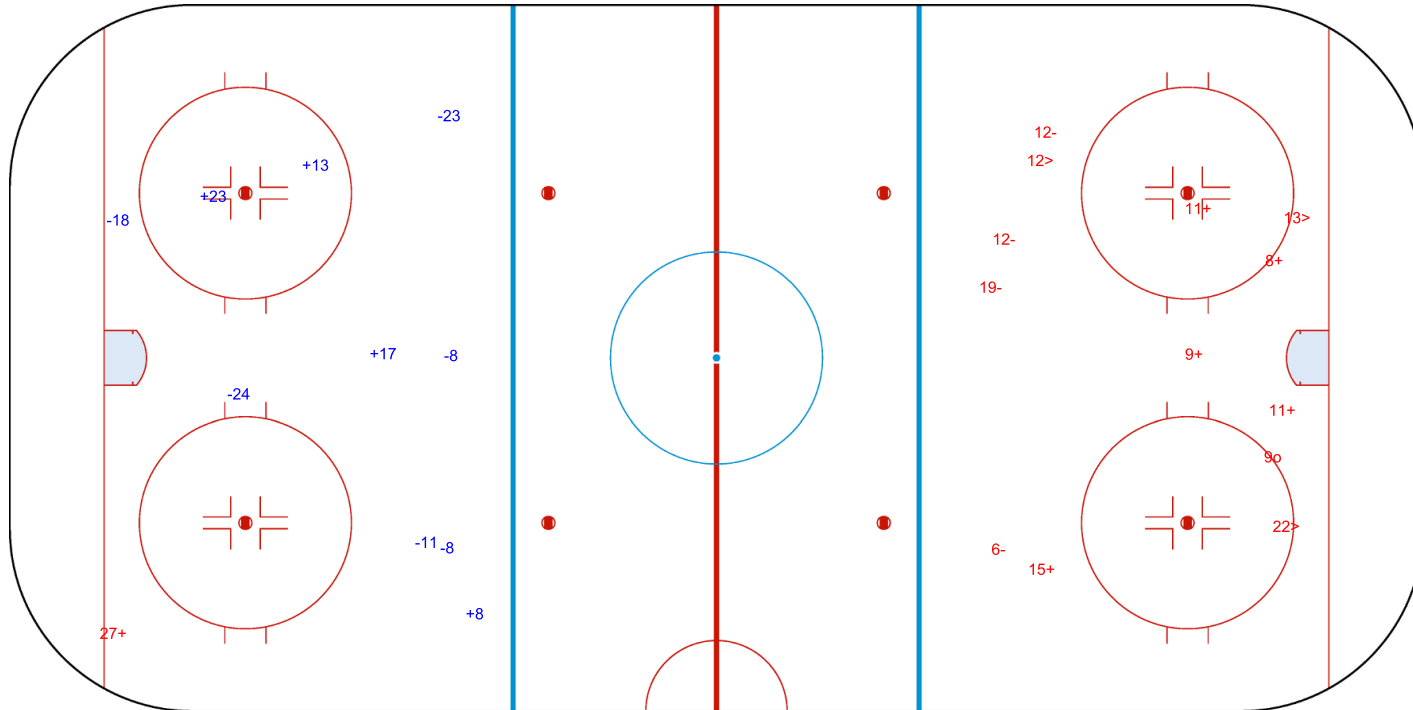

Goals (o): 3 SSG (+): 10
SSP (<): 4 SPG (-): 0

GK 20 of ITA

ITA → 2nd Period ← LTU

Shots by ITA

Goals (o): 1 SSG (+): 8
SSP (>): 2 SPG (-): 3

GK 1 of LTU

Shots by ITA

Goals (o): 0 SSG (+): 4
SSP (<): 0 SPG (-): 6

GK 1 of LTU

LTU → 3rd Period ← ITA

Shots by LTU

Goals (o): 1 SSG (+): 6
SSP (>): 3 SPG (-): 4

GK 20 of ITA

Legend:
GK Goalkeeper **SPG** Shots past goal **SSG** Shots saved by goalkeeper **SSP** Shots saved by player