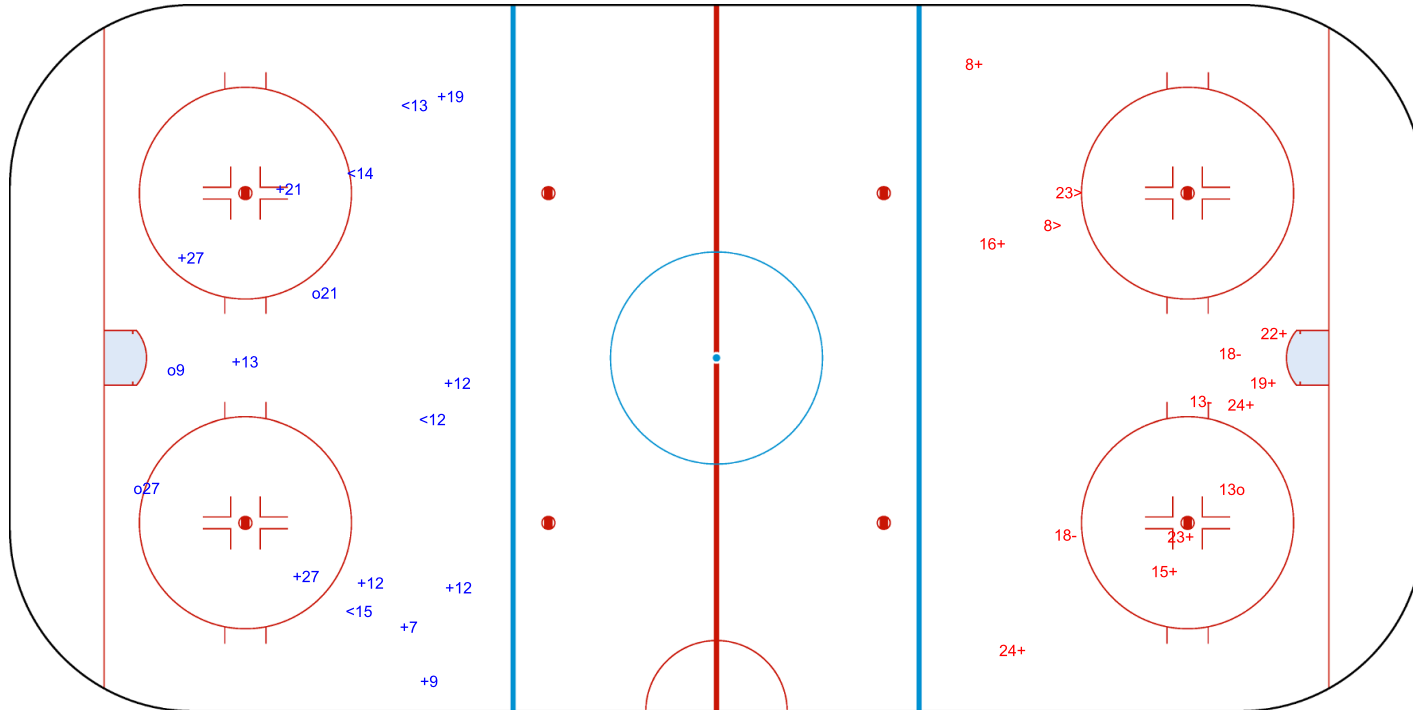

SHOT CHART

ITA - LTU

1st Period

Shots by ITA

Goals (o): 1

SSP (<): 2

SSG (+): 7

SPG (-): 5

GK 1 of LTU

Shots by LTU

Goals (o): 0

SSP (>): 0

SSG (+): 9

SPG (-): 1

GK 20 of ITA

Shots by LTU

Goals (o): 3 SSG (+): 10
SSP (<): 4 SPG (-): 0

GK 20 of ITA

ITA → 2nd Period ← LTU

Shots by ITA

Goals (o): 1 SSG (+): 8
SSP (>): 2 SPG (-): 3

GK 1 of LTU

Shots by ITA

Goals (o): 0 SSG (+): 4
SSP (<): 0 SPG (-): 6