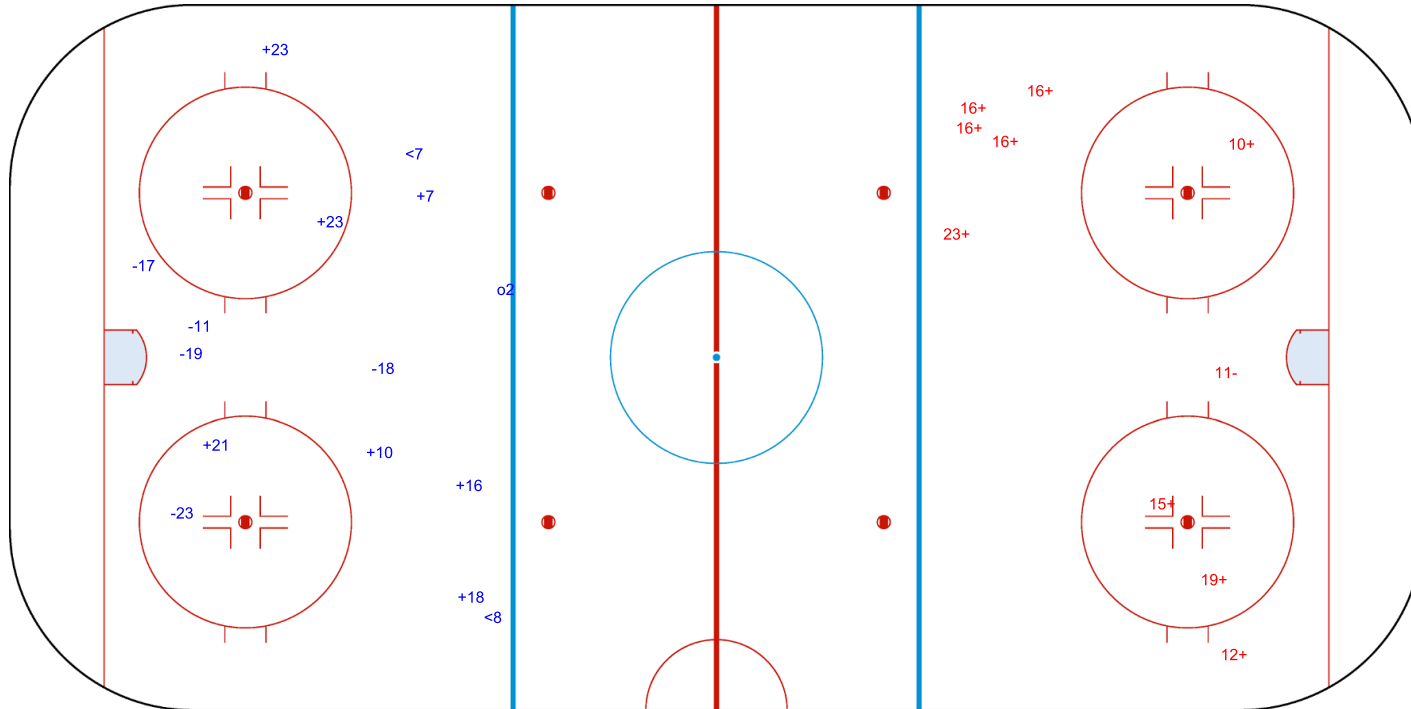

SHOT CHART

ITA - LTU

1st Period

Shots by ITA

Goals (o): 1

SSP (<): 2

SSG (+): 7

SPG (-): 5

GK 1 of LTU

Shots by LTU

Goals (o): 0

SSP (>): 0

SSG (+): 9

SPG (-): 1

GK 20 of ITA

Shots by LTU

Goals (o): 3 SSG (+): 10
SSP (<): 4 SPG (-): 0

GK 20 of ITA

ITA → 2nd Period ← LTU

Shots by ITA

Goals (o): 1 SSG (+): 8
SSP (>): 2 SPG (-): 3

GK 1 of LTU

Shots by ITA

Goals (o): 0 SSG (+): 4
SSP (<): 0 SPG (-): 6