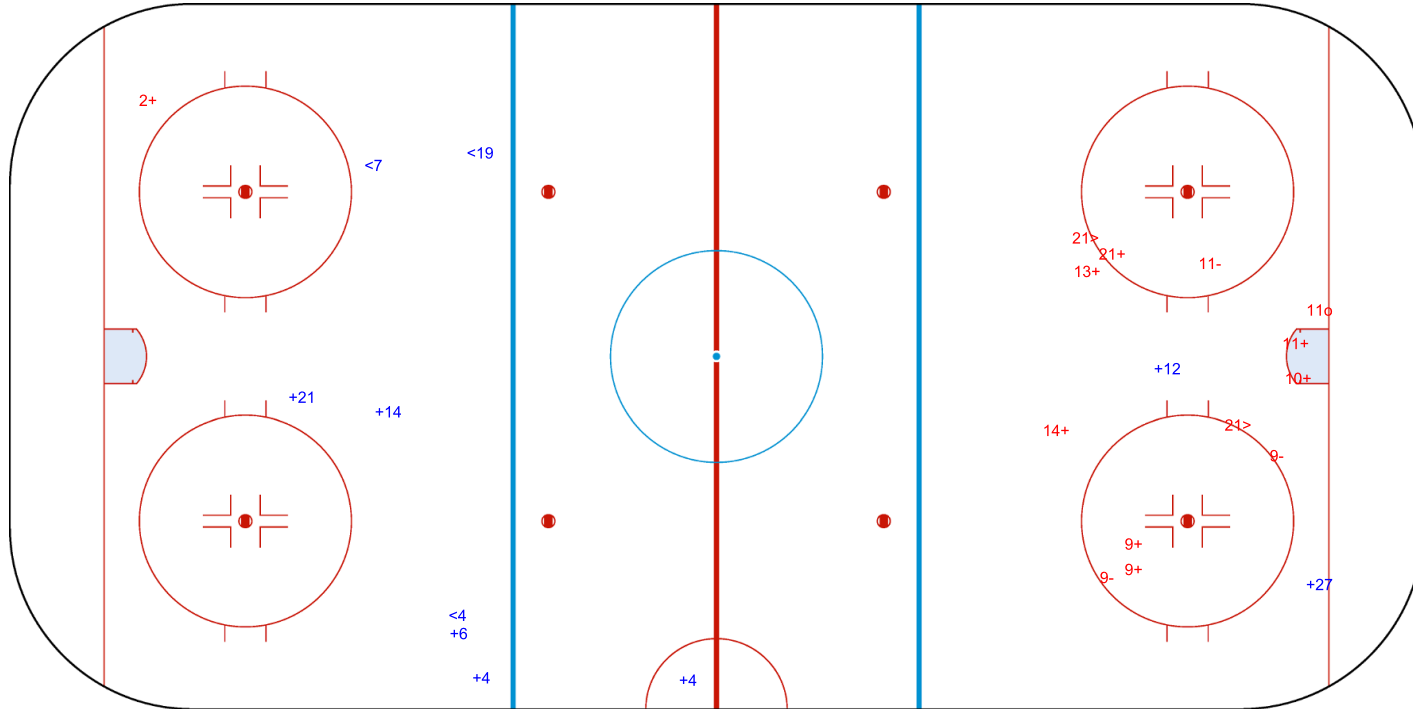

SHOT CHART

LTU - EST

1st Period

Shots by LTU

Goals (o): 0 SSG (+): 7
SSP (<): 3 SPG (-): 0

GK 1 of EST

Shots by EST

Goals (o): 1 SSG (+): 8
SSP (>): 2 SPG (-): 3

GK 1 of LTU

Shots by EST

Goals (o): 0

SSG (+): 6

SSP (<): 2

SPG (-): 4

GK 1 of LTU

2nd Period