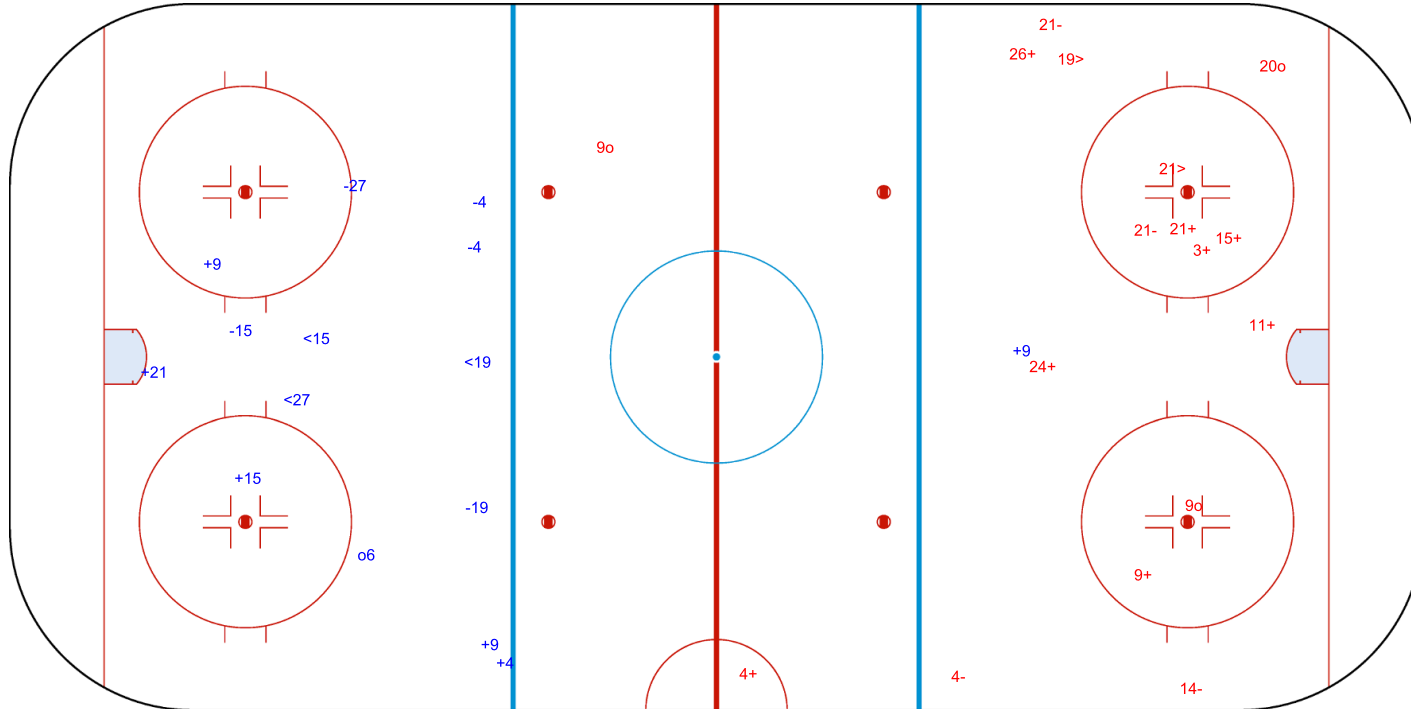

Shots by LTU

Goals (o): 0

SSG (+): 9

SSP (>): 3

SPG (-): 0

GK 1 of EST

Shots by LTU

Goals (o): 1 SSG (+): 6
SSP (-): 3 SPG (-): 5

GK 1 of EST

EST

3rd Period

LTU

Shots by EST

Goals (o): 3 SSG (+): 8
SSP (>): 2 SPG (-): 4

GK 1 of LTU

ENG