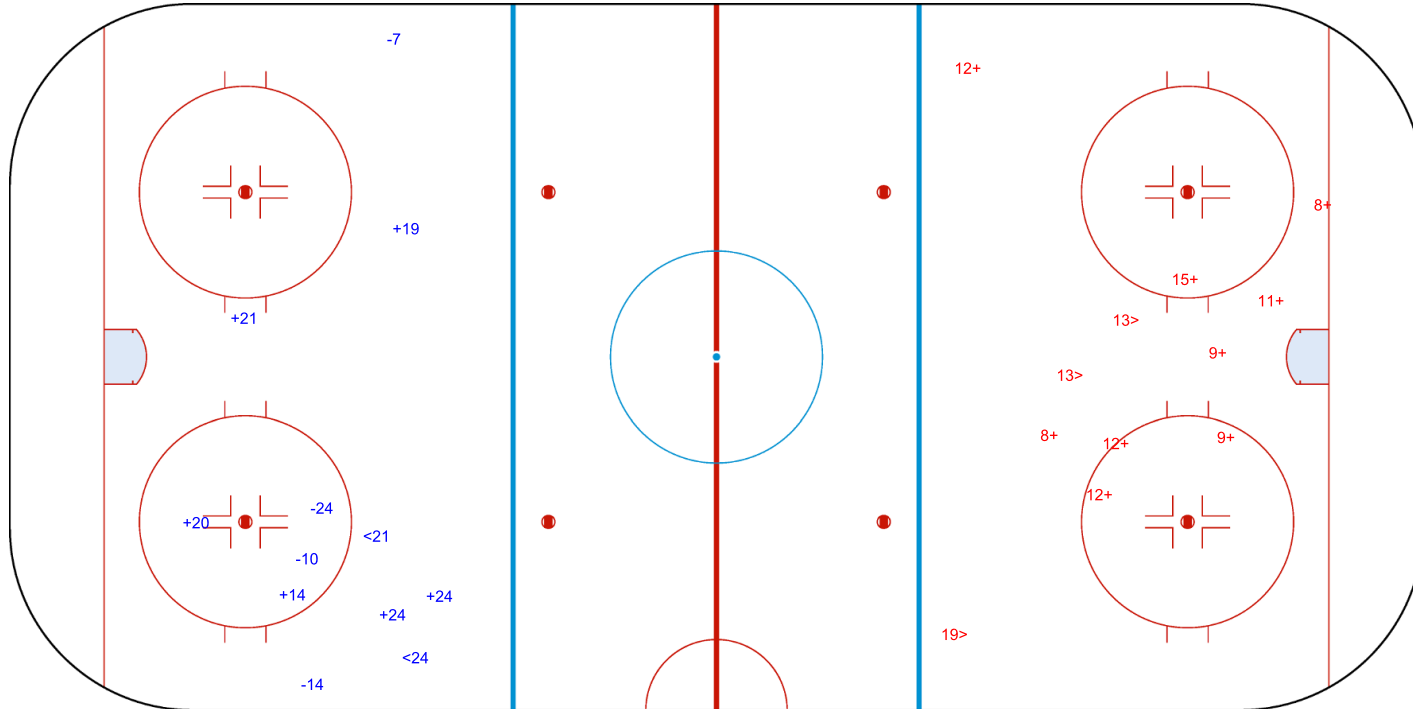

SHOT CHART

LTU - EST

1st Period

Shots by LTU

Goals (o): 0 SSG (+): 7
SSP (<): 3 SPG (-): 0

GK 1 of EST

Shots by EST

Goals (o): 1 SSG (+): 8
SSP (>): 2 SPG (-): 3

GK 1 of LTU

Shots by EST

Goals (o): 0

SSG (+): 6

SSP (<): 2

SPG (-): 4

GK 1 of LTU

2nd Period

Shots by LTU

Goals (o): 0

SSG (+): 9

SSP (>): 3

SPG (-): 0

GK 1 of EST

Shots by LTU

Goals (o): 1 SSG (+): 6
SSP (-): 3 SPG (-): 5