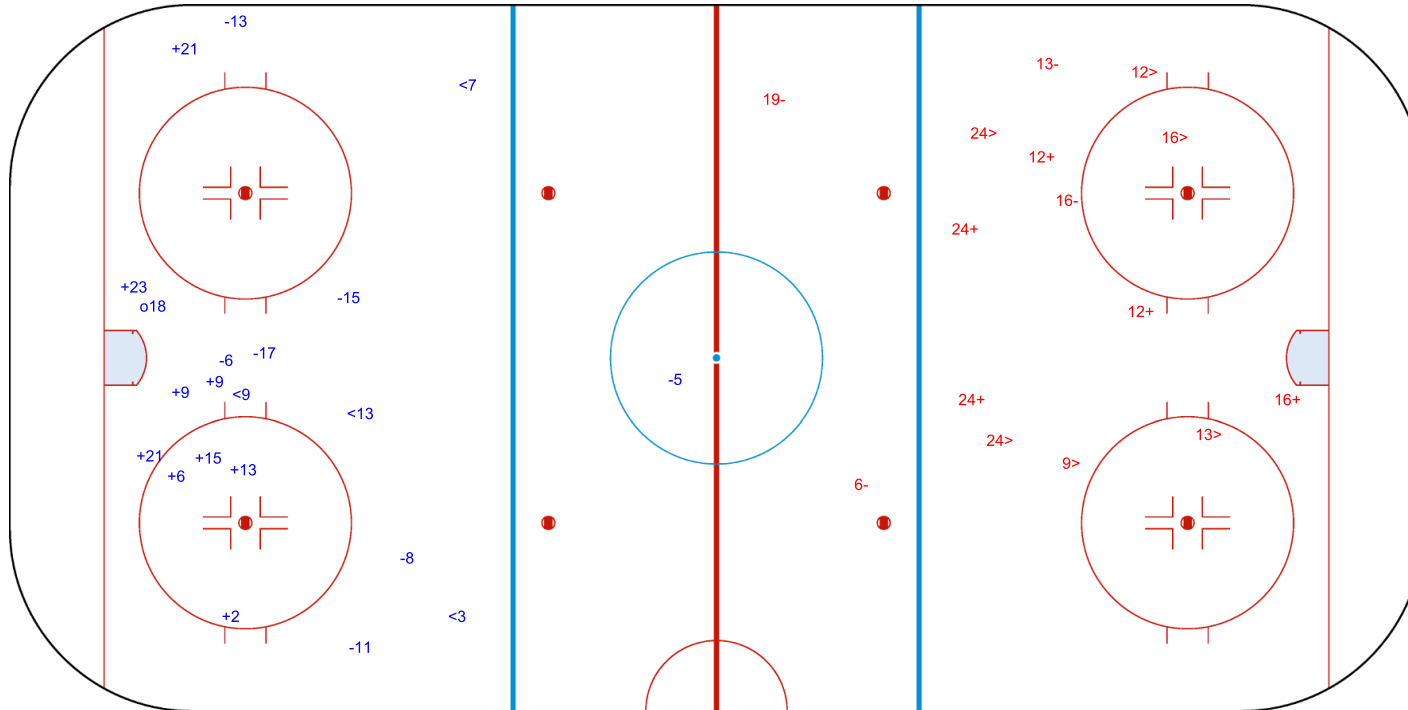

Shots by ESP

Goals (o): 1   SSG (+): 9
SSP (-): 4   SPG (-): 7

GK 1 of GEO

ENG

3rd Period

Shots by GEO

Goals (o): 0   SSG (+): 5
SSP (>): 6   SPG (-): 4

GK 25 of ESP

Legend:	ENG Empty net goal	GK Goalkeeper	SPG Shots past goal	SSG Shots saved by goalkeeper	SSP Shots saved by player