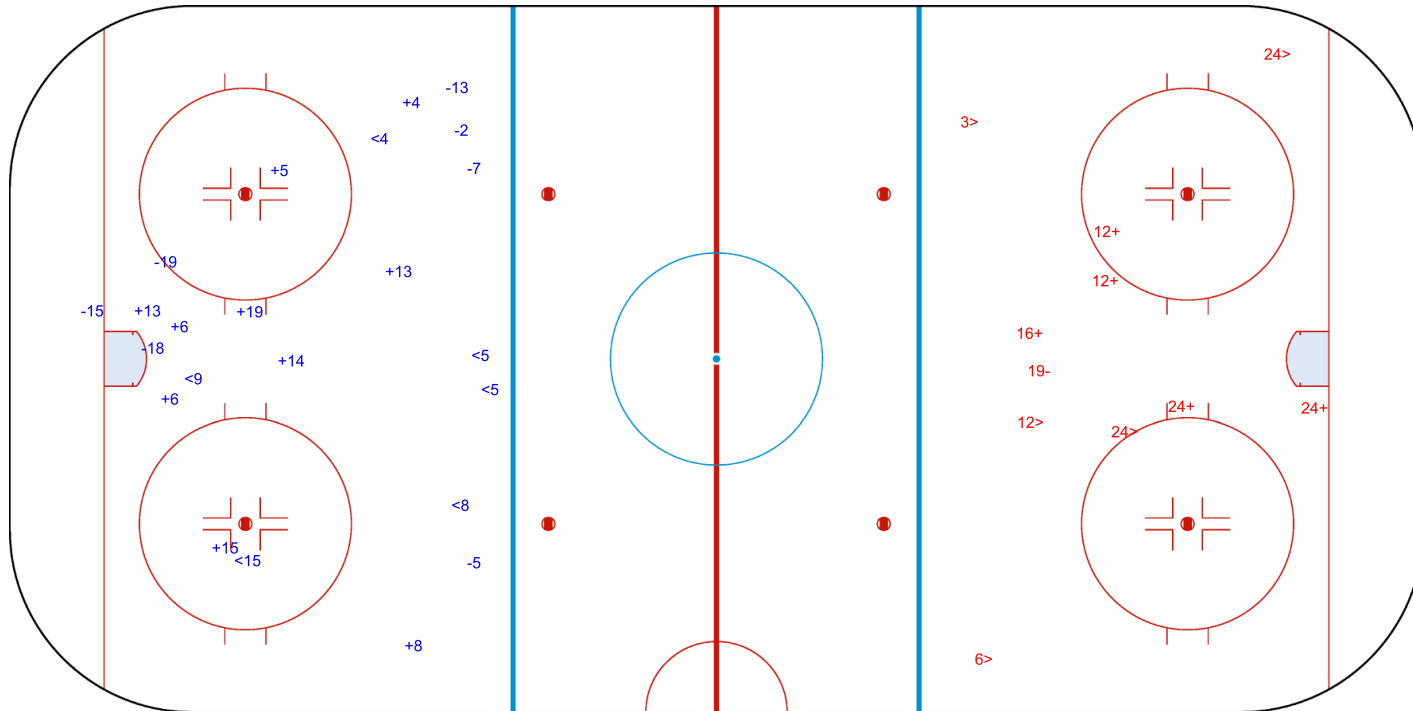

SHOT CHART
ESP - GEO

Shots by ESP
Goals (o): 0
SSP (<): 6
SSG (+): 10
SPG (-): 7

GK 1 of GEO

GEO → 1st Period ← ESP

Shots by GEO
Goals (o): 0
SSP (>): 5
SSG (+): 5
SPG (-): 1

GK 25 of ESP

Shots by GEO

Goals (o): 0 SSG (+): 15
SSP (<): 3 SPG (-): 7

GK 25 of ESP

2nd Period

Shots by ESP

Goals (o): 1 SSG (+): 6
SSP (>): 8 SPG (-): 6

GK 1 of GEO

Shots by ESP

Goals (o): 1 SSG (+): 9
SSP (-): 4 SPG (-): 7

GK 1 of GEO