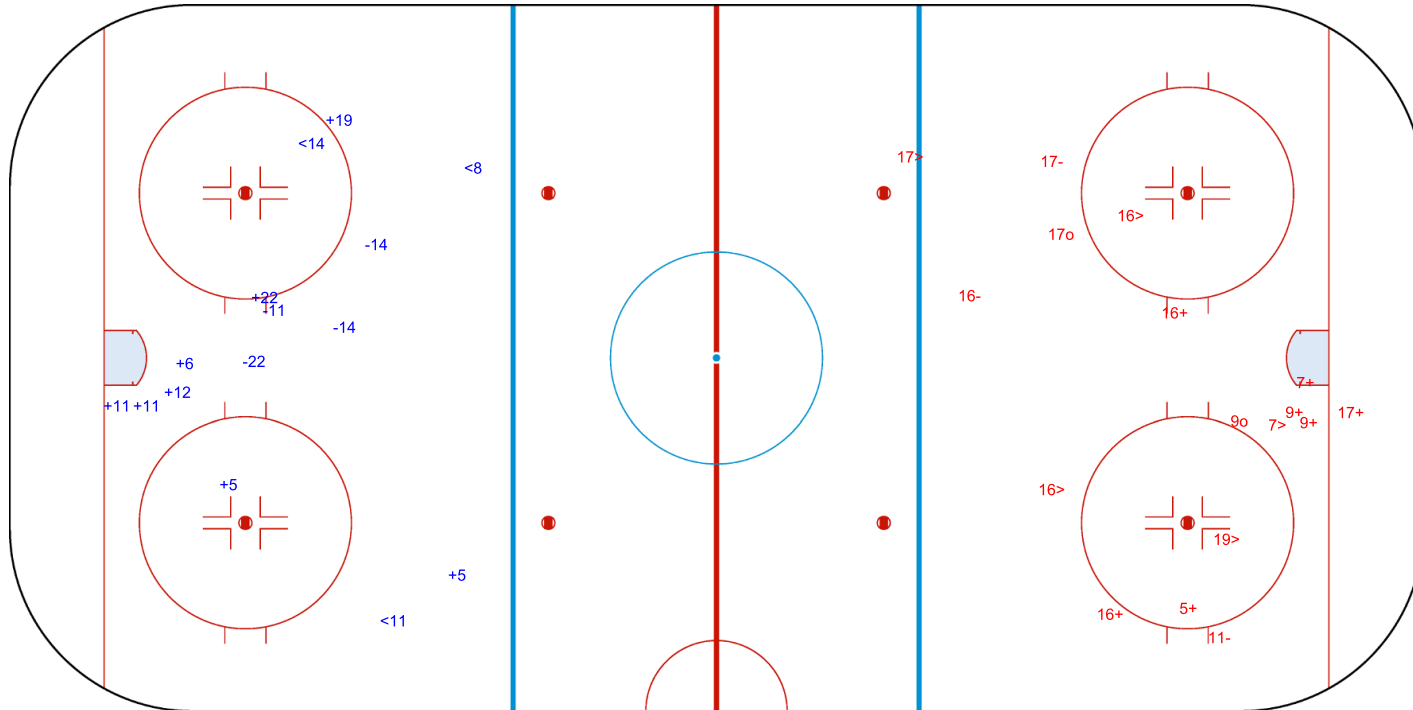

Shots by ISL

Goals (o): 0   SSG (+): 8
SSP (<): 3   SPG (-): 4

GK 1 of ISR

ISR → 3rd Period ← ISL

Shots by ISR

Goals (o): 2   SSG (+): 7
SSP (>): 5   SPG (-): 3

GK 20 of ISL

Legend:	GK Goalkeeper	SPG Shots past goal	SSG Shots saved by goalkeeper	SSP Shots saved by player