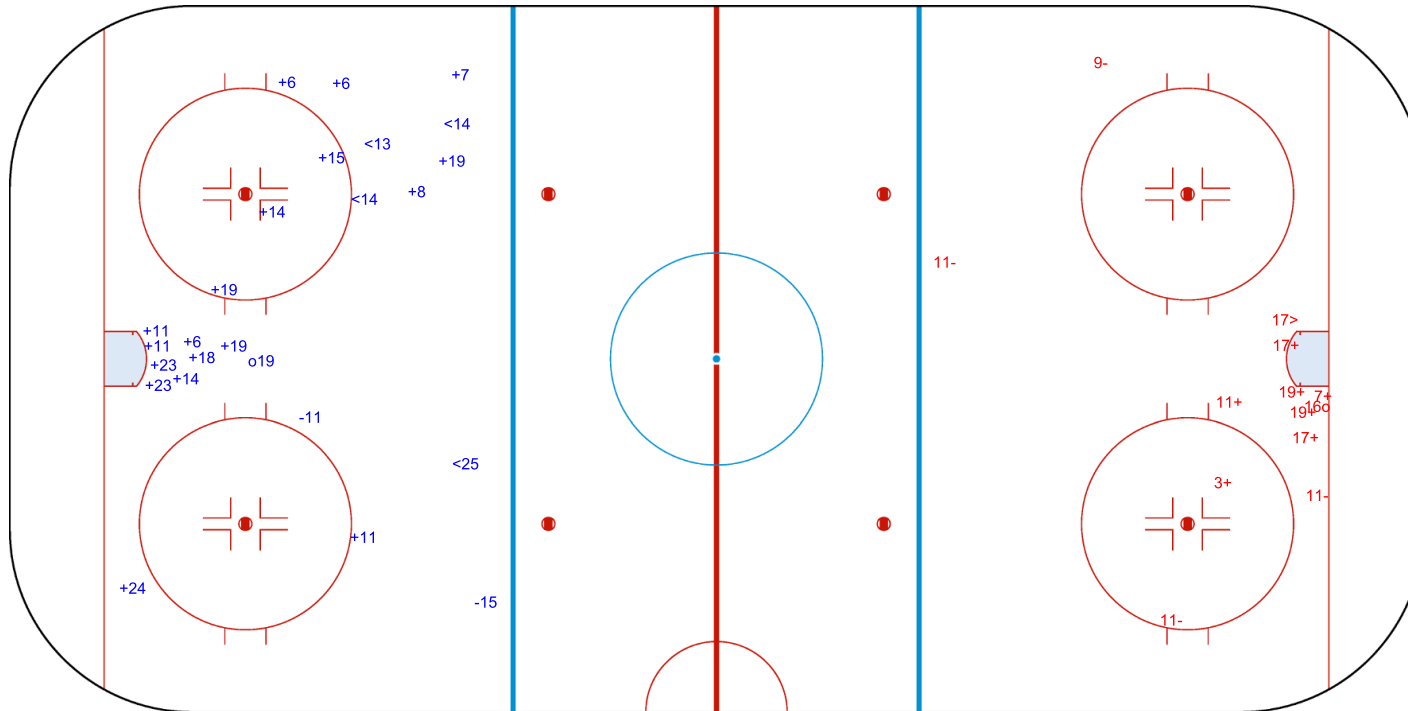

SHOT CHART

ISL - ISR

1st Period

Shots by ISL
Goals (o): 1
SSP (<): 4
SSG (+): 18
SPG (-): 2

Shots by ISR
Goals (o): 1
SSP (>): 1
SSG (+): 7
SPG (-): 4

GK 1 of ISR

GK 20 of ISL

Shots by ISR
Goals (o): 4
SSP (<): 2
SSG (+): 9
SPG (-): 3

GK 20 of ISL

ISL → 2nd Period ← ISR

Shots by ISL
Goals (o): 2
SSP (>): 10
SSG (+): 12
SPG (-): 6

GK 1 of ISR

Shots by ISL

Goals (o): 0 SSG (+): 8
SSP (<): 3 SPG (-): 4

GK 1 of ISR

ISR → 3rd Period ← ISL