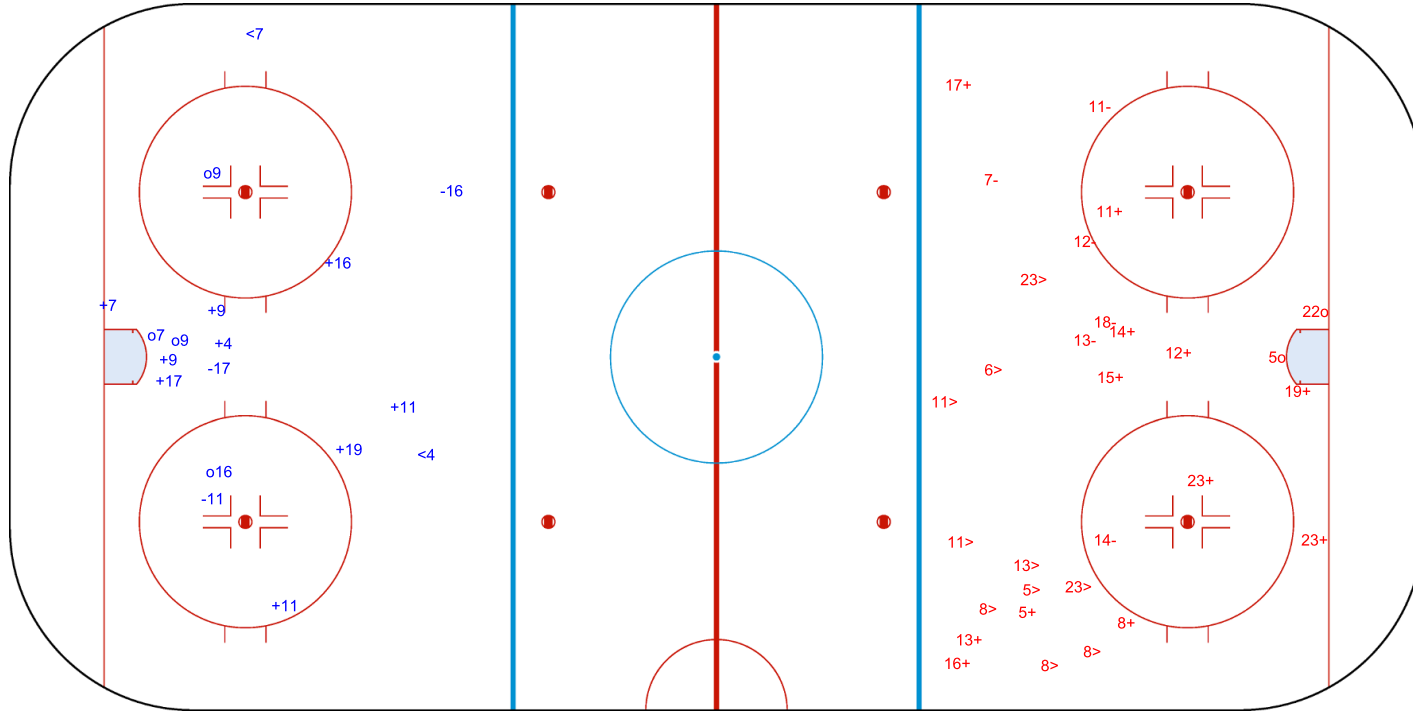

SHOT CHART

ISL - ISR

1st Period

Shots by ISL
Goals (o): 1
SSP (<): 4
SSG (+): 18
SPG (-): 2

Shots by ISR
Goals (o): 1
SSP (>): 1
SSG (+): 7
SPG (-): 4

GK 1 of ISR

GK 20 of ISL

Shots by ISR
Goals (o): 4
SSP (<): 2
SSG (+): 9
SPG (-): 3

GK 20 of ISL

ISL → 2nd Period ← ISR

Shots by ISL
Goals (o): 2
SSP (>): 10
SSG (+): 12
SPG (-): 6

GK 1 of ISR

Shots by ISL

Goals (o): 0 SSG (+): 8
SSP (<): 3 SPG (-): 4

GK 1 of ISR

ISR → 3rd Period ← ISL