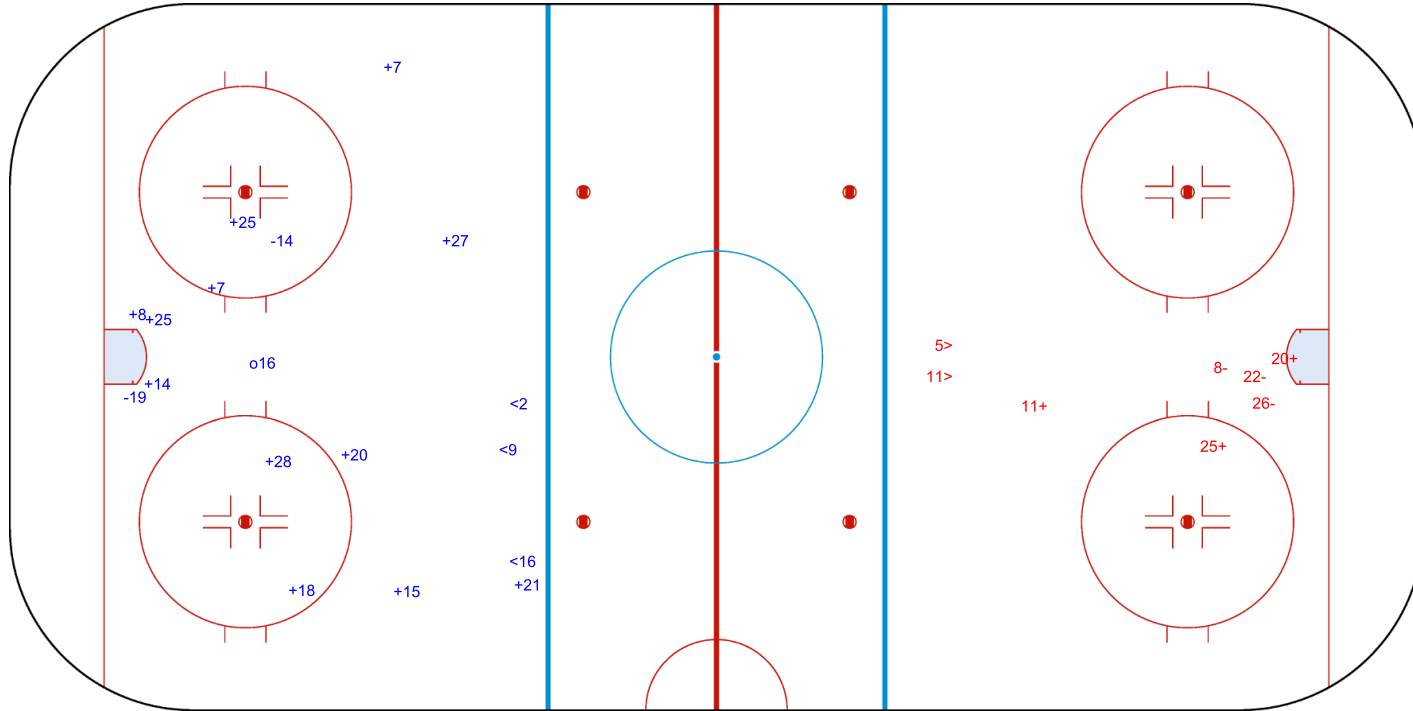

SAT 28 DEC 2019

START TIME 19:00

ICE HOCKEY
IIHF ICE HOCKEY U20 WORLD CHAMPIONSHIP
PRELIMINARY ROUND - GROUP A, GAME 9

INTERNATIONAL
ICE HOCKEY
FEDERATION

Shots by SUI

Goals (o): 1 SSG (+): 12
SSP (-): 3 SPG (-): 2

GK 30 of SWE

Period: 3

Shots by SWE

Goals (o): 0 SSG (+): 3
SSP (>): 2 SPG (-): 3

GK 1 of SUI

Legend:

GK Goalkeeper **SPG** Shots past goal **SSG** Shots saved by goalkeeper **SSP** Shots saved by player