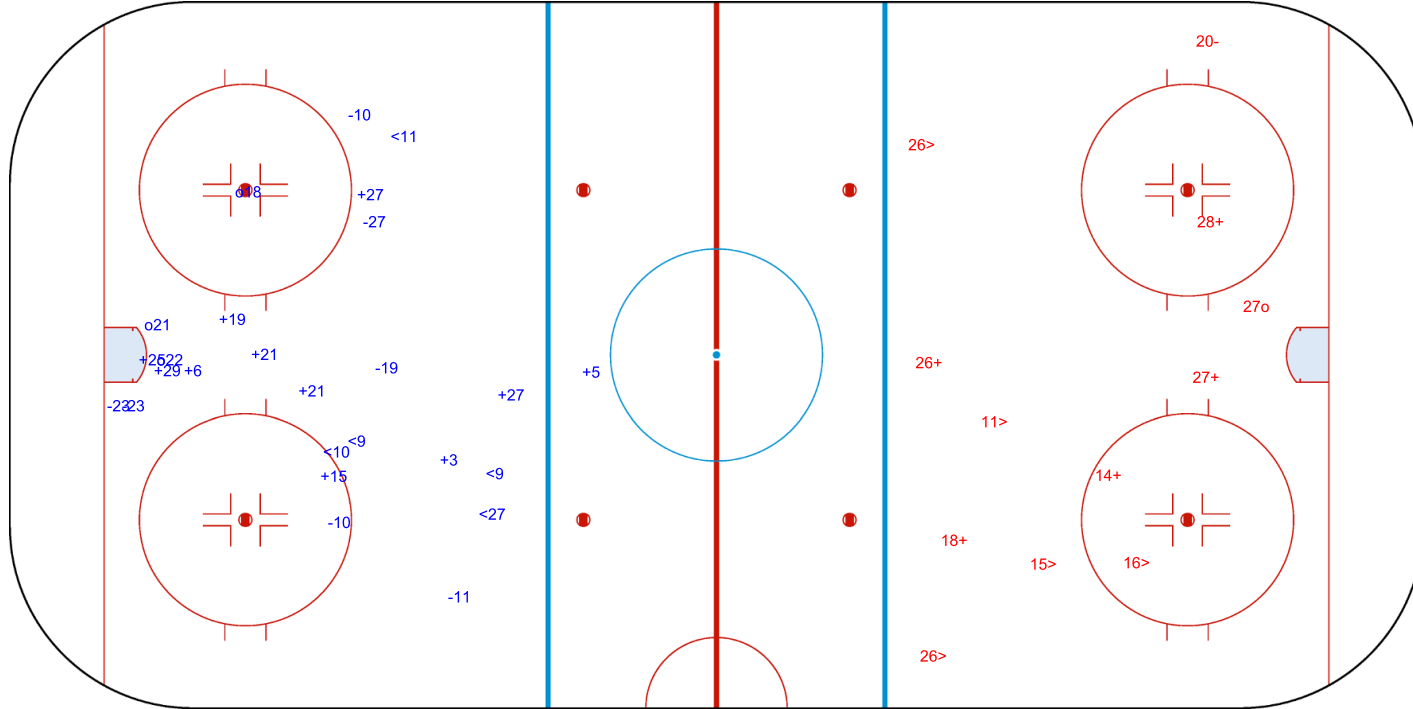

2020
WORLD JUNIOR
CHAMPIONSHIP
CZECH REPUBLIC
Ostrava - Trinec

WERK ARENA

SAT 28 DEC 2019
START TIME 19:00

ICE HOCKEY
IIHF ICE HOCKEY U20 WORLD CHAMPIONSHIP
PRELIMINARY ROUND - GROUP A, GAME 9

INTERNATIONAL
ICE HOCKEY
FEDERATION

Shots by SWE

Goals (o): 3   SSG (+): 11
SSP (<): 5   SPG (-): 7

GK 1 of SUI

GK 30 of SUI

Period: 2

Shots by SUI

Goals (o): 1   SSG (+): 5
SSP (>): 5   SPG (-): 1

GK 30 of SWE