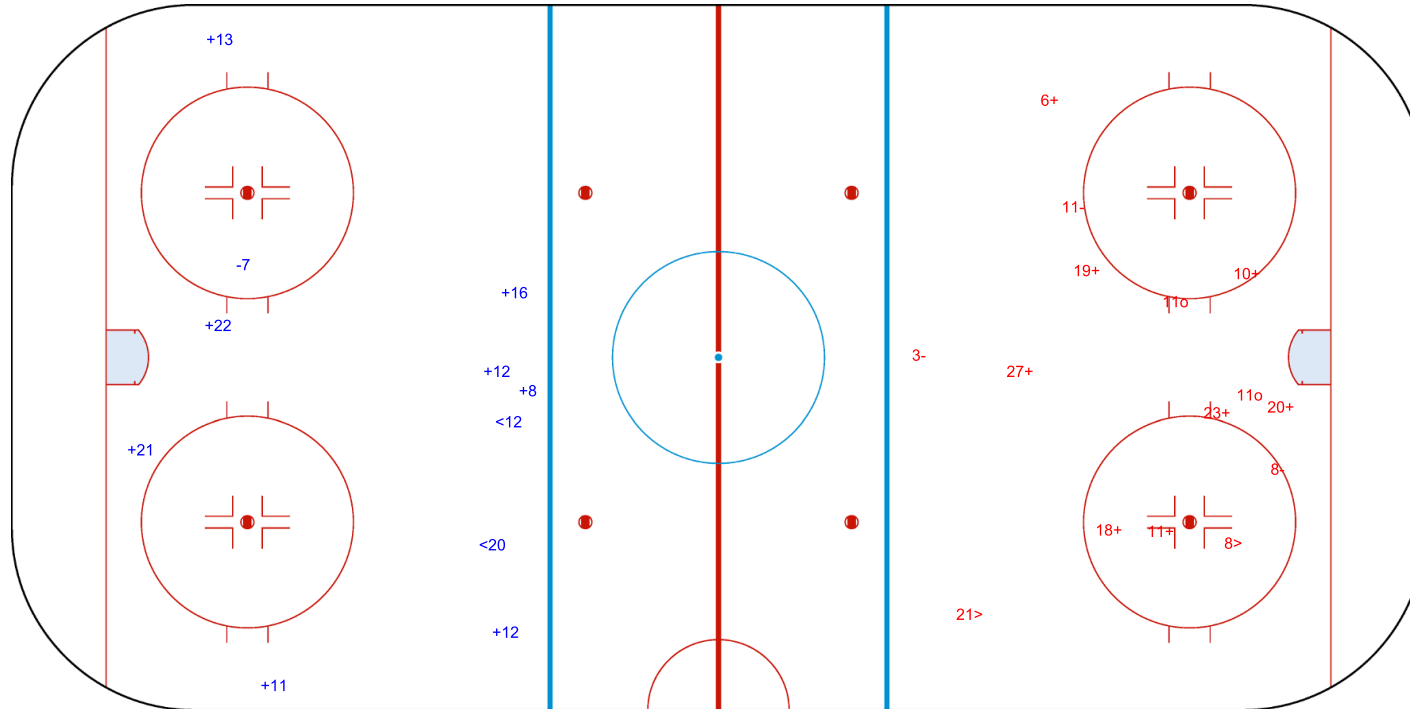

SHOT CHART
SUI - SWE

Shots by SUI
Goals (o): 0
SSP (<): 2
SSG (+): 8
SPG (-): 1

GK 30 of SWE

Period: 1

Shots by SWE
Goals (o): 2
SSP (>): 2
SSG (+): 8
SPG (-): 3

GK 30 of SUI

2020
WORLD JUNIOR
CHAMPIONSHIP
CZECH REPUBLIC
Ostrava - Trinec

WERK ARENA

SAT 28 DEC 2019
START TIME 19:00

ICE HOCKEY
IIHF ICE HOCKEY U20 WORLD CHAMPIONSHIP
PRELIMINARY ROUND - GROUP A, GAME 9

INTERNATIONAL
ICE HOCKEY
FEDERATION

Shots by SWE

Goals (o): 3 SSG (+): 11
SSP (<): 5 SPG (-): 7