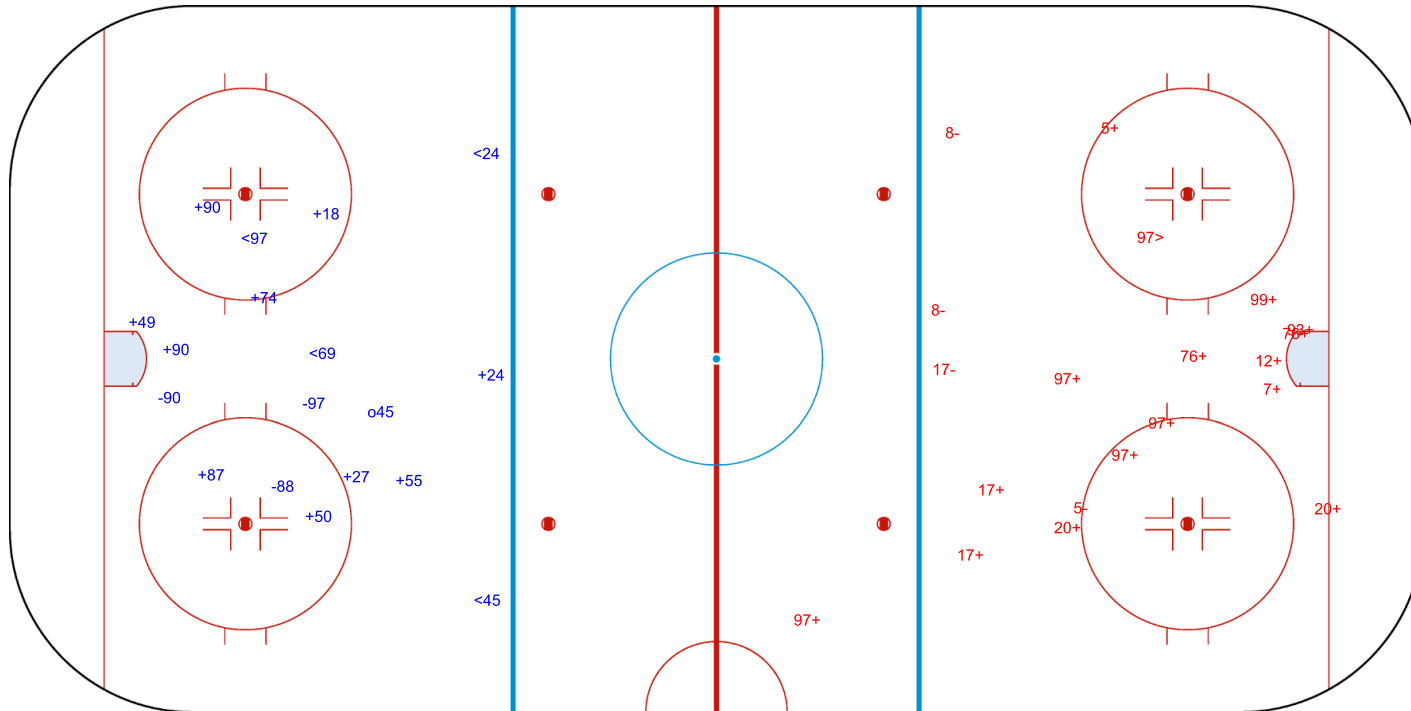

SHOT CHART
INA - KUW

Shots by INA
Goals (o): 1
SSP (<): 4
SSG (+): 10
SPG (-): 3

GK 1 of KUW

1st Period

Shots by KUW
Goals (o): 0
SSP (>): 1
SSG (+): 15
SPG (-): 4

GK 29 of INA

Shots by KUW

Goals (o): 1 SSG (+): 17
SSP (<): 5 SPG (-): 5

GK 29 of INA

2nd Period

Shots by INA

Goals (o): 1 SSG (+): 2
SSP (>): 3 SPG (-): 1

GK 1 of KUW

Shots by INA
Goals (o): 0
SSP (<): 2
SSG (+): 10
SPG (-): 1

GK 1 of KUW

KUW → 3rd Period ← INA