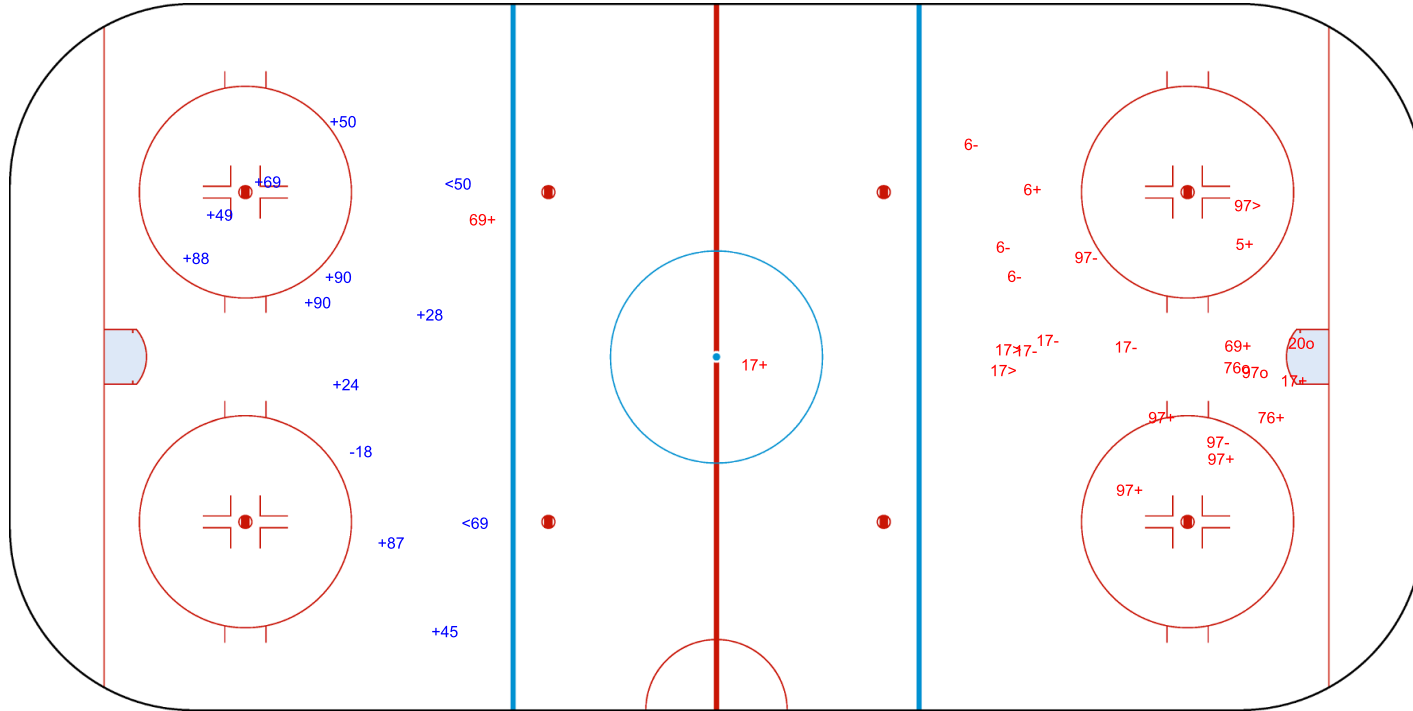

Shots by INA
Goals (o): 0
SSP (<): 2
SSG (+): 10
SPG (-): 1

GK 1 of KUW

KUW → 3rd Period ← INA

Shots by KUW
Goals (o): 3
SSP (>): 3
SSG (+): 10
SPG (-): 8

GK 29 of INA

Legend:	
GK	Goalkeeper
SPG	Shots past goal
SSG	Shots saved by goalkeeper
SSP	Shots saved by player