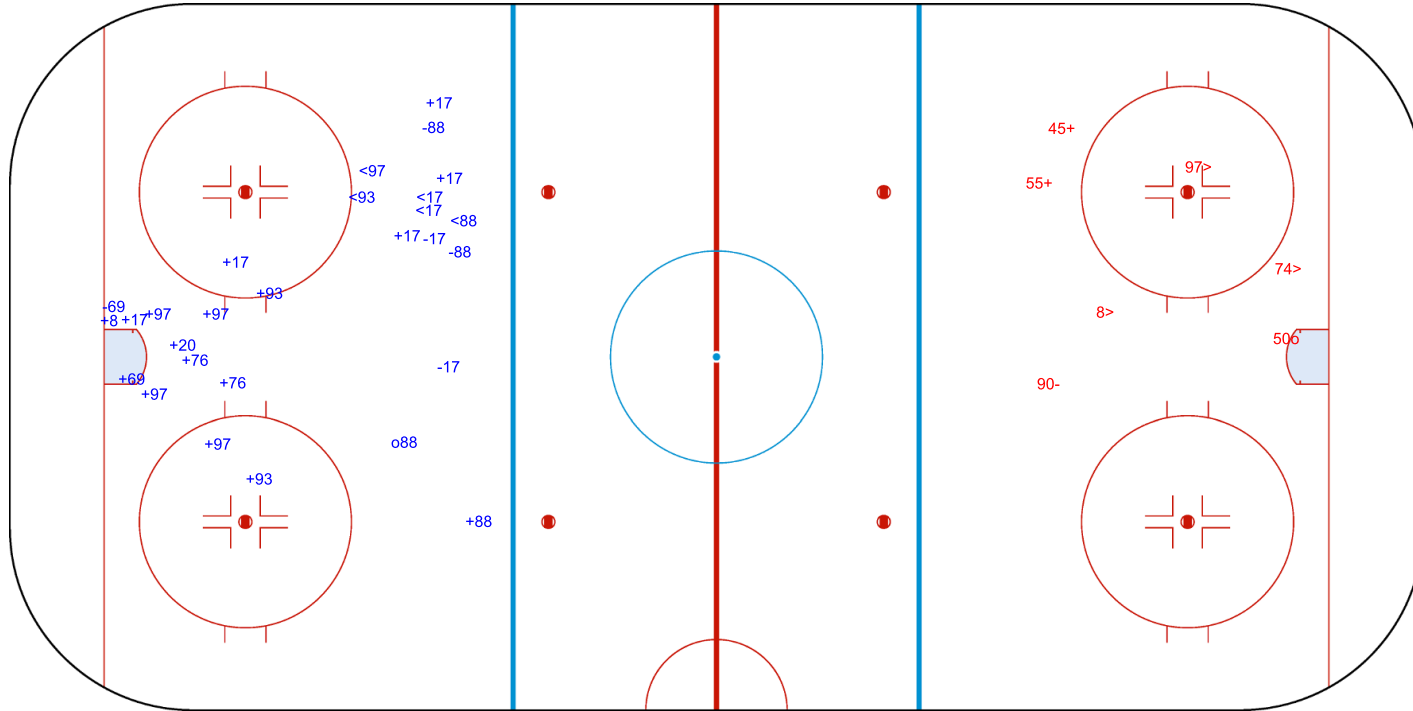

SHOT CHART
INA - KUW

Shots by INA
Goals (o): 1
SSP (<): 4
SSG (+): 10
SPG (-): 3

GK 1 of KUW

1st Period

Shots by KUW
Goals (o): 0
SSP (>): 1
SSG (+): 15
SPG (-): 4

GK 29 of INA

Shots by KUW

Goals (o): 1 SSG (+): 17
SSP (<): 5 SPG (-): 5

GK 29 of INA

2nd Period

Shots by INA

Goals (o): 1 SSG (+): 2
SSP (>): 3 SPG (-): 1

GK 1 of KUW

Shots by INA
Goals (o): 0
SSP (<): 2
SSG (+): 10
SPG (-): 1

GK 1 of KUW

KUW → 3rd Period ← INA