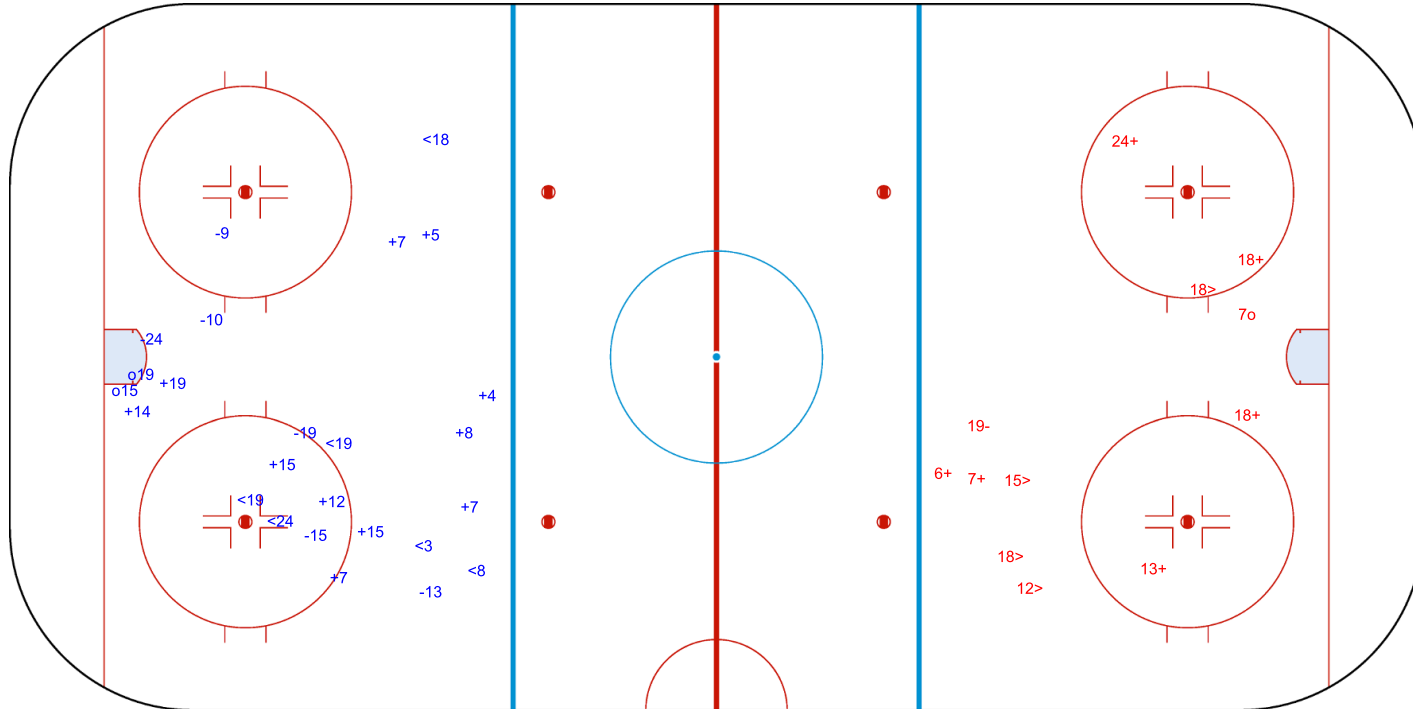

SHOT CHART
LTU - GBR

Shots by LTU
Goals (o): 2 SSG (+): 1
SSP (<): 0 SPG (-): 7

GK 20 of GBR

GBR → 1st Period ← LTU

Shots by GBR
Goals (o): 1 SSG (+): 8
SSP (>): 0 SPG (-): 1

GK 25 of LTU

Shots by GBR

Goals (o): 2 SSG (+): 11
SSP (<): 6 SPG (-): 6

GK 25 of LTU

2nd Period

Shots by LTU

Goals (o): 1 SSG (+): 6
SSP (>): 4 SPG (-): 1

GK 20 of GBR

Shots by LTU
Goals (o): 0 SSG (+): 10
SSP (-): 3 SPG (-): 4

GK 20 of GBR

GBR → 3rd Period ← LTU