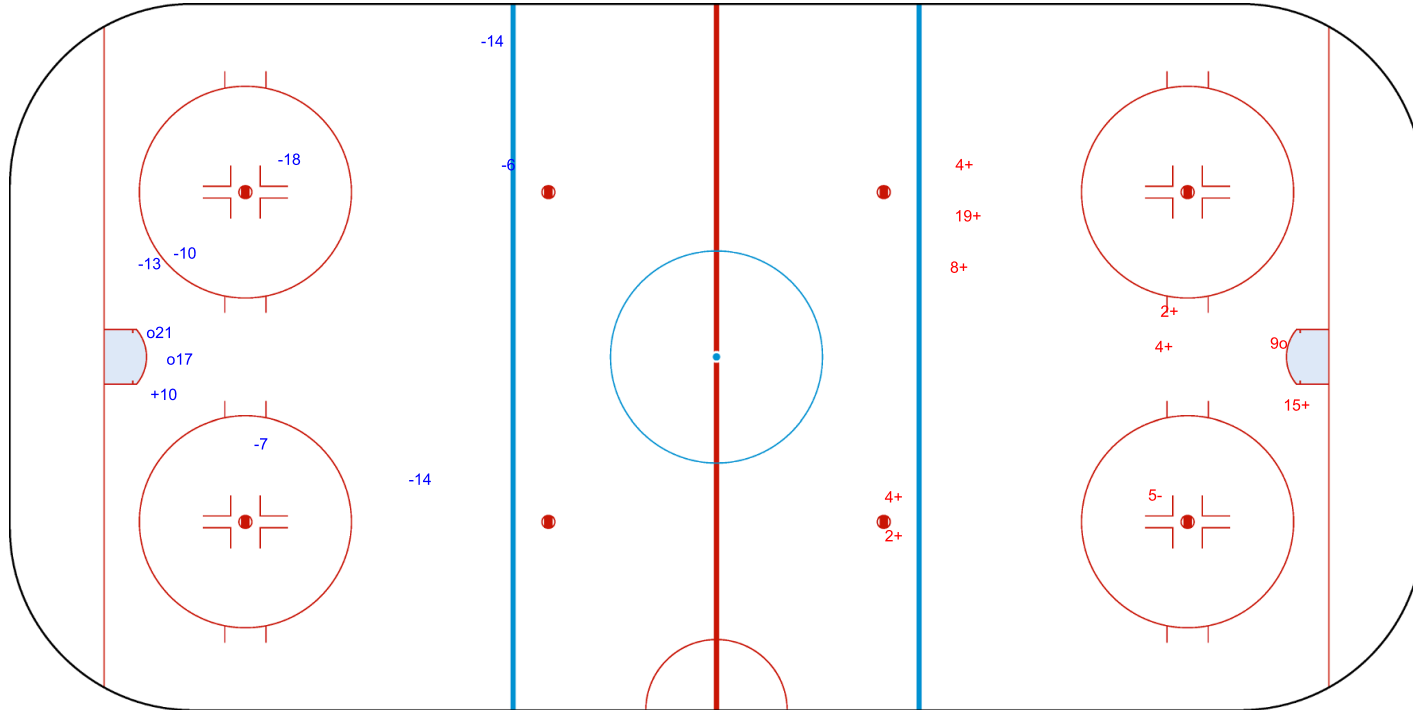

SHOT CHART
LTU - GBR

Shots by LTU
Goals (o): 2 SSG (+): 1
SSP (<): 0 SPG (-): 7

GK 20 of GBR

GBR → 1st Period ← LTU

Shots by GBR
Goals (o): 1 SSG (+): 8
SSP (>): 0 SPG (-): 1

GK 25 of LTU

Shots by GBR

Goals (o): 2 SSG (+): 11
SSP (<): 6 SPG (-): 6

GK 25 of LTU

2nd Period

Shots by LTU

Goals (o): 1 SSG (+): 6
SSP (>): 4 SPG (-): 1

GK 20 of GBR

Shots by LTU
Goals (o): 0 SSG (+): 10
SSP (-): 3 SPG (-): 4

GK 20 of GBR

GBR → 3rd Period ← LTU