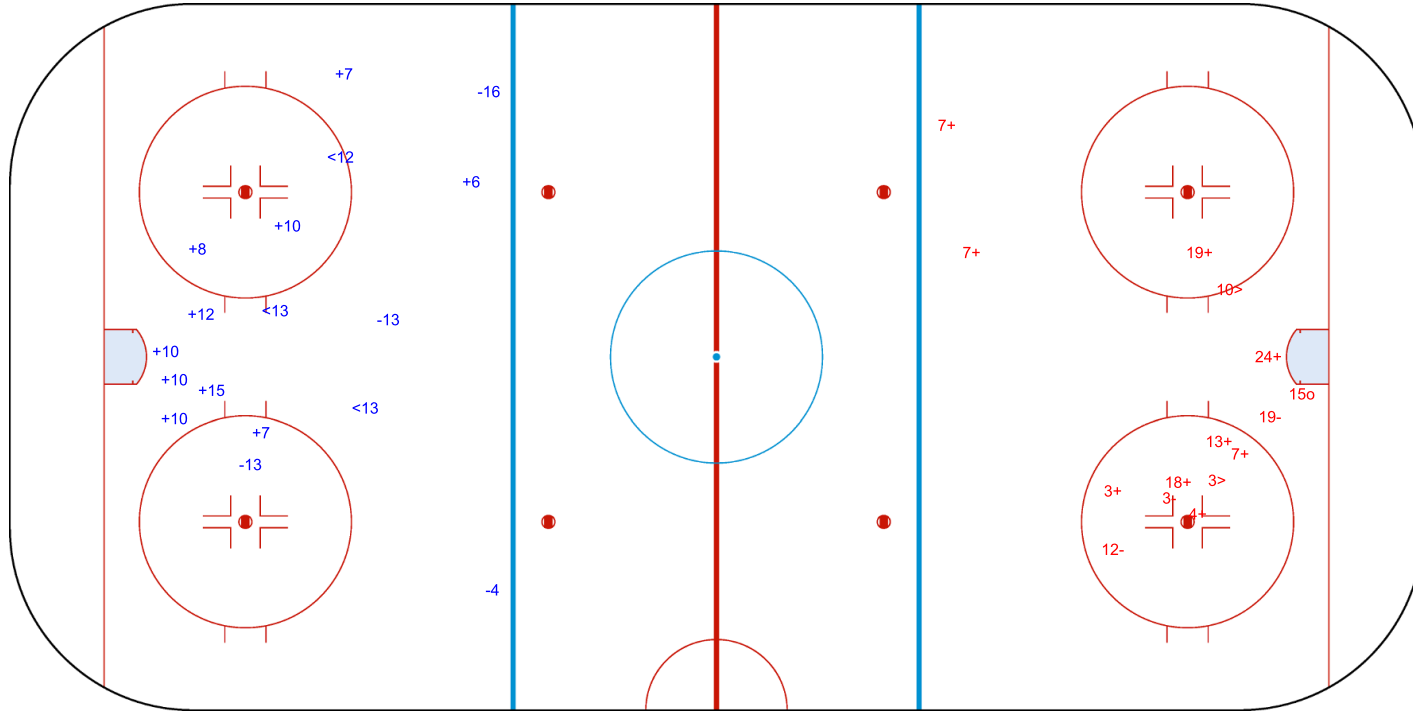

Shots by LTU
Goals (o): 0   SSG (+): 10
SSP (-): 3   SPG (-): 4

GK 20 of GBR

GBR → 3rd Period ← LTU

Shots by GBR
Goals (o): 1   SSG (+): 9
SSP (>): 2   SPG (-): 3

GK 25 of LTU

Legend:	GK Goalkeeper	SPG Shots past goal	SSG Shots saved by goalkeeper	SSP Shots saved by player