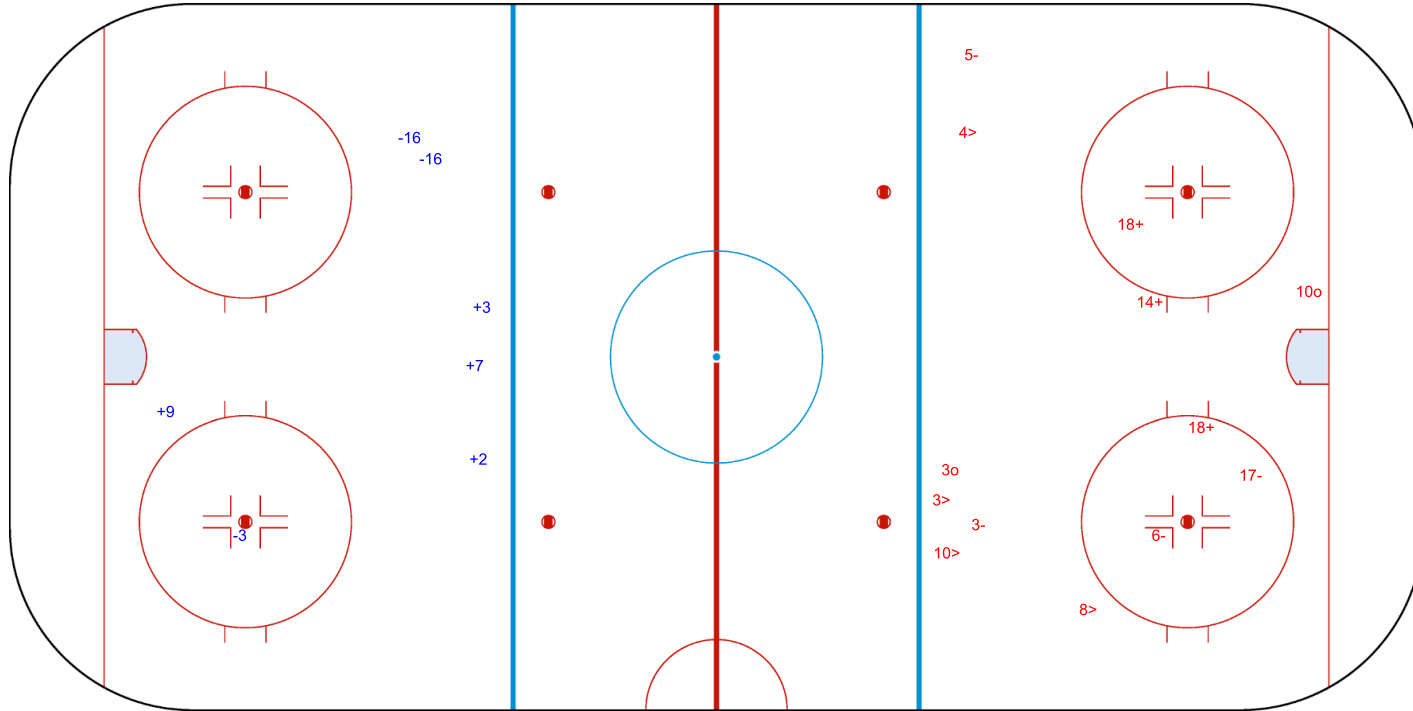

GK 20 of ESP

2nd Period

Shots by ESP

Goals (o): 2 SSG (+): 3
SSP (>): 4 SPG (-): 4

GK 1 of ROU

Shots by ESP
Goals (o): 3 SSG (+): 14
SSP (-): 2 SPG (-): 8

Shots by ROU
Goals (o): 1 SSG (+): 6
SSP (>): 4 SPG (-): 2