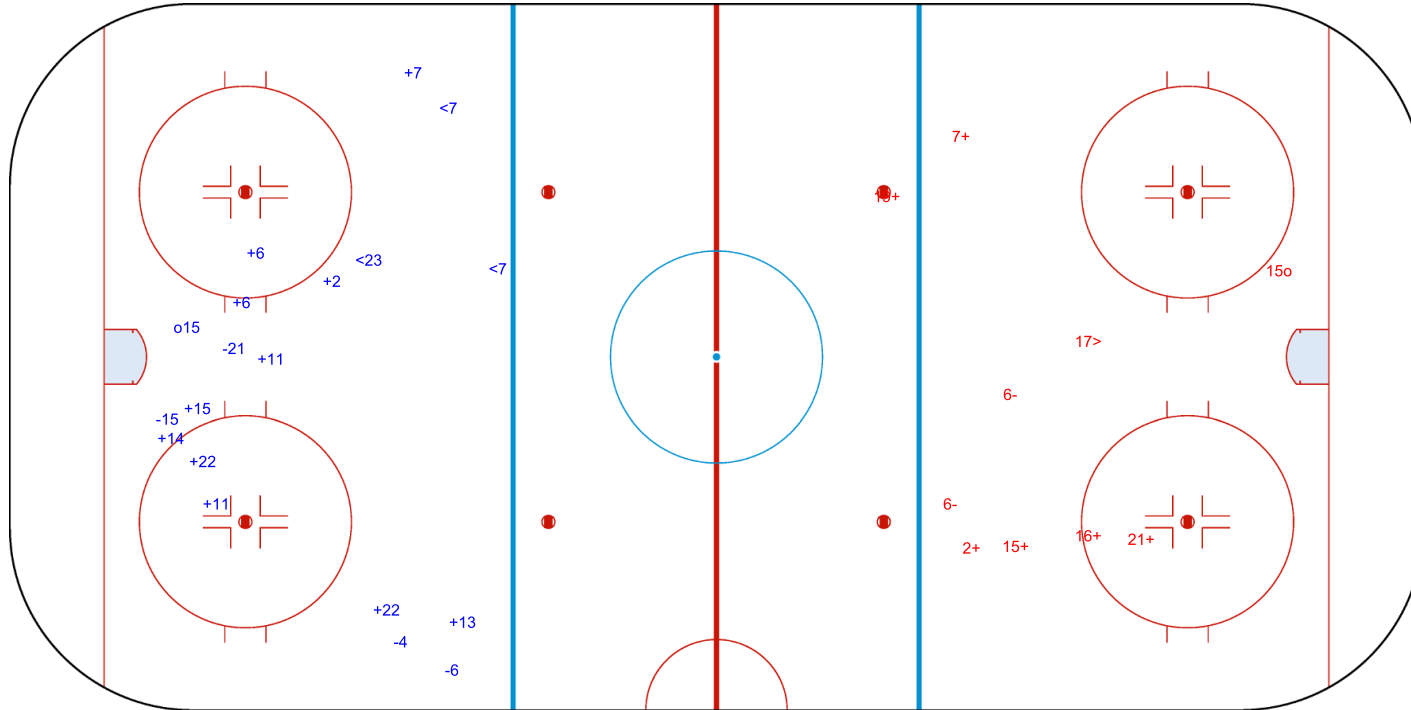

SHOT CHART
ESP - ROU

Shots by ESP
Goals (o): 1
SSP (<): 3
SSG (+): 11
SPG (-): 4

GK 1 of ROU

1st Period

Shots by ROU
Goals (o): 1
SSP (>): 1
SSG (+): 6
SPG (-): 2

GK 20 of ESP

Shots by ROU

Goals (o): 0 SSG (+): 4
SSP (<): 0 SPG (-): 3

GK 20 of ESP

2nd Period

Shots by ESP

Goals (o): 2 SSG (+): 3
SSP (>): 4 SPG (-): 4

GK 1 of ROU

Shots by ESP
Goals (o): 3 SSG (+): 14
SSP (-): 2 SPG (-): 8

Shots by ROU
Goals (o): 1 SSG (+): 6
SSP (>): 4 SPG (-): 2