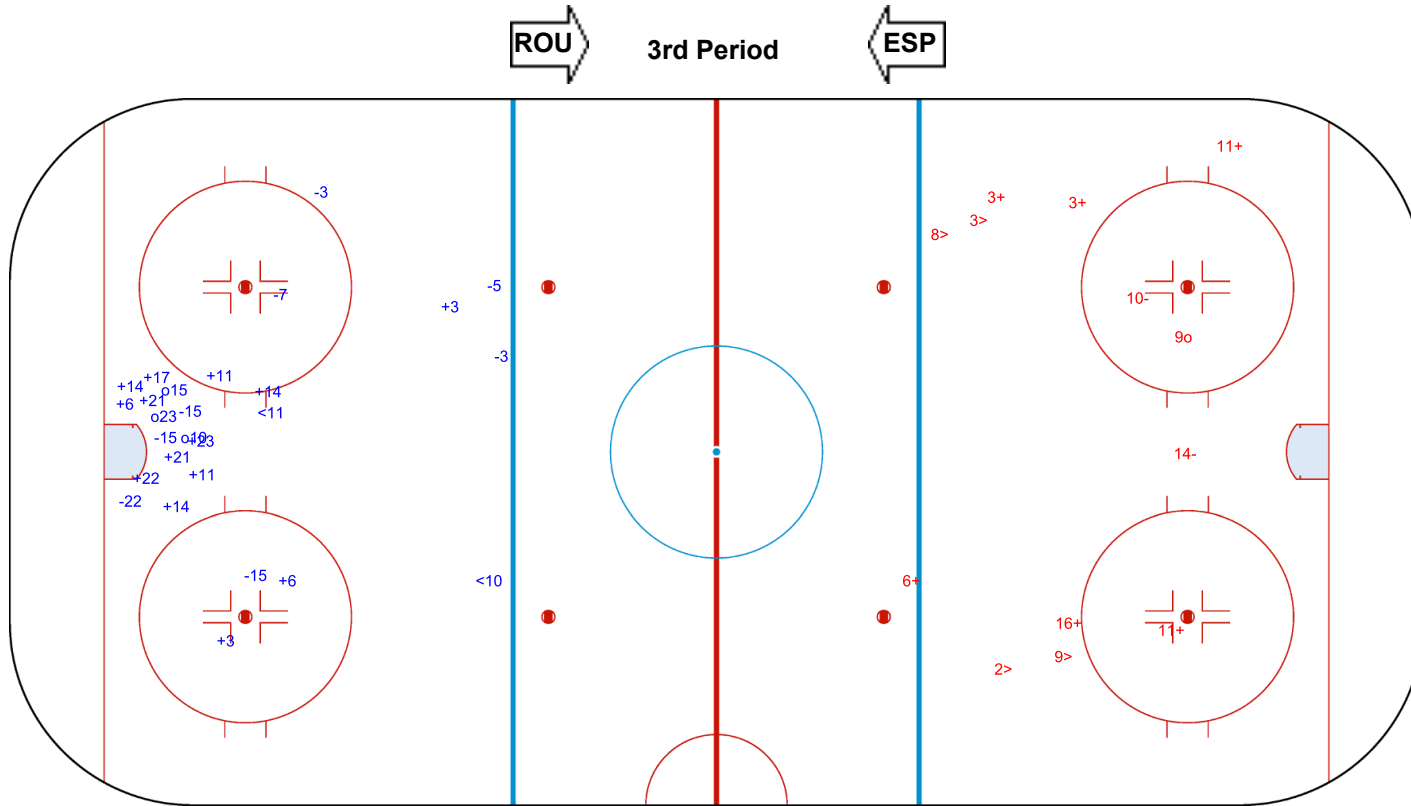

Shots by ESP
Goals (o): 3   SSG (+): 14
SSP (-): 2   SPG (-): 8

Shots by ROU
Goals (o): 1   SSG (+): 6
SSP (>): 4   SPG (-): 2

o23
o15
o10

GK 1 of ROU

o9

GK 20 of ESP

Legend:	
GK	Goalkeeper
SPG	Shots past goal
SSG	Shots saved by goalkeeper
SSP	Shots saved by player