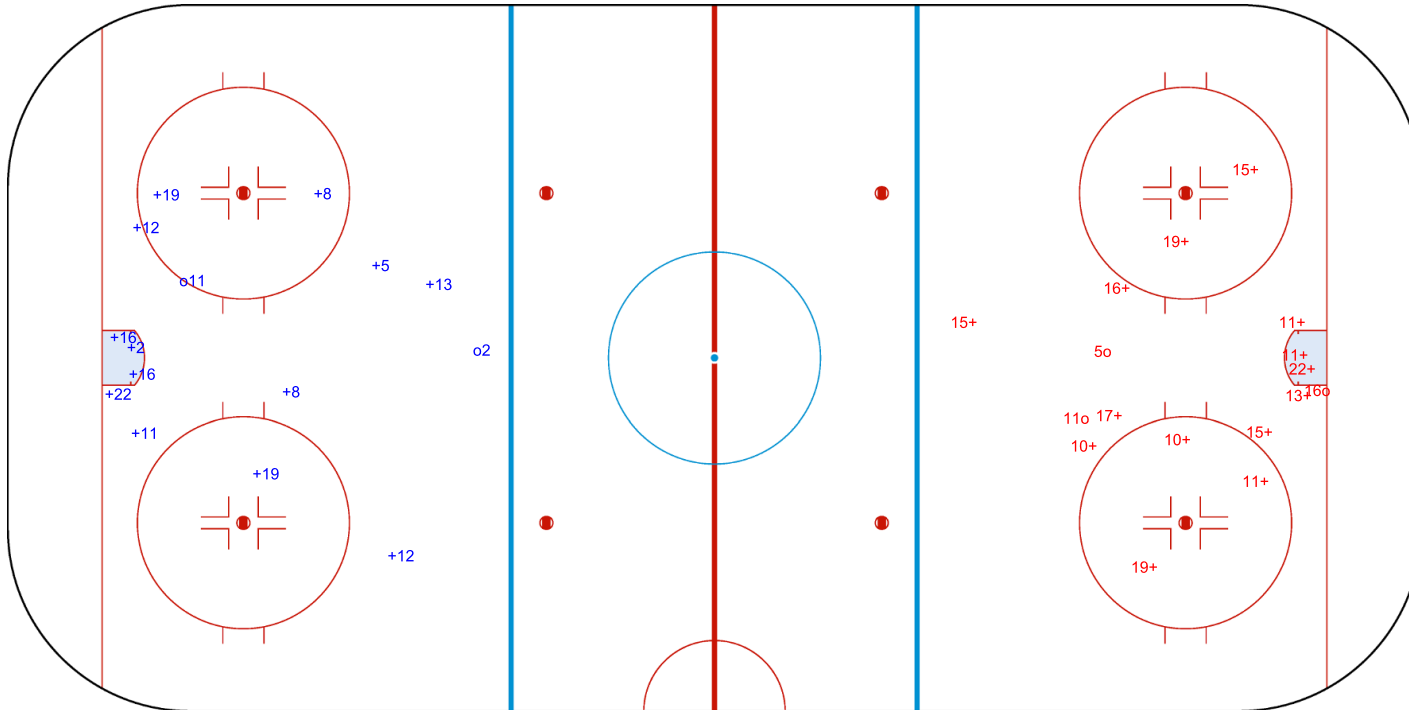

INTERNATIONAL
ICE HOCKEY
FEDERATION

Shots by TPE
Goals (o): 2   SSG (+): 13
SSP (<): 0   SPG (-): 0

ISL → 3rd Period ← TPE

Shots by ISL
Goals (o): 3   SSG (+): 14
SSP (>): 0   SPG (-): 0

GK 1 of ISL

GK 20 of TPE

GK 25 of TPE

Legend:					
GK	Goalkeeper	SPG	Shots past goal	SSG	Shots saved by goalkeeper
				SSP	Shots saved by player