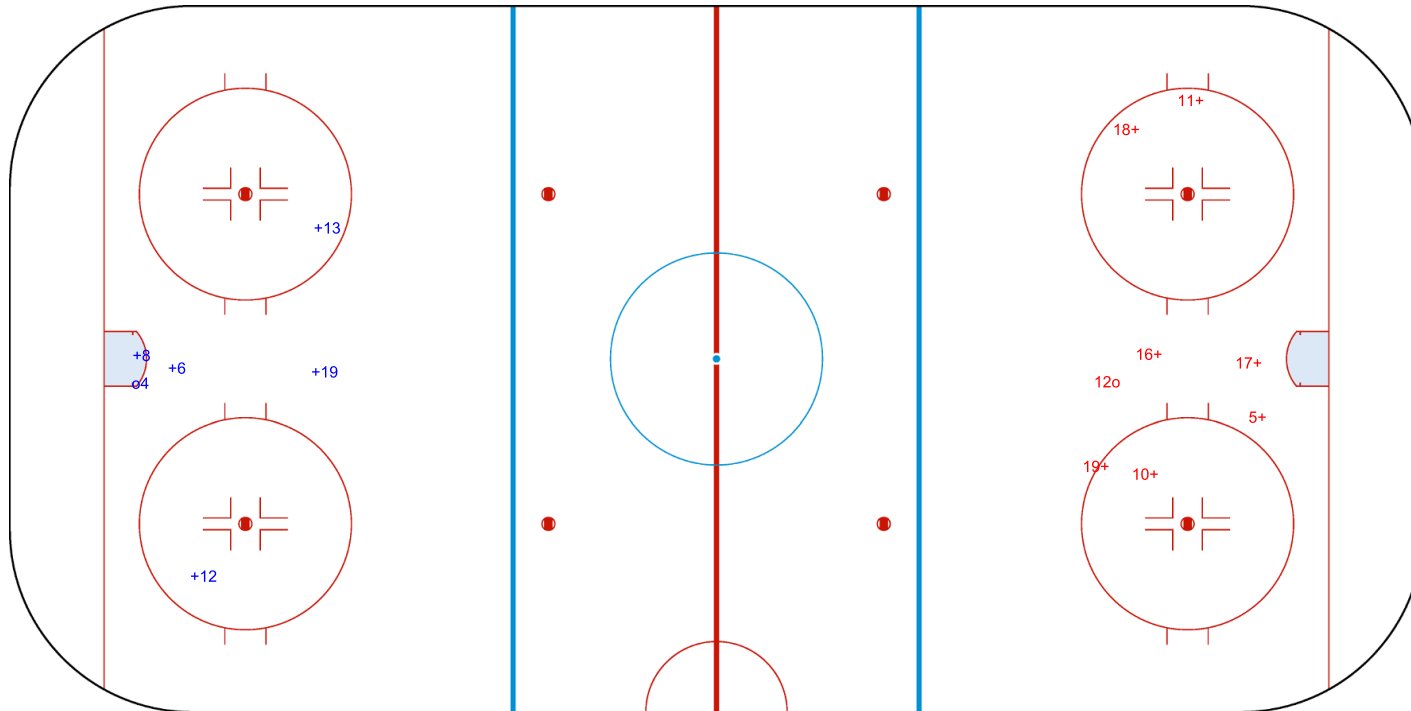

Shots by ISL

Goals (o): 1

SSG (+): 7

SSP (>): 0

SPG (-): 0

GK 1 of ISL

GK 20 of TPE

INTERNATIONAL
ICE HOCKEY
FEDERATION

Shots by ISL

Goals (o): 1

SSP (<): 0

SSG (+): 15

SPG (-): 0

2nd Period

Shots by TPE

Goals (o): 1