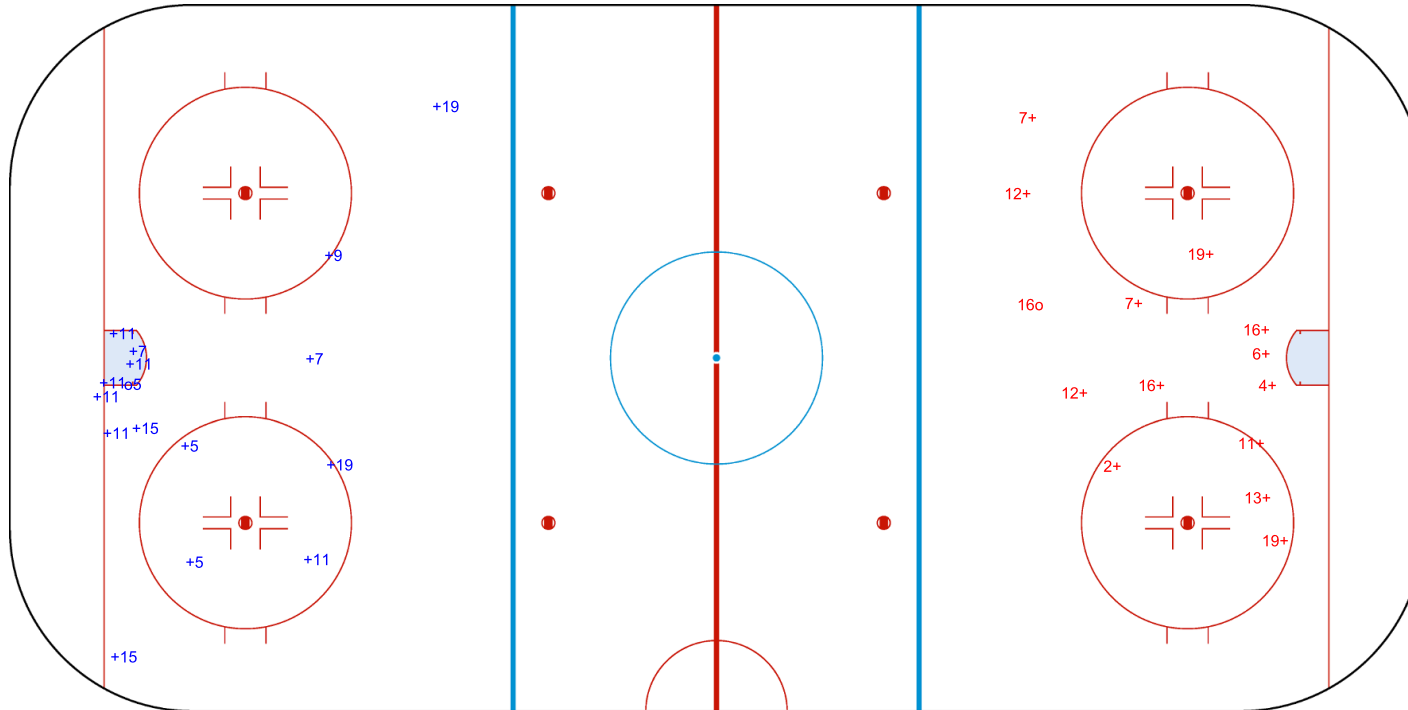

INTERNATIONAL
ICE HOCKEY
FEDERATION

Shots by ISL

Goals (o): 1

SSP (<): 0

SSG (+): 15

SPG (-): 0

2nd Period

Shots by TPE

Goals (o): 1

SSP (>): 0

SSG (+): 13

SPG (-): 0

GK 20 of TPE

GK 1 of ISL