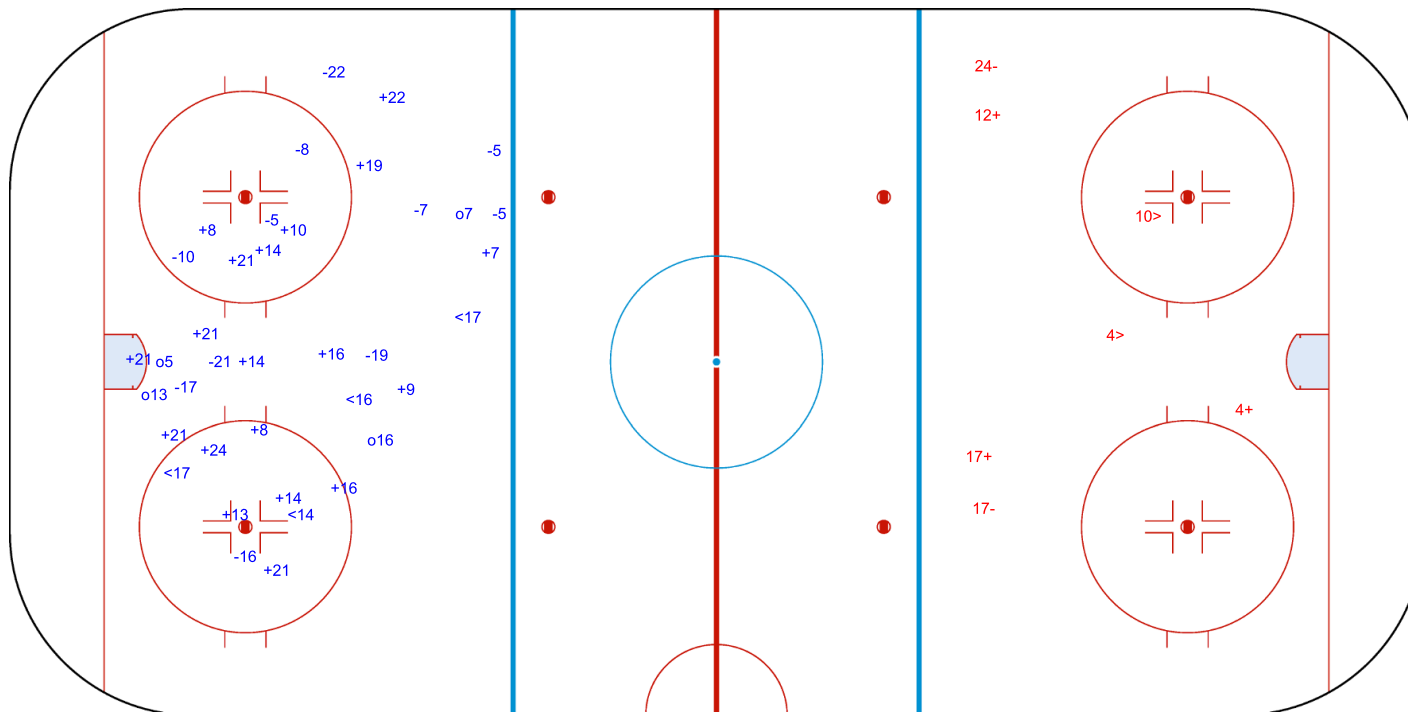

SHOT CHART
ISR - RSA

Shots by ISR
Goals (o): 4
SSP (<): 4
SSG (+): 19
SPG (-): 11

07	05
016	
	013

GK 20 of RSA

1st Period

Shots by RSA
Goals (o): 0
SSP (>): 2
SSG (+): 3
SPG (-): 2

GK 1 of ISR

Shots by RSA

Goals (o): 1 SSG (+): 9
SSP (<): 0 SPG (-): 1

GK 1 of ISR

2nd Period

Shots by ISR

Goals (o): 8 SSG (+): 14
SSP (>): 2 SPG (-): 11

GK 20 of RSA

Shots by ISR
Goals (o): 4 SSG (+): 17
SSP (<): 6 SPG (-): 4

GK 20 of RSA