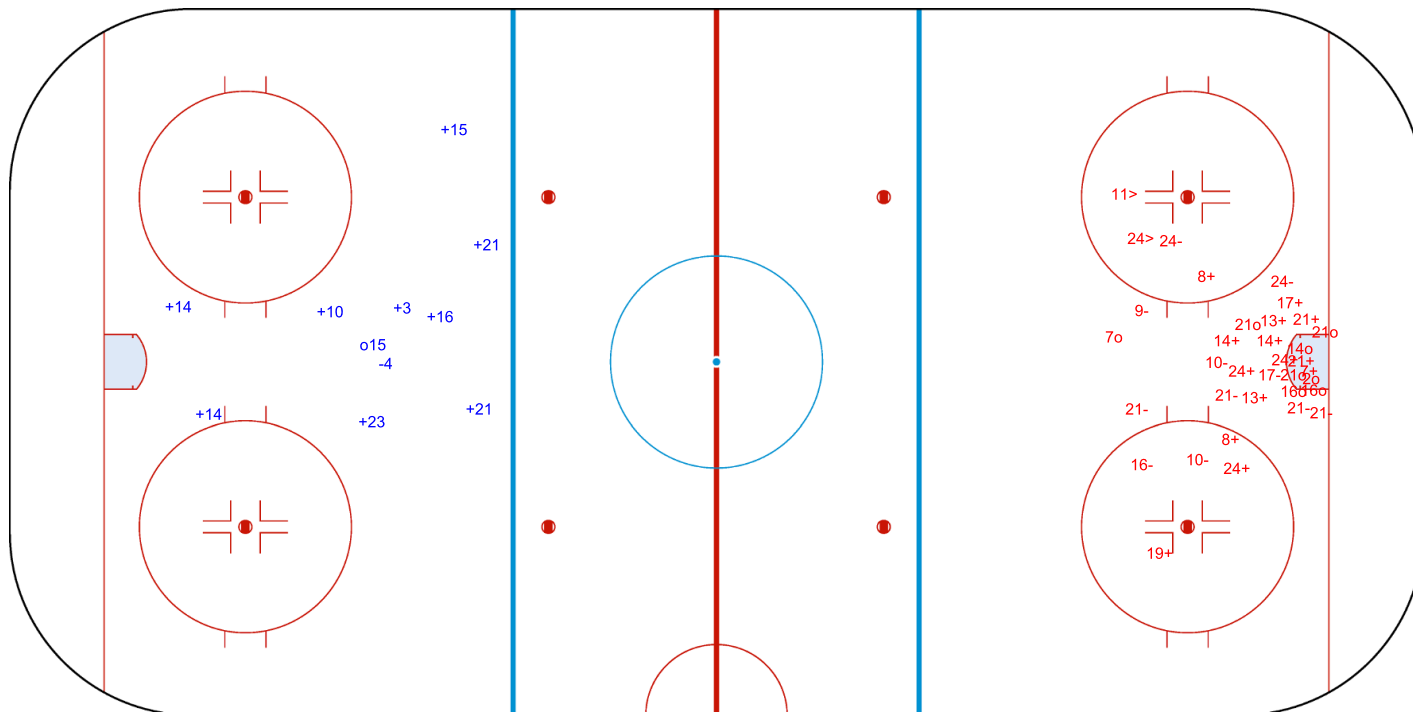

SHOT CHART
ISR - RSA

Shots by ISR
Goals (o): 4
SSP (<): 4
SSG (+): 19
SPG (-): 11

07	05
016	
	013

GK 20 of RSA

1st Period

Shots by RSA
Goals (o): 0
SSP (>): 2
SSG (+): 3
SPG (-): 2

GK 1 of ISR

Shots by RSA

Goals (o): 1 SSG (+): 9
SSP (<): 0 SPG (-): 1

GK 1 of ISR

2nd Period

Shots by ISR

Goals (o): 8 SSG (+): 14
SSP (>): 2 SPG (-): 11

GK 20 of RSA

Shots by ISR
Goals (o): 4 SSG (+): 17
SSP (<): 6 SPG (-): 4

GK 20 of RSA