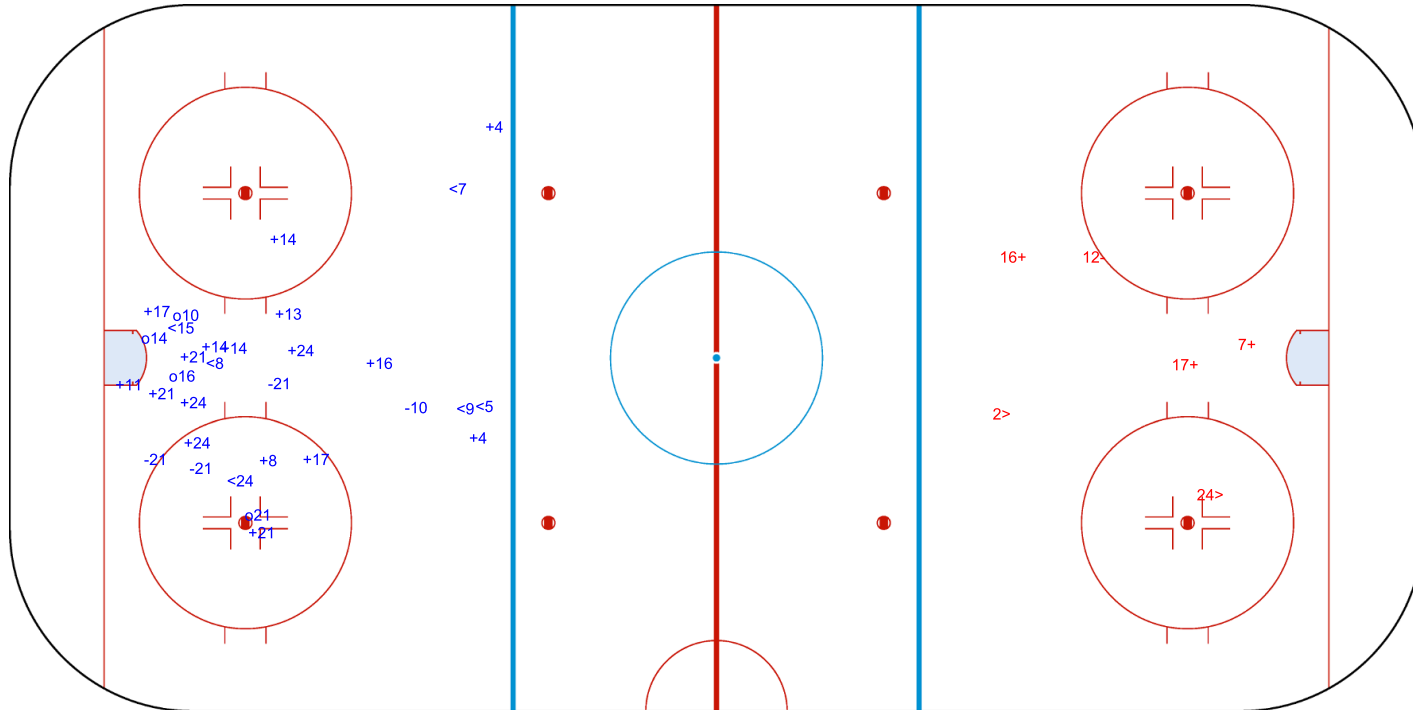

Shots by ISR
Goals (o): 4   SSG (+): 17
SSP (<): 6   SPG (-): 4

GK 20 of RSA

RSA → 3rd Period ← ISR

Shots by RSA
Goals (o): 0   SSG (+): 3
SSP (>): 2   SPG (-): 1

GK 1 of ISR

Legend:	
GK	Goalkeeper
SPG	Shots past goal
SSG	Shots saved by goalkeeper
SSP	Shots saved by player