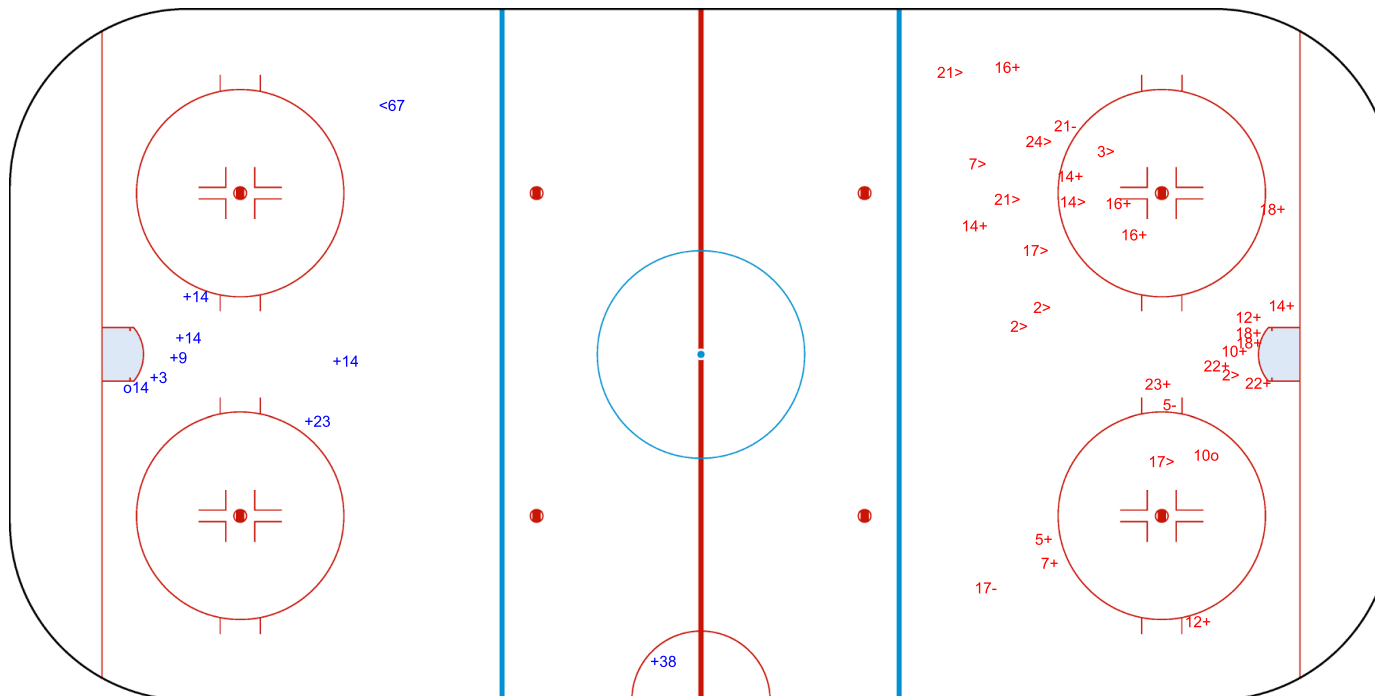

SHOT CHART
JPN - CRO

Shots by CRO
Goals (o): 1
SSP (<): 1

SSG (+): 7
SPG (-): 0

GK 25 of JPN

1st Period

Shots by JPN
Goals (o): 1
SSP (>): 11

SSG (+): 17
SPG (-): 3

GK 25 of CRO

Shots by JPN

Goals (o): 5 SSG (+): 19
SSP (<): 7 SPG (-): 7

GK 1 of CRO

GK 25 of CRO

2nd Period

Shots by CRO

Goals (o): 0 SSG (+): 4
SSP (>): 3 SPG (-): 1

GK 25 of JPN