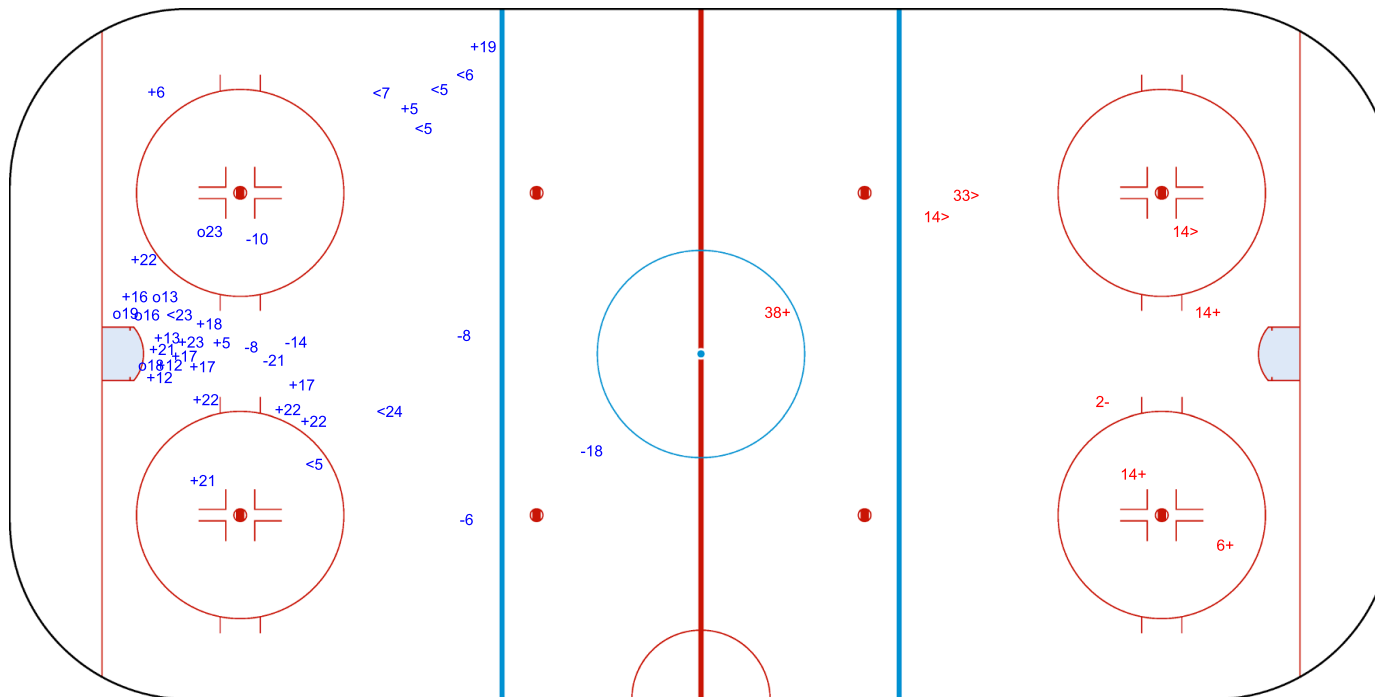

SHOT CHART
JPN - CRO

Shots by CRO
Goals (o): 1
SSP (<): 1

SSG (+): 7
SPG (-): 0

GK 25 of JPN

1st Period

Shots by JPN
Goals (o): 1
SSP (>): 11

SSG (+): 17
SPG (-): 3

GK 25 of CRO

Shots by JPN

Goals (o): 5 SSG (+): 19
SSP (<): 7 SPG (-): 7

GK 1 of CRO

GK 25 of CRO

2nd Period

Shots by CRO

Goals (o): 0 SSG (+): 4
SSP (>): 3 SPG (-): 1

GK 25 of JPN