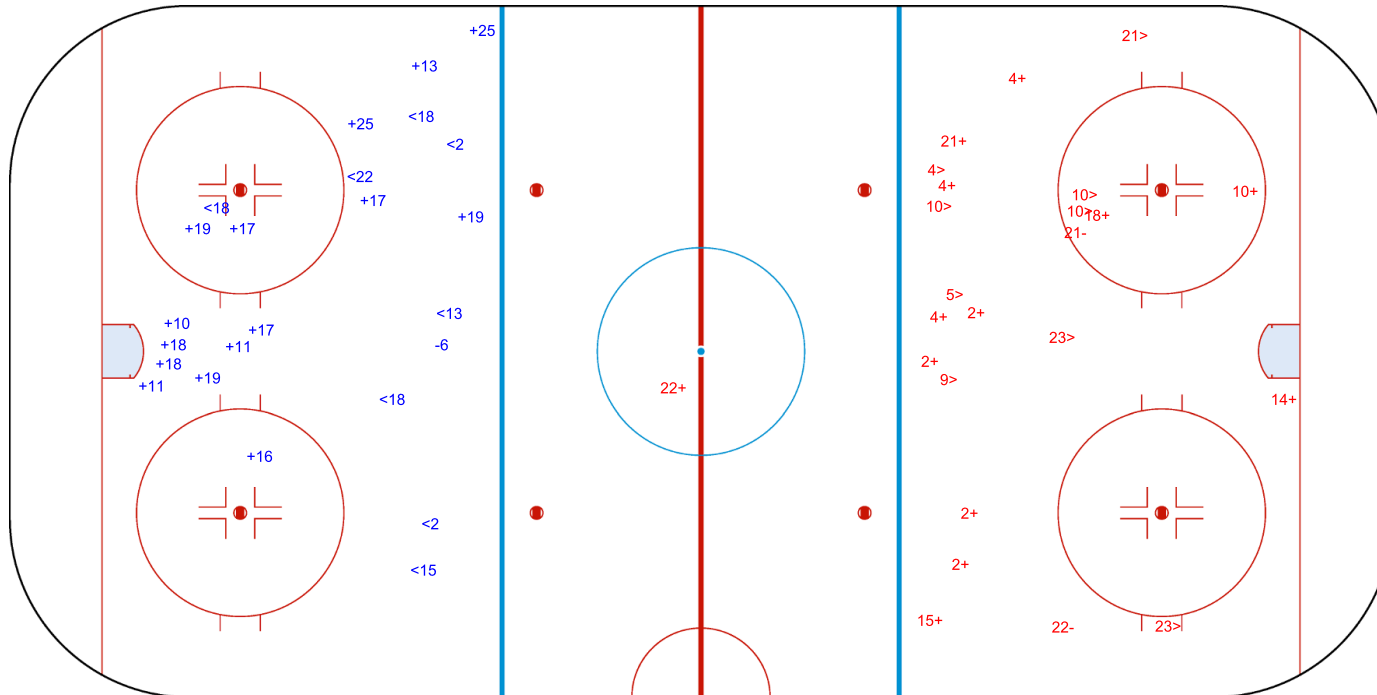

SHOT CHART
ROU - ESP

Shots by ROU
Goals (o): 0
SSP (<): 8
SSG (+): 15
SPG (-): 1

GK 25 of ESP

ESP → 1st Period ← ROU

Shots by ESP
Goals (o): 0
SSP (>): 9
SSG (+): 13
SPG (-): 2

GK 20 of ROU

Shots by ROU

Goals (o): 1 SSG (+): 12
SSP (<): 3 SPG (-): 9

GK 25 of ESP

ESP → 3rd Period ← ROU

Shots by ESP

Goals (o): 0 SSG (+): 11
SSP (>): 2 SPG (-): 1

GK 20 of ROU

Legend:	
GK	Goalkeeper
SPG	Shots past goal
SSG	Shots saved by goalkeeper
SSP	Shots saved by player