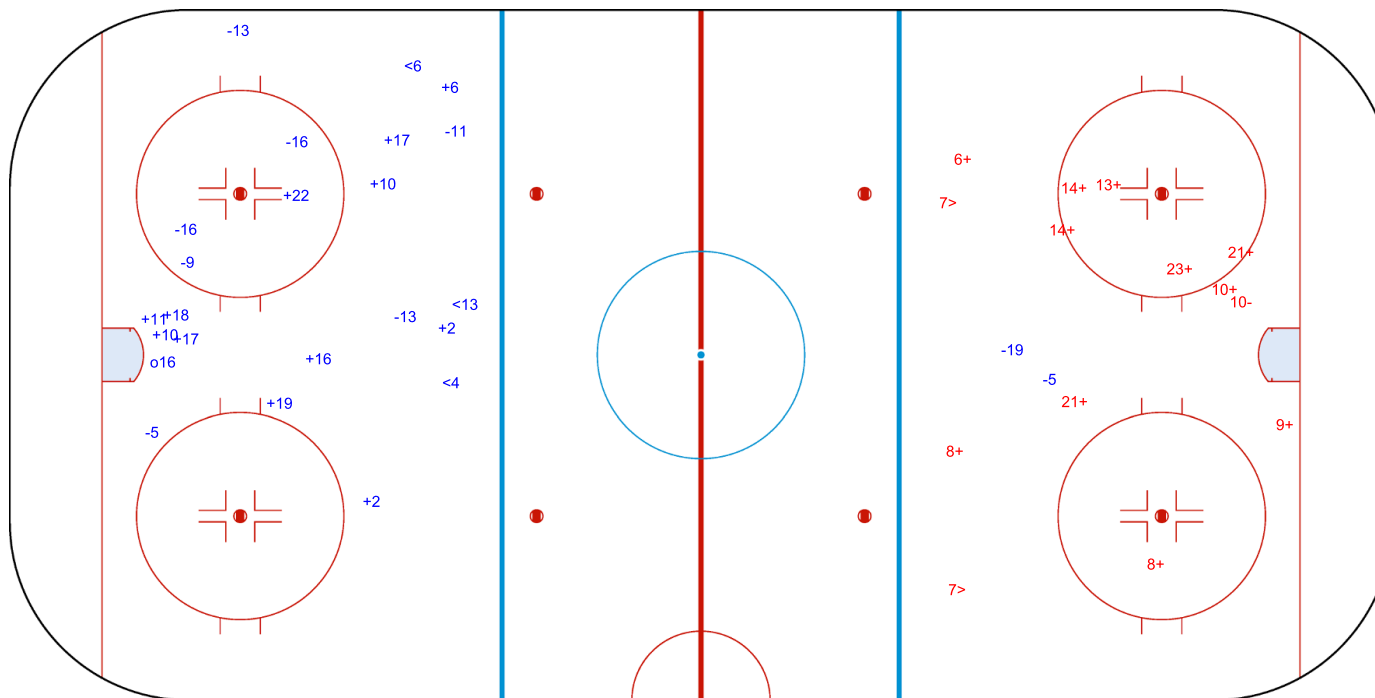

SHOT CHART
ROU - ESP

Shots by ROU
Goals (o): 0
SSP (<): 8
SSG (+): 15
SPG (-): 1

GK 25 of ESP

ESP → 1st Period ← ROU

Shots by ESP
Goals (o): 0
SSP (>): 9
SSG (+): 13
SPG (-): 2

GK 20 of ROU

Shots by ROU

Goals (o): 1 SSG (+): 12
SSP (<): 3 SPG (-): 9

GK 25 of ESP

ESP → 3rd Period ← ROU

Shots by ESP

Goals (o): 0 SSG (+): 11
SSP (>): 2 SPG (-): 1

GK 20 of ROU

Legend:	
GK	Goalkeeper
SPG	Shots past goal
SSG	Shots saved by goalkeeper
SSP	Shots saved by player