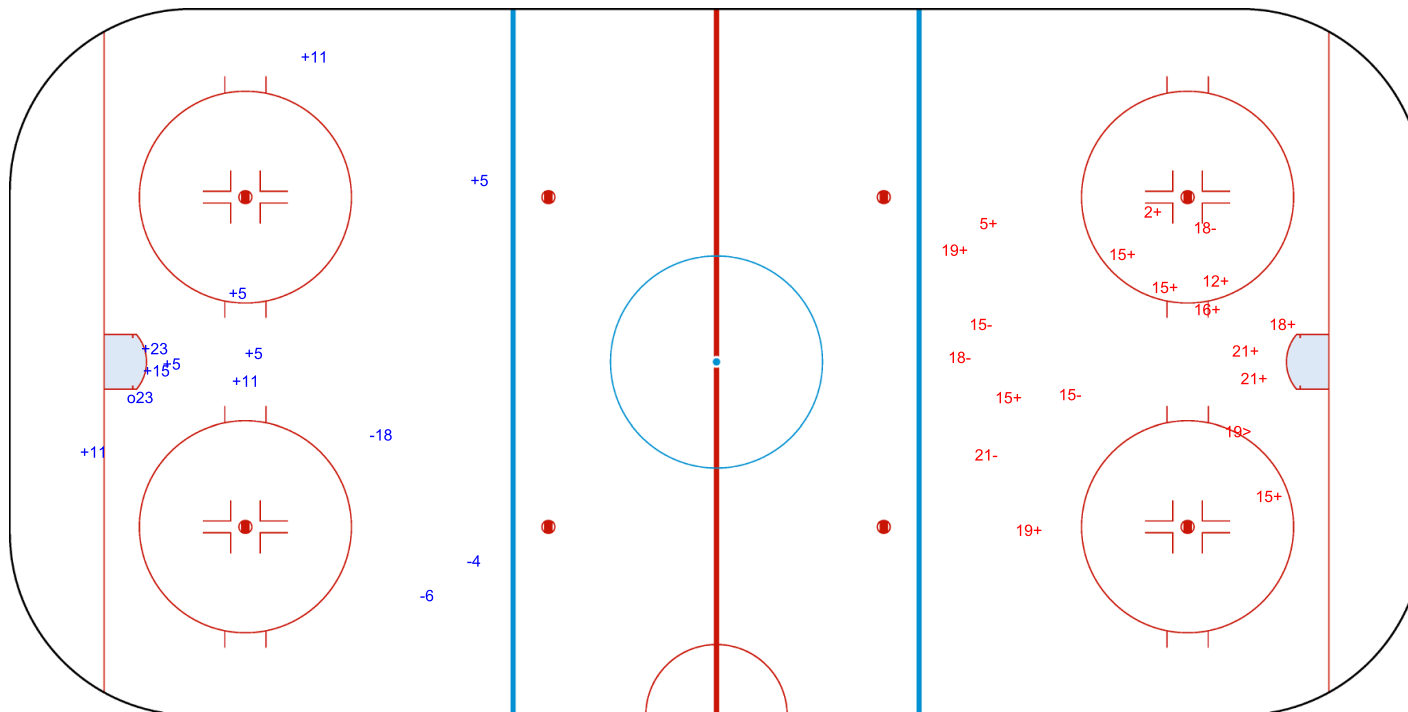

GK 20 of AUS

Shots by TPE

Goals (o): 1 SSG (+): 9
SSP (<): 0 SPG (-): 3

GK 20 of AUS

2nd Period

Shots by AUS

Goals (o): 0 SSG (+): 13
SSP (>): 1 SPG (-): 5

GK 25 of TPE