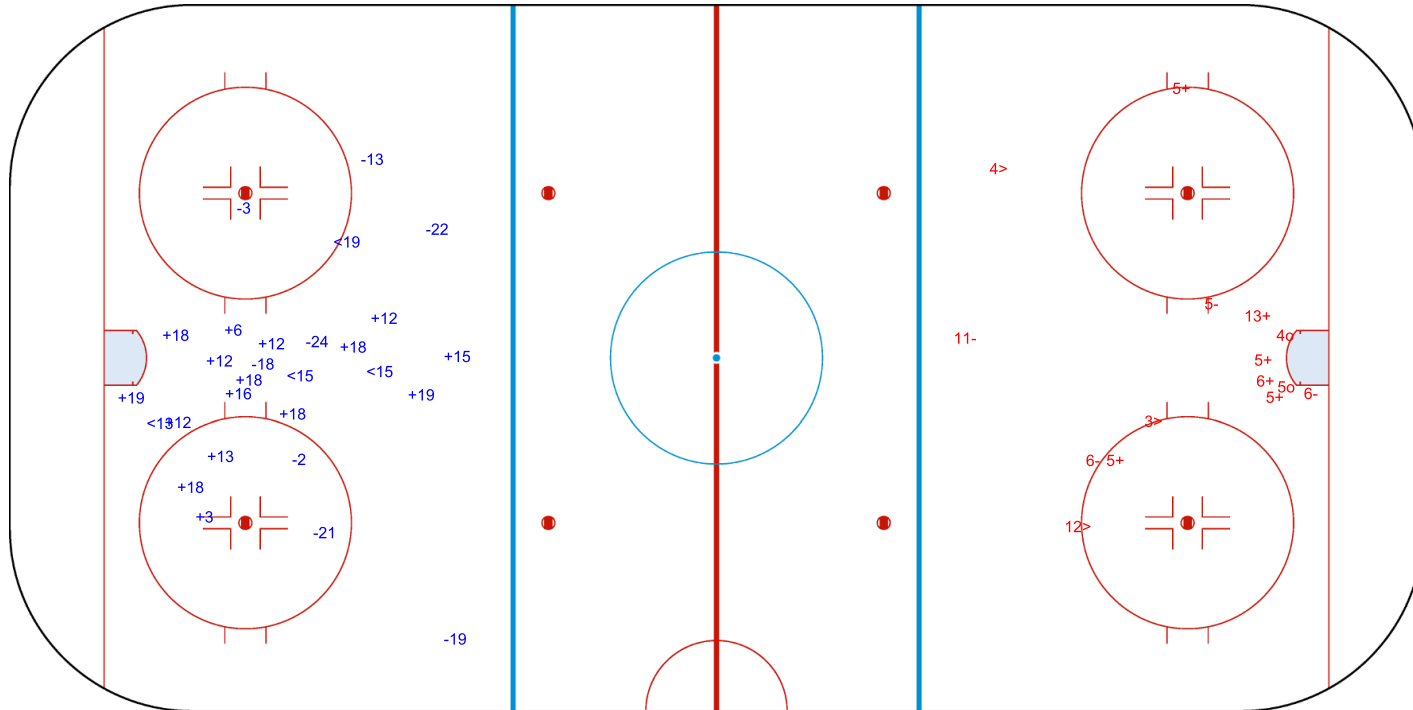

Shots by AUS

Goals (o): 0 SSG (+): 16
SSP (<): 4 SPG (-): 8

GK 25 of TPE

TPE → 3rd Period ← AUS

Shots by TPE

Goals (o): 2 SSG (+): 6
SSP (>): 3 SPG (-): 4

GK 20 of AUS

Legend:	
GK	Goalkeeper
SPG	Shots past goal
SSG	Shots saved by goalkeeper
SSP	Shots saved by player