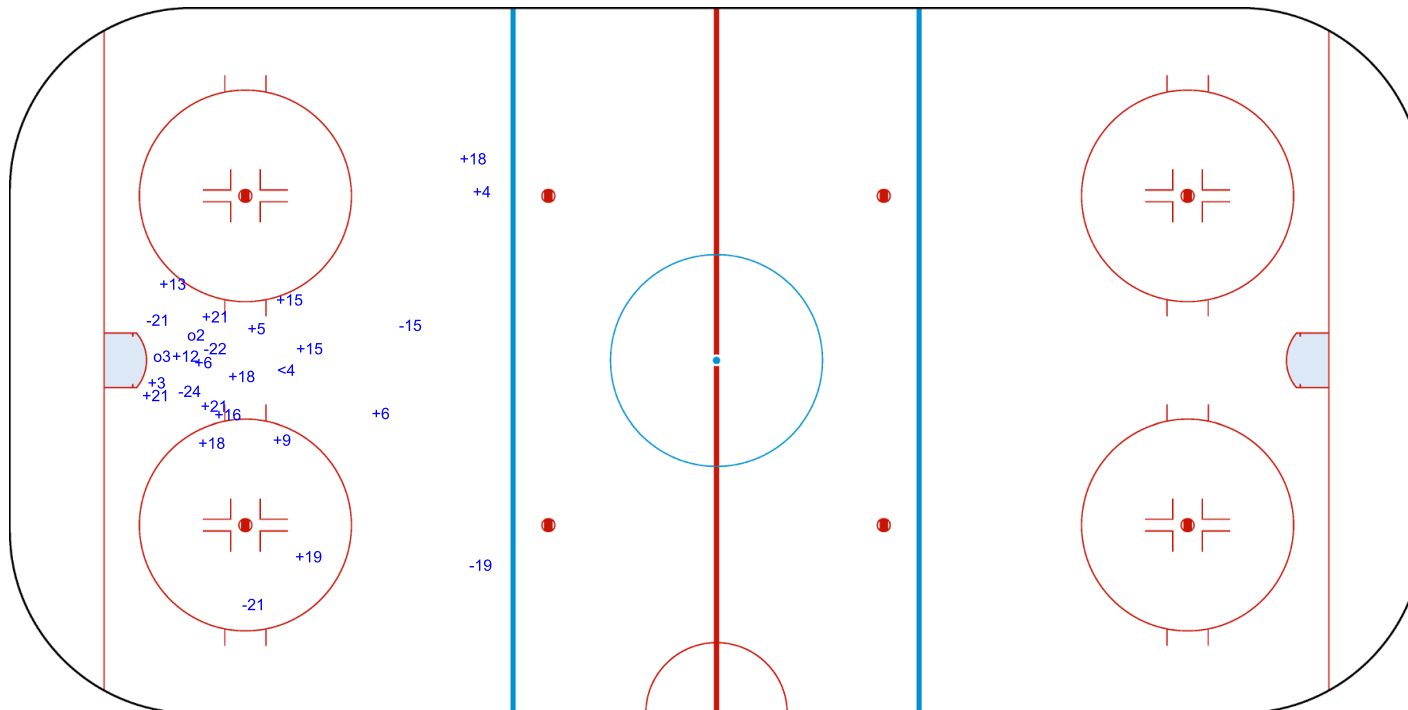

SHOT CHART

TPE - AUS

1st Period

Shots by AUS

Goals (o): 2 SSG (+): 18
SSP (<): 1 SPG (-): 6

GK 25 of TPE

Shots by TPE

Goals (o): 0 SSG (+): 0
SSP (>): 0 SPG (-): 0

GK 20 of AUS

Shots by TPE

Goals (o): 1 SSG (+): 9
SSP (<): 0 SPG (-): 3

GK 20 of AUS

2nd Period

Shots by AUS

Goals (o): 0 SSG (+): 13
SSP (>): 1 SPG (-): 5

GK 25 of TPE