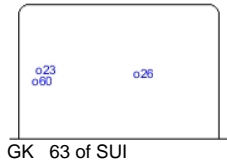

SHOT CHART

CZE - SUI

Shots by SUI

Goals (o): 1 SSG (+): 6
SSP (-): 4 SPG (-): 7

Shots by CZE

Goals (o): 3 SSG (+): 4
SSP (-): 10 SPG (-): 1

Shots by SUI

Goals (o): 0 SSG (+): 13
SSP (-): 3 SPG (-): 2