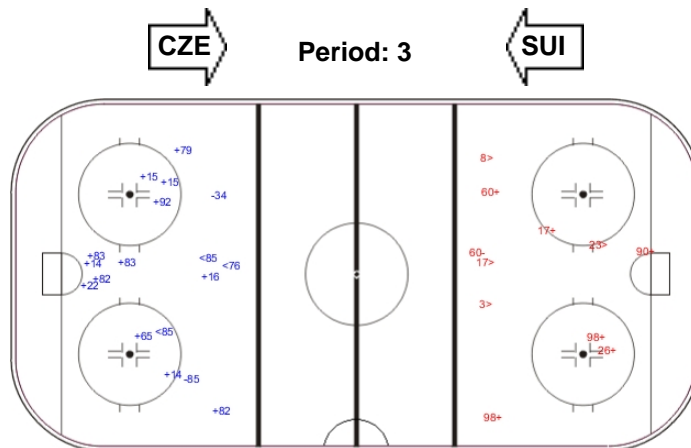

Shots by CZE

Goals (o): 1 SSG (+): 4
SSP (-): 3 SPG (-): 3

Shots by SUI

Goals (o): 3 SSG (+): 6
SSP (-): 4 SPG (-): 3

Shots by CZE

Goals (o): 0 SSG (+): 6
SSP (-): 4 SPG (-): 1

ROYAL ARENA

ICE HOCKEY

ICE HOCKEY
WORLD
CHAMPIONSHIP
DENMARK
Copenhagen - Herning

TUE 8 MAY 2018
START TIME 20:15

IIHF ICE HOCKEY WORLD CHAMPIONSHIP
PRELIMINARY ROUND - GROUP A, GAME 23

Shots by SUI

Goals (o): 0

SSG (+): 0

SSP (-): 0