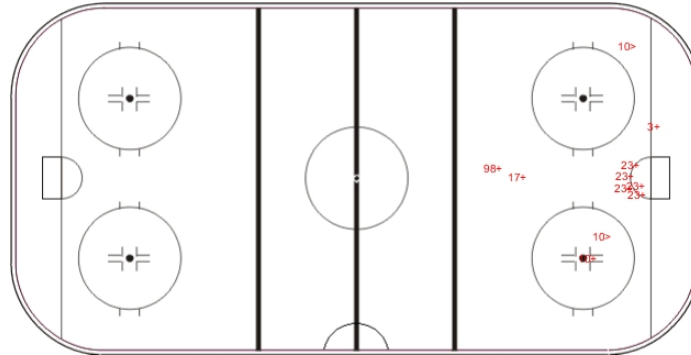

ROYAL ARENA

ICE HOCKEY

ICE HOCKEY
WORLD
CHAMPIONSHIP
DENMARK
Copenhagen - Herning

TUE 8 MAY 2018
START TIME 20:15

IIHF ICE HOCKEY WORLD CHAMPIONSHIP
PRELIMINARY ROUND - GROUP A, GAME 23

Shots by SUI

Goals (o): 0

SSG (+): 0

SSP (-): 0

SPG (-): 0

GK 33 of CZE

Overtime

Shots by CZE

Goals (o): 0

SSG (+): 9

SSP (-): 2

SPG (-): 0

GK 63 of SUI

LEGEND

GK Goalkeeper

SPG Shots past goal

SSG Shots saved by goalkeeper

SSP Shots saved by player