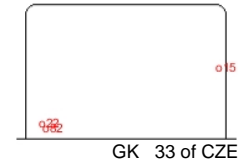

SHOT CHART

CZE - SUI

Shots by SUI

Goals (o): 1 SSG (+): 6
SSP (-): 4 SPG (-): 7

Shots by CZE

Goals (o): 3 SSG (+): 4
SSP (-): 10 SPG (-): 1

Shots by SUI

Goals (o): 0 SSG (+): 13
SSP (-): 3 SPG (-): 2

Shots by CZE

Goals (o): 1 SSG (+): 4
SSP (-): 3 SPG (-): 3

Shots by SUI

Goals (o): 3 SSG (+): 6
SSP (-): 4 SPG (-): 3

Shots by CZE

Goals (o): 0 SSG (+): 6
SSP (-): 4 SPG (-): 1

ROYAL ARENA

ICE HOCKEY