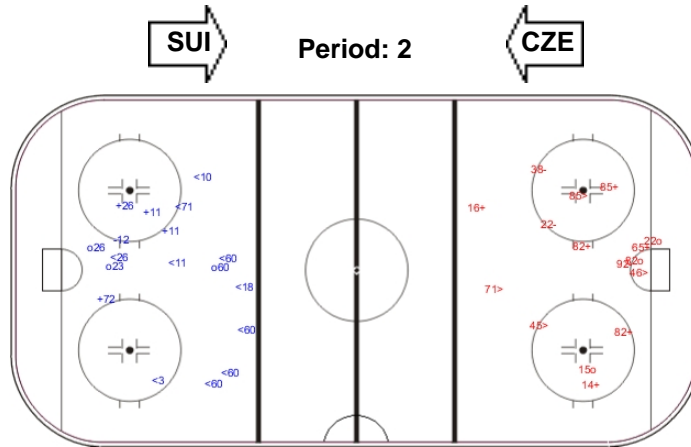

SHOT CHART

CZE - SUI

Shots by SUI

Goals (o): 1 SSG (+): 6
SSP (-): 4 SPG (-): 7

Shots by CZE

Goals (o): 3 SSG (+): 4
SSP (-): 10 SPG (-): 1

Shots by SUI

Goals (o): 0 SSG (+): 13
SSP (-): 3 SPG (-): 2

Shots by CZE

Goals (o): 1 SSG (+): 4
SSP (-): 3 SPG (-): 3

Shots by SUI

Goals (o): 3 SSG (+): 6
SSP (-): 4 SPG (-): 3

Shots by CZE

Goals (o): 0 SSG (+): 6
SSP (-): 4 SPG (-): 1

ROYAL ARENA

ICE HOCKEY