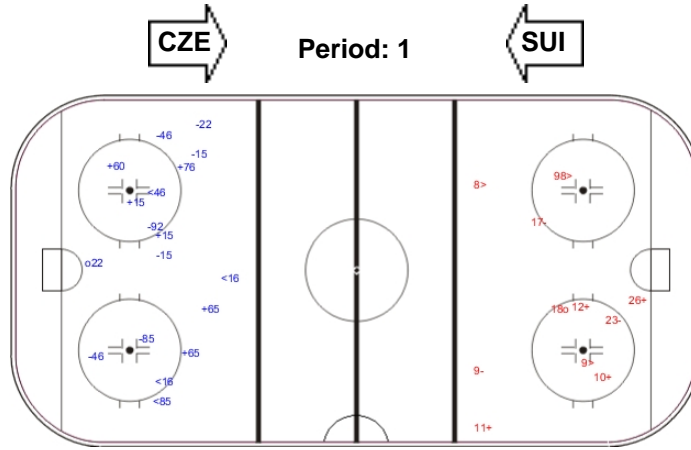

SHOT CHART

CZE - SUI

Shots by SUI

Goals (o): 1 SSG (+): 6
SSP (-): 4 SPG (-): 7

Shots by CZE

Goals (o): 3 SSG (+): 4
SSP (-): 10 SPG (-): 1

Shots by SUI

Goals (o): 0 SSG (+): 13
SSP (-): 3 SPG (-): 2

Shots by CZE

Goals (o): 1 SSG (+): 4
SSP (-): 3 SPG (-): 3

Shots by SUI

Goals (o): 3 SSG (+): 6
SSP (-): 4 SPG (-): 3

Shots by CZE

Goals (o): 0 SSG (+): 6
SSP (-): 4 SPG (-): 1

ROYAL ARENA

ICE HOCKEY