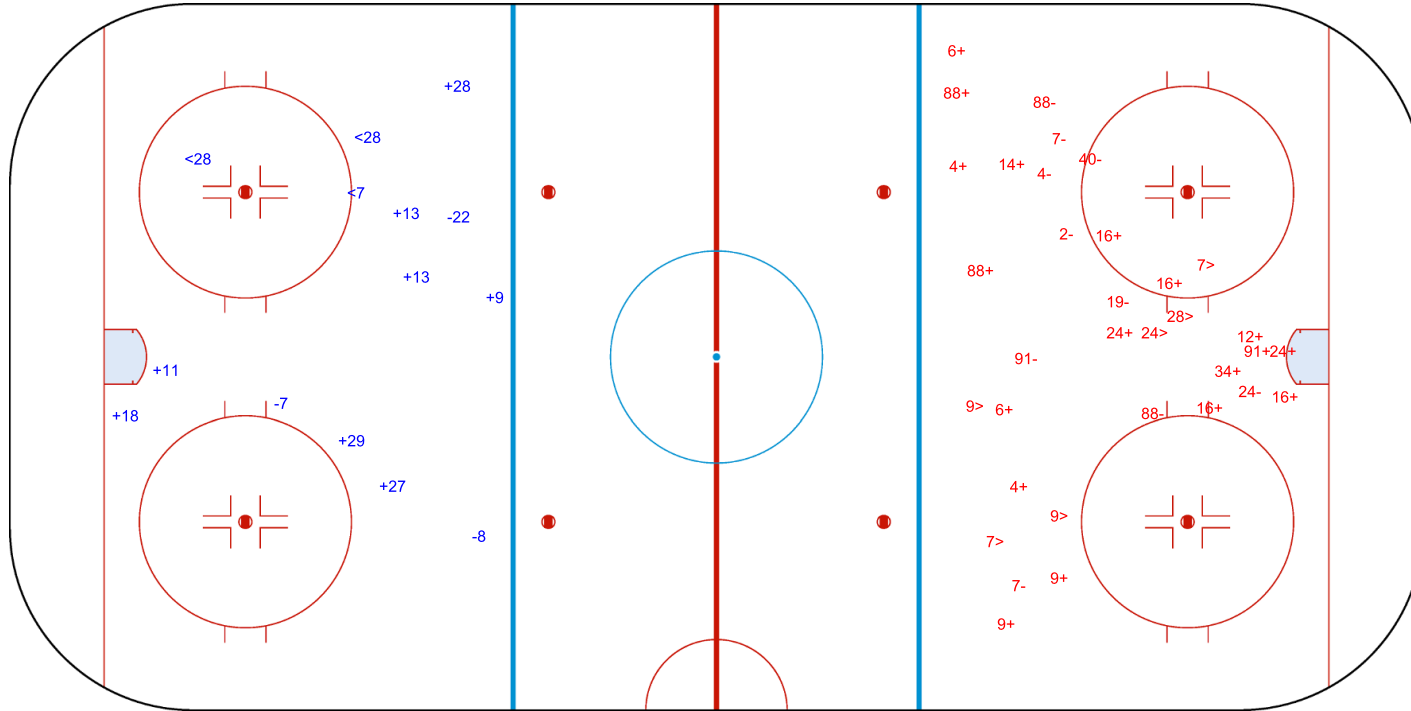

Shots by GER

Goals (o): 0   SSG (+): 8
SSP (-): 3   SPG (-): 3

GK 36 of FIN

3rd Period

Shots by FIN

Goals (o): 0   SSG (+): 18
SSP (>): 6   SPG (-): 10

GK 31 of GER

Legend:	GK Goalkeeper	SPG Shots past goal	SSG Shots saved by goalkeeper	SSP Shots saved by player