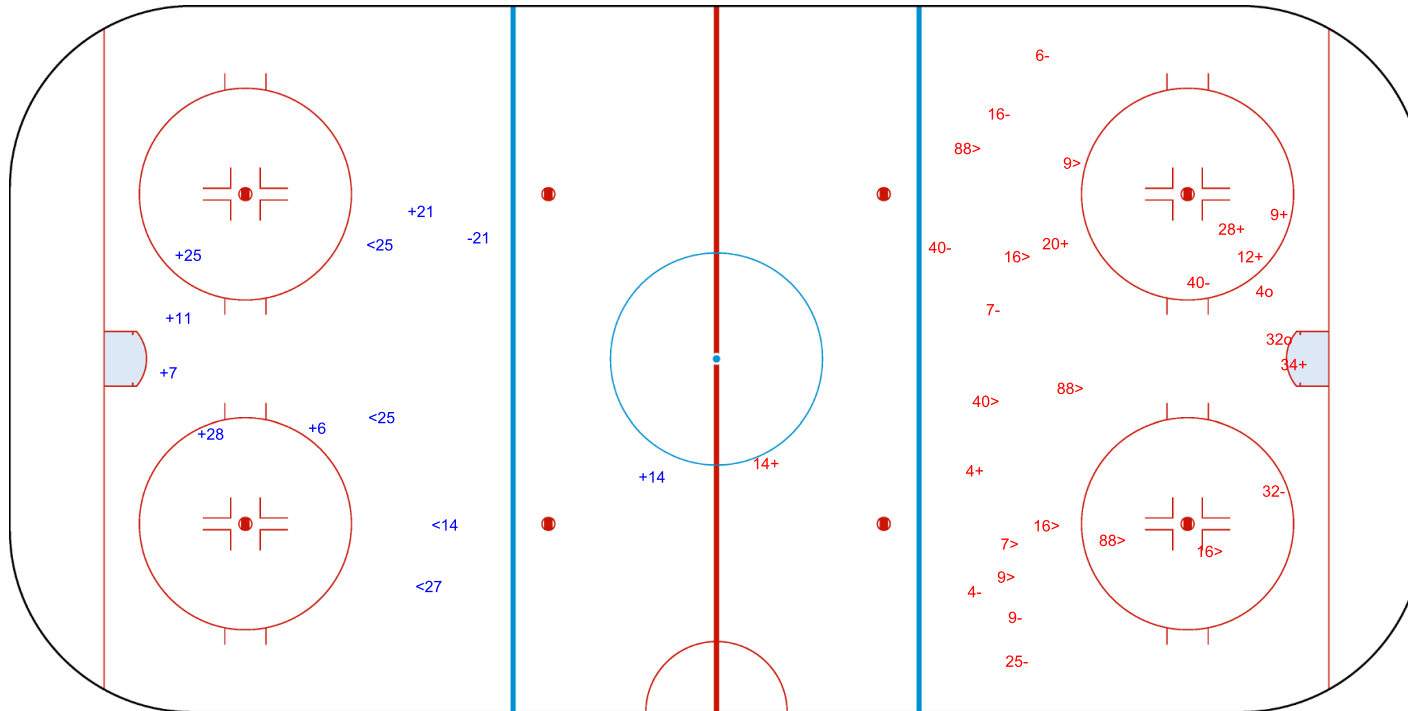

SHOT CHART
FIN - GER

Shots by GER
Goals (o): 0 SSG (+): 7
SSP (<): 4 SPG (-): 1

GK 36 of FIN

1st Period

Shots by FIN
Goals (o): 2 SSG (+): 7
SSP (>): 10 SPG (-): 9

GK 31 of GER

Shots by FIN
Goals (o): 1
SSP (<): 8
SSG (+): 15
SPG (-): 5