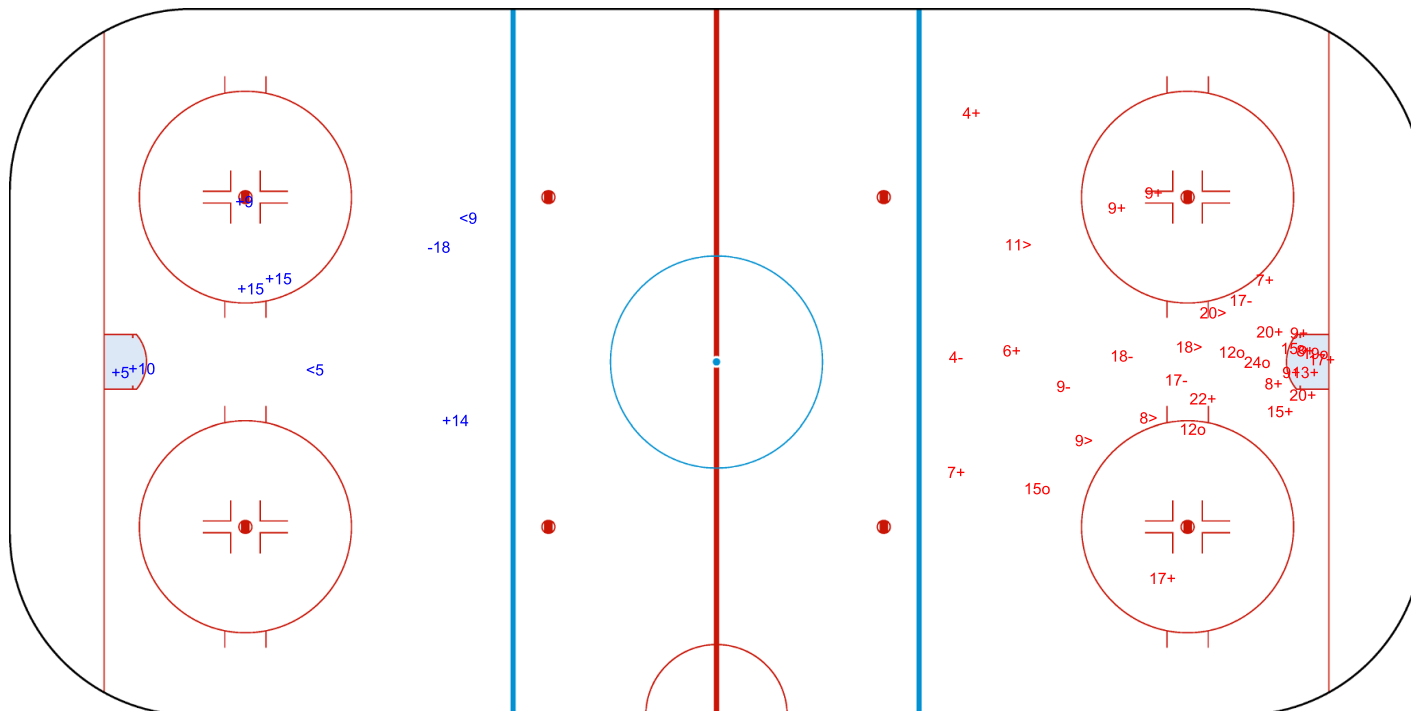

SHOT CHART

ISR - LUX

1st Period

Shots by ISR
Goals (o): 5 SSG (+): 14
SSP (<): 5 SPG (-): 5

Shots by LUX
Goals (o): 0 SSG (+): 8
SSP (>): 1 SPG (-): 2

GK 25 of LUX

GK 25 of ISR

Shots by LUX
Goals (o): 0
SSP (<): 2
SSG (+): 6
SPG (-): 1

GK 25 of ISR

ISR → 2nd Period ← LUX

Shots by ISR
Goals (o): 6
SSP (>): 5
SSG (+): 17
SPG (-): 5

GK 25 of LUX

Shots by ISR

Goals (o): 7 SSG (+): 14
SSP (<): 3 SPG (-): 2

GK 1 of LUX

GK 25 of LUX