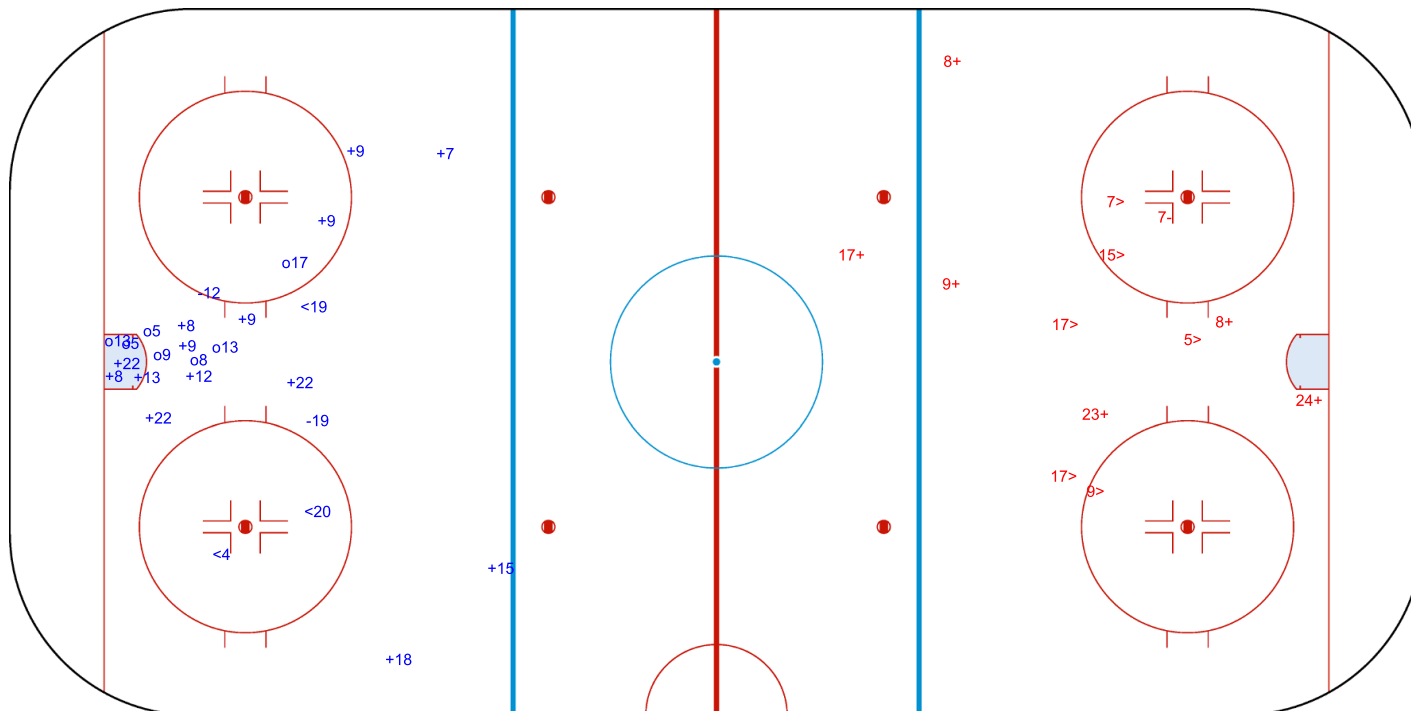

Shots by ISR

Goals (o): 7   SSG (+): 14
SSP (<): 3   SPG (-): 2

GK 1 of LUX

GK 25 of LUX

3rd Period

Shots by LUX

Goals (o): 0   SSG (+): 6
SSP (>): 6   SPG (-): 1

GK 25 of ISR

Legend:			
GK	Goalkeeper	SPG	Shots past goal
		SSG	Shots saved by goalkeeper
		SSP	Shots saved by player

REVISED Revised due to goal correction from team ISR