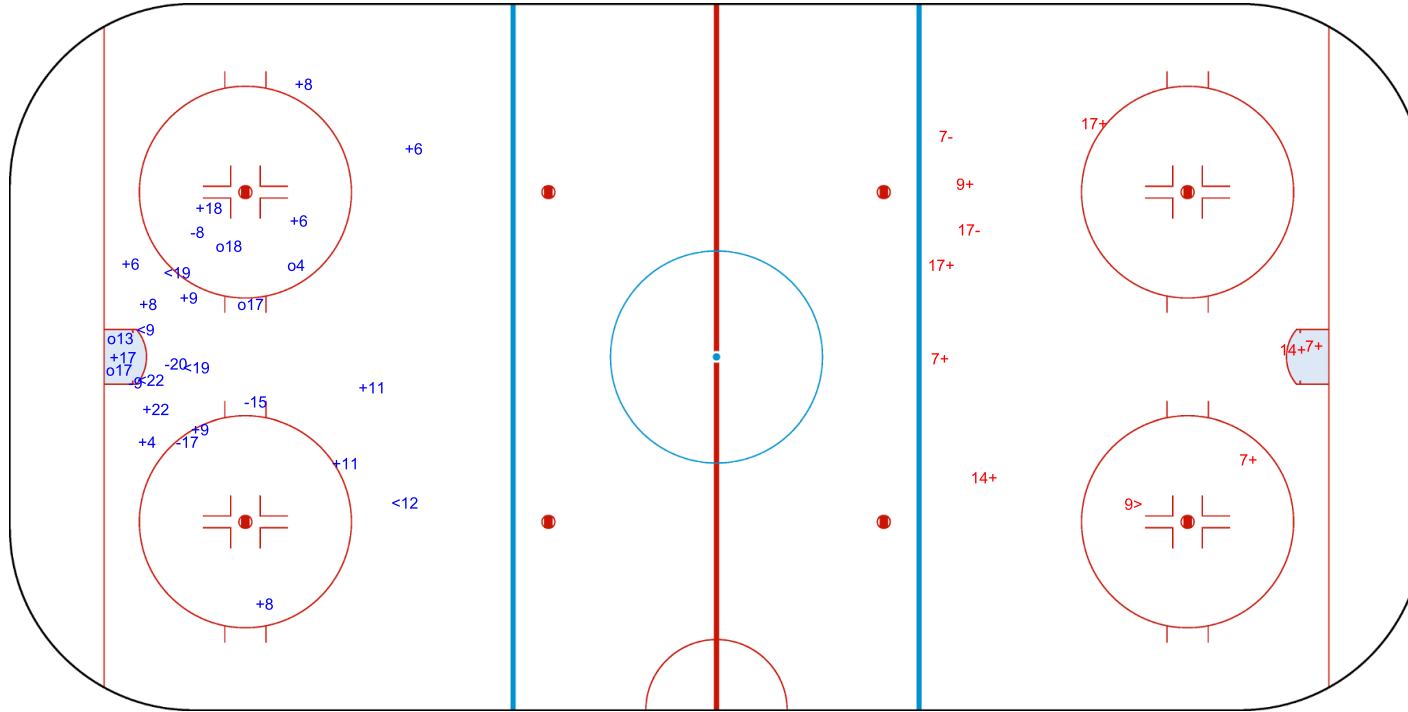

SHOT CHART

ISR - LUX

1st Period

Shots by ISR
Goals (o): 5 SSG (+): 14
SSP (<): 5 SPG (-): 5

Shots by LUX
Goals (o): 0 SSG (+): 8
SSP (>): 1 SPG (-): 2

GK 25 of LUX

GK 25 of ISR

Shots by LUX
Goals (o): 0
SSP (<): 2
SSG (+): 6
SPG (-): 1

GK 25 of ISR

ISR → 2nd Period ← LUX

Shots by ISR
Goals (o): 6
SSP (>): 5
SSG (+): 17
SPG (-): 5

GK 25 of LUX

Shots by ISR

Goals (o): 7 SSG (+): 14
SSP (<): 3 SPG (-): 2

GK 1 of LUX

GK 25 of LUX