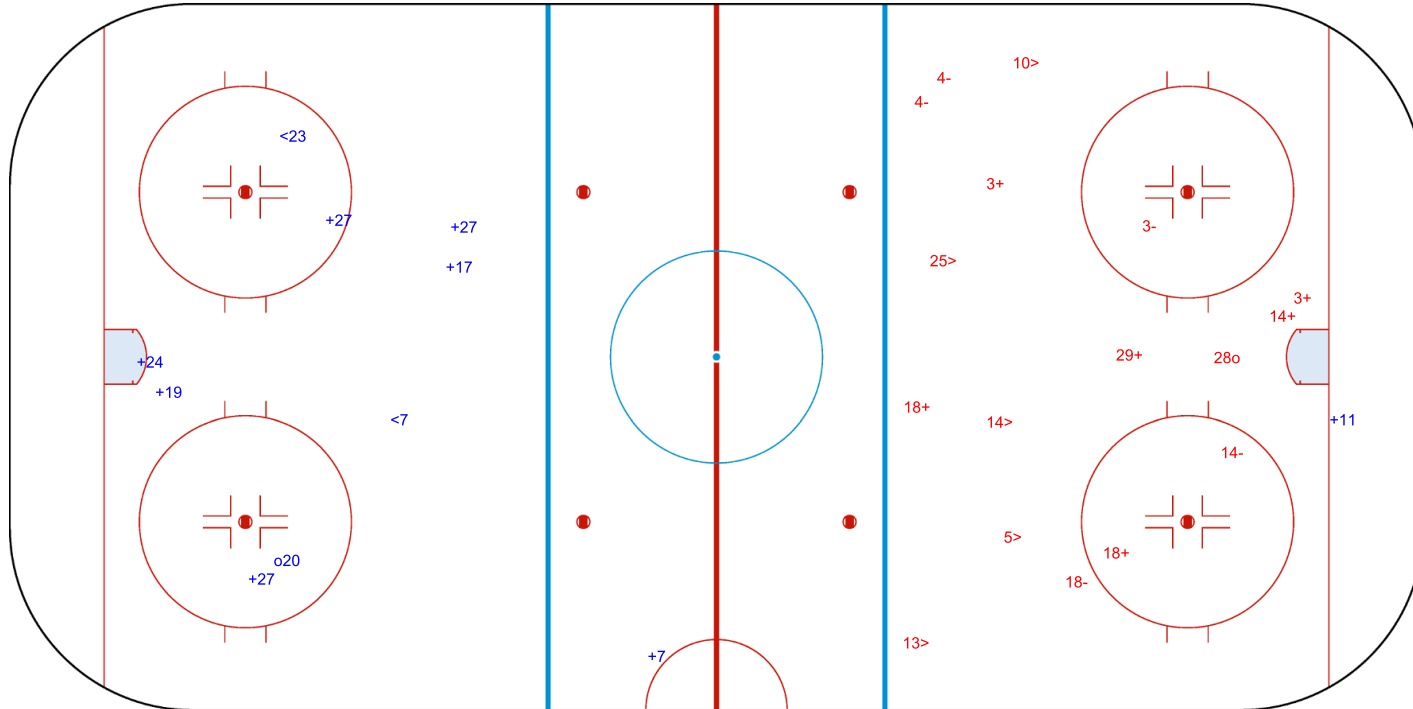

Period: 3

Shots by SWE

Goals (o): 1 SSG (+): 6
SSP (>): 5 SPG (-): 5

GK 1 of RUS

Shots by RUS
Goals (o): 1 SSG (+): 4
SSP (<): 1 SPG (-): 1

GK 1 of SWE

SWE → Overtime ← RUS

Shots by SWE
Goals (o): 0 SSG (+): 2
SSP (>): 0 SPG (-): 1