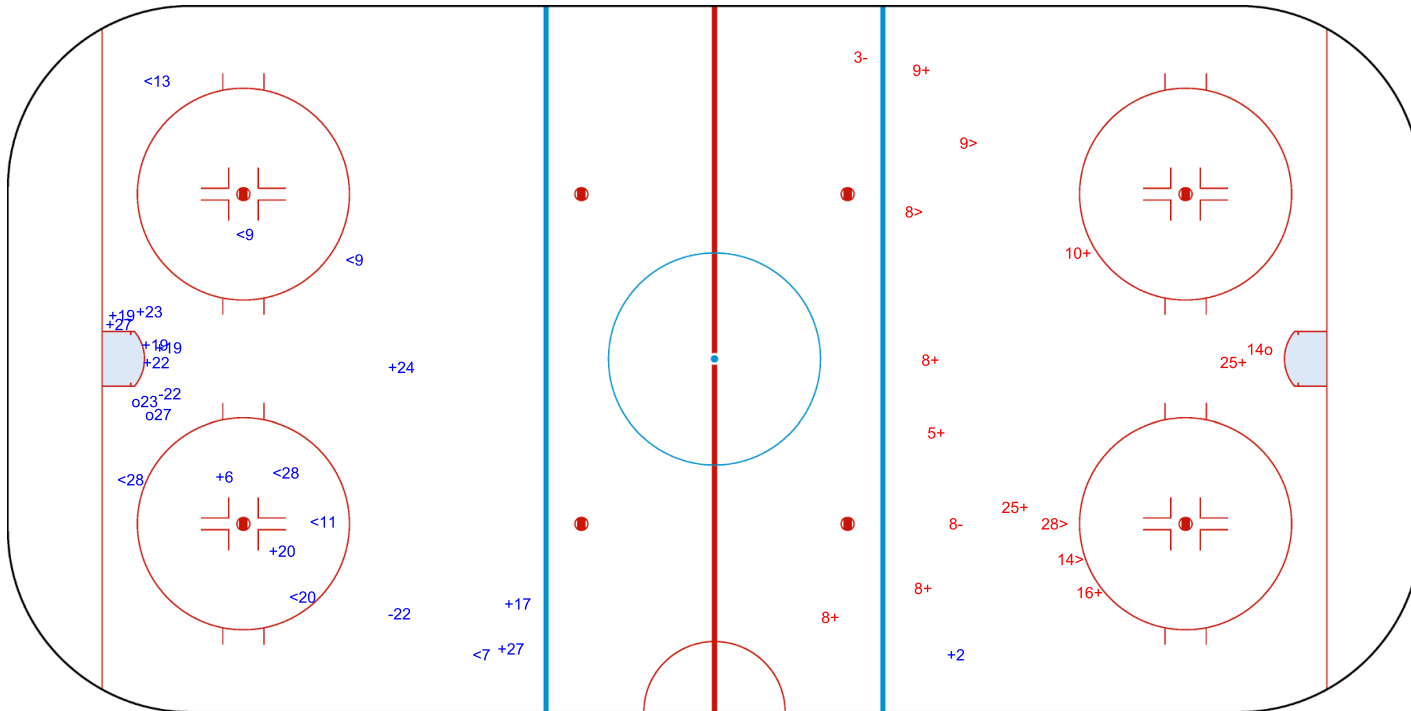

SHOT CHART
RUS - SWE

Shots by RUS
Goals (o): 2 SSG (+): 12
SSP (<): 8 SPG (-): 2

GK 1 of SWE

SWE Period: 1 RUS

Shots by SWE
Goals (o): 1 SSG (+): 9
SSP (>): 4 SPG (-): 2

GK 1 of RUS

Shots by SWE

Goals (o): 1 SSG (+): 16
SSP (<): 10 SPG (-): 7