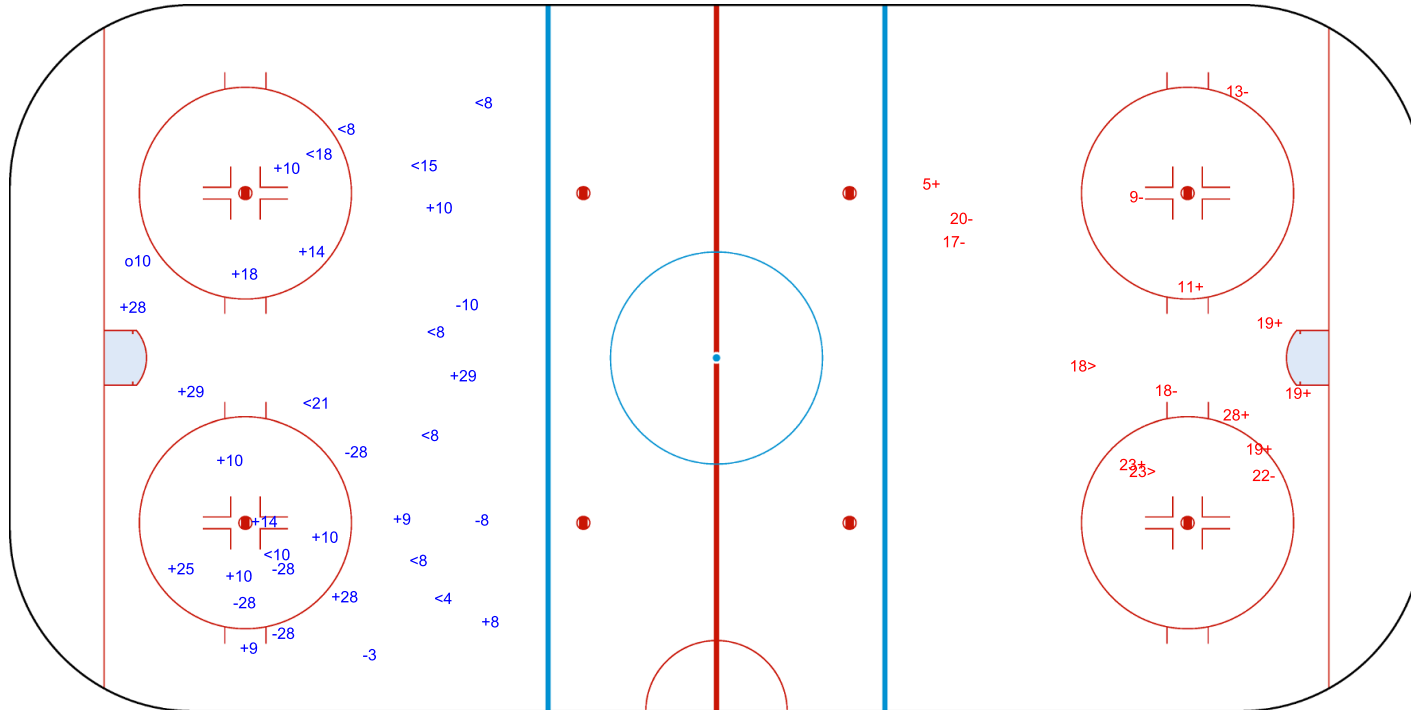

GK 1 of RUS

Period: 2

Shots by RUS

Goals (o): 0 SSG (+): 7
SSP (>): 2 SPG (-): 6

GK 1 of SWE

Shots by RUS

Goals (o): 1 SSG (+): 8
SSP (<): 2 SPG (-): 0

GK 1 of SWE