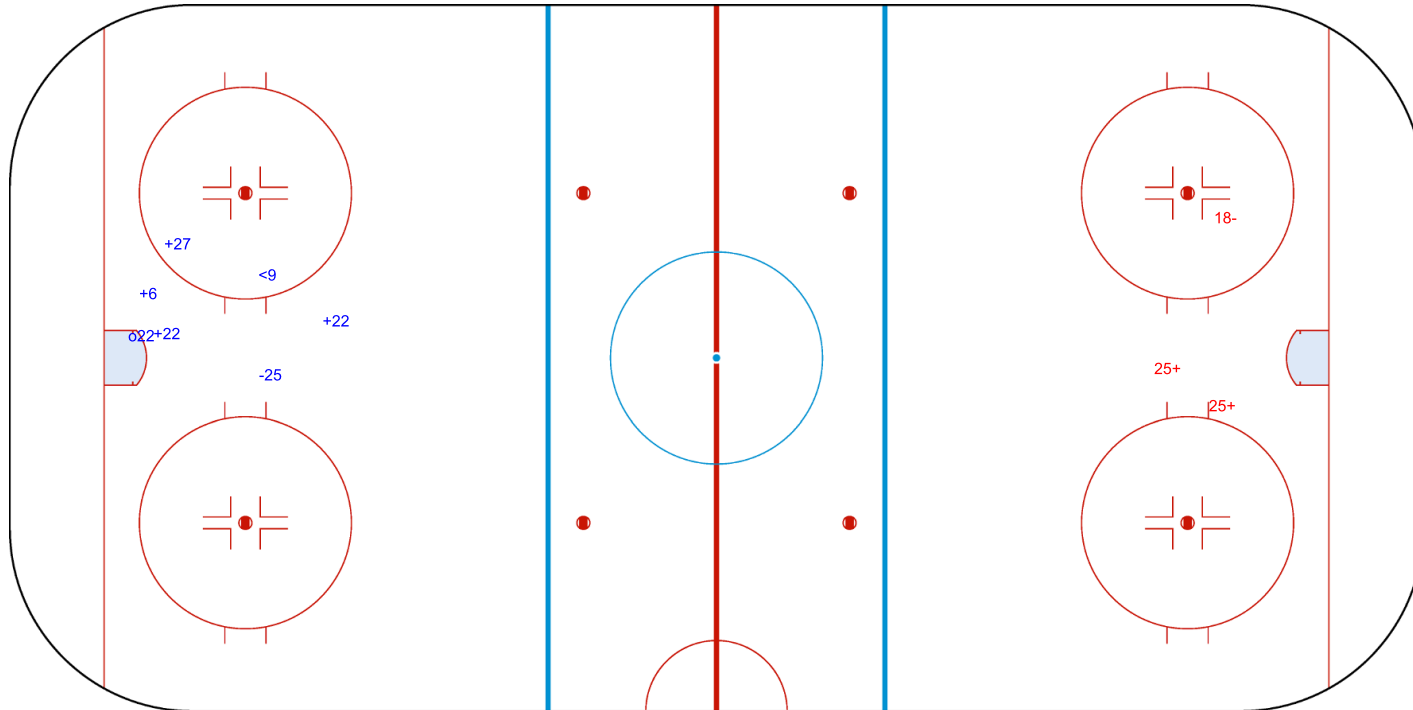

Shots by RUS
Goals (o): 1   SSG (+): 4
SSP (<): 1   SPG (-): 1

GK 1 of SWE

SWE → Overtime ← RUS

Shots by SWE
Goals (o): 0   SSG (+): 2
SSP (>): 0   SPG (-): 1

GK 1 of RUS

Legend:	GK Goalkeeper	SPG Shots past goal	SSG Shots saved by goalkeeper	SSP Shots saved by player