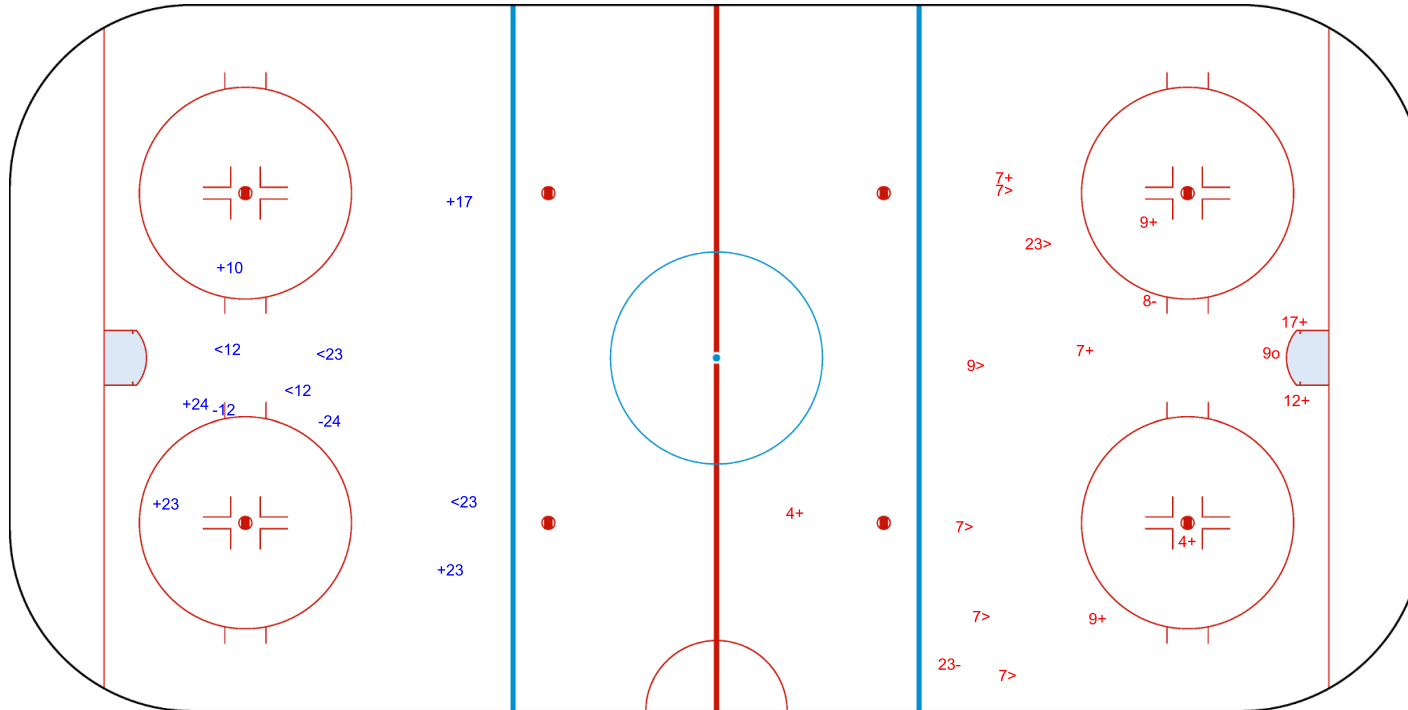

ICE HOCKEY
WOMEN'S WORLD
CHAMPIONSHIP
CHINA
Shenzhen
Division I - Group A

WED 23 AUG 2023

START TIME 16:30

ROUND ROBIN, GAME 8

INTERNATIONAL
ICE HOCKEY
FEDERATION

Shots by AUT

Goals (o): 0

SSG (+): 5

SSP (-): 4

SPG (-): 2

GK 1 of NED

3rd Period

Shots by NED

Goals (o): 1

SSG (+): 8

SSP (>): 6

SPG (-): 2

o9

GK 25 of AUT

Legend:	GK Goalkeeper	SPG Shots past goal	SSG Shots saved by goalkeeper	SSP Shots saved by player