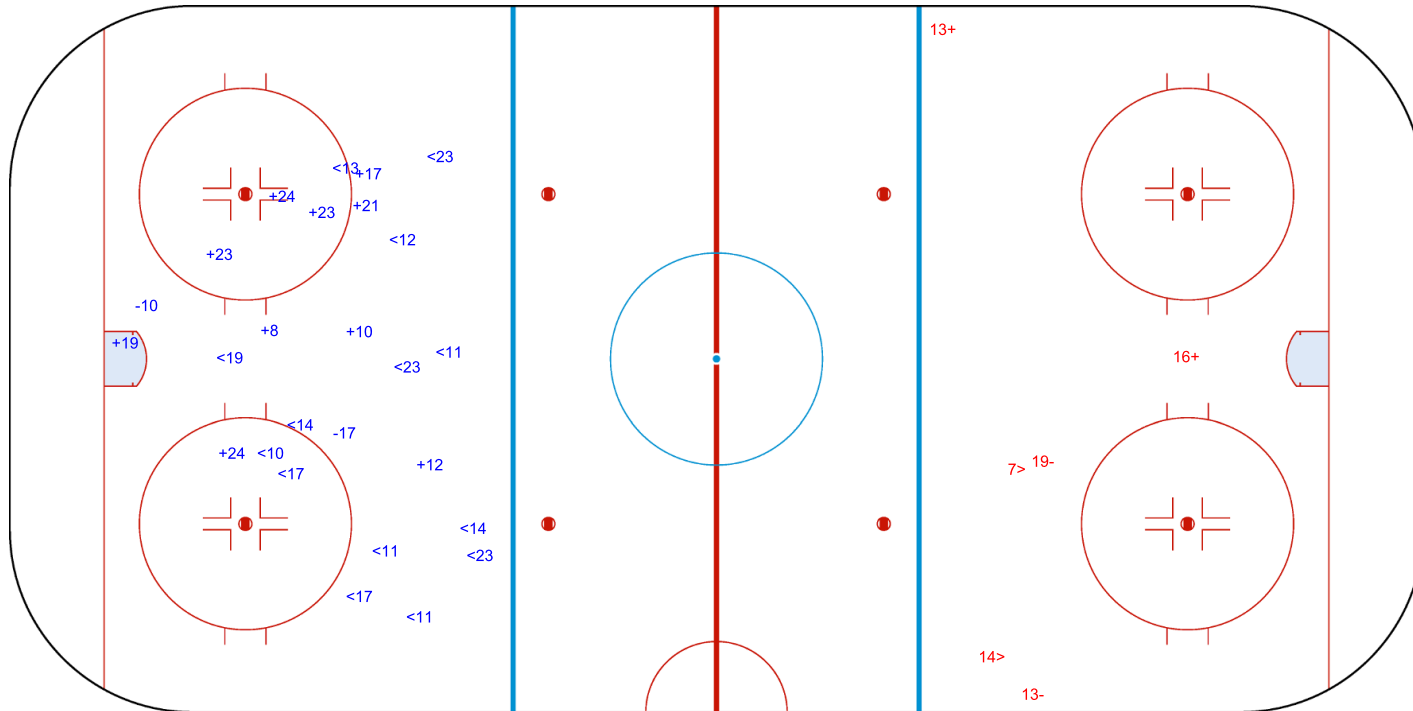

SHOT CHART  
NED - AUT

Shots by AUT  
Goals (o): 0  
SSP (<): 14  
SSG (+): 10  
SPG (-): 2

GK 1 of NED

NED → 1st Period ← AUT

Shots by NED  
Goals (o): 0  
SSP (>): 2  
SSG (+): 2  
SPG (-): 2

GK 25 of AUT

ICE HOCKEY  
WOMEN'S WORLD  
CHAMPIONSHIP  
CHINA  
Shenzhen  
Division I - Group A

WED 23 AUG 2023

START TIME 16:30

ROUND ROBIN, GAME 8

INTERNATIONAL  
ICE HOCKEY  
FEDERATION

Shots by AUT

Goals (o): 0

SSG (+): 5