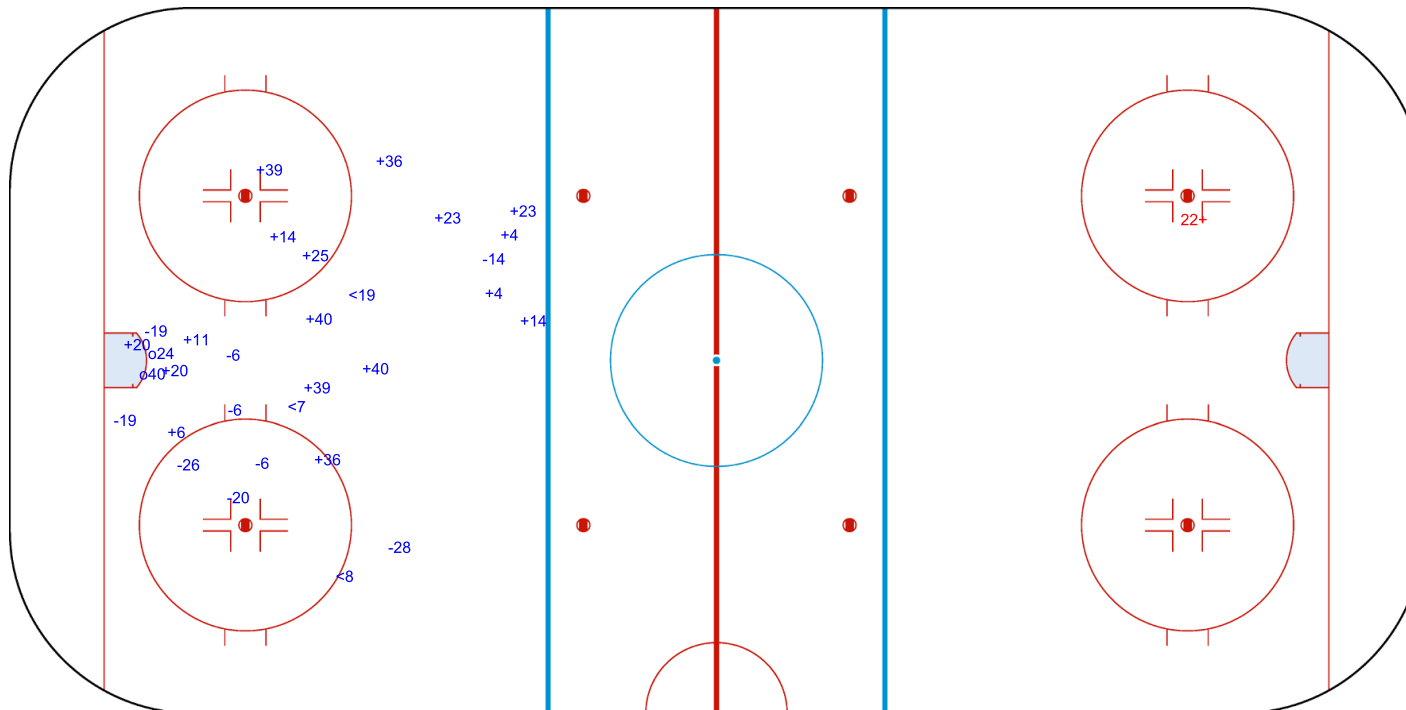

SHOT CHART  
 CAN - GER

Shots by CAN  
 Goals (o): 2  
 SSP (-): 3  
 SSG (+): 17  
 SPG (-): 9

GK 30 of GER

GER →      ← CAN  
 Period: 3

Shots by GER  
 Goals (o): 0  
 SSP (>): 0  
 SSG (+): 1  
 SPG (-): 0

GK 38 of CAN

Legend:	
<b>GK</b>	Goalkeeper
<b>SPG</b>	Shots past goal
<b>SSG</b>	Shots saved by goalkeeper
<b>SSP</b>	Shots saved by player