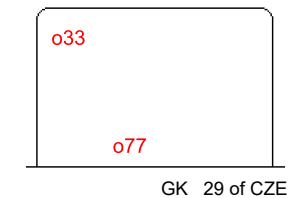

SHOT CHART
 FIN - CZE

Shots by CZE
 Goals (o): 1 SSG (+): 8
 SSP (-): 2 SPG (-): 1

FIN Period: 2 CZE

Shots by FIN
 Goals (o): 2 SSG (+): 13
 SSP (>): 9 SPG (-): 3

Legend:	
GK	Goalkeeper
SPG	Shots past goal
SSG	Shots saved by goalkeeper
SSP	Shots saved by player