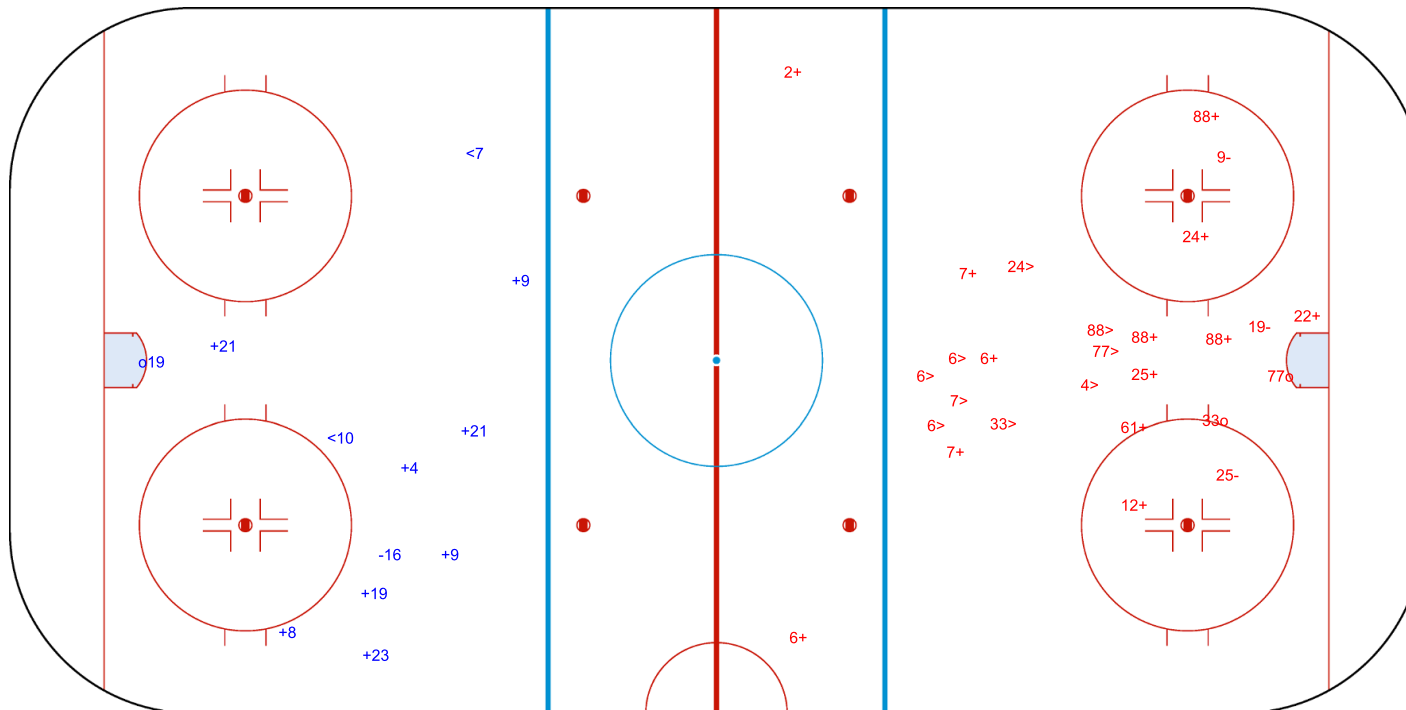

SHOT CHART
 FIN - CZE

Shots by CZE
 Goals (o): 1 SSG (+): 8
 SSP (-): 2 SPG (-): 1

FIN Period: 2 CZE

Shots by FIN
 Goals (o): 2 SSG (+): 13
 SSP (>): 9 SPG (-): 3

Legend:	
GK	Goalkeeper
SPG	Shots past goal
SSG	Shots saved by goalkeeper
SSP	Shots saved by player