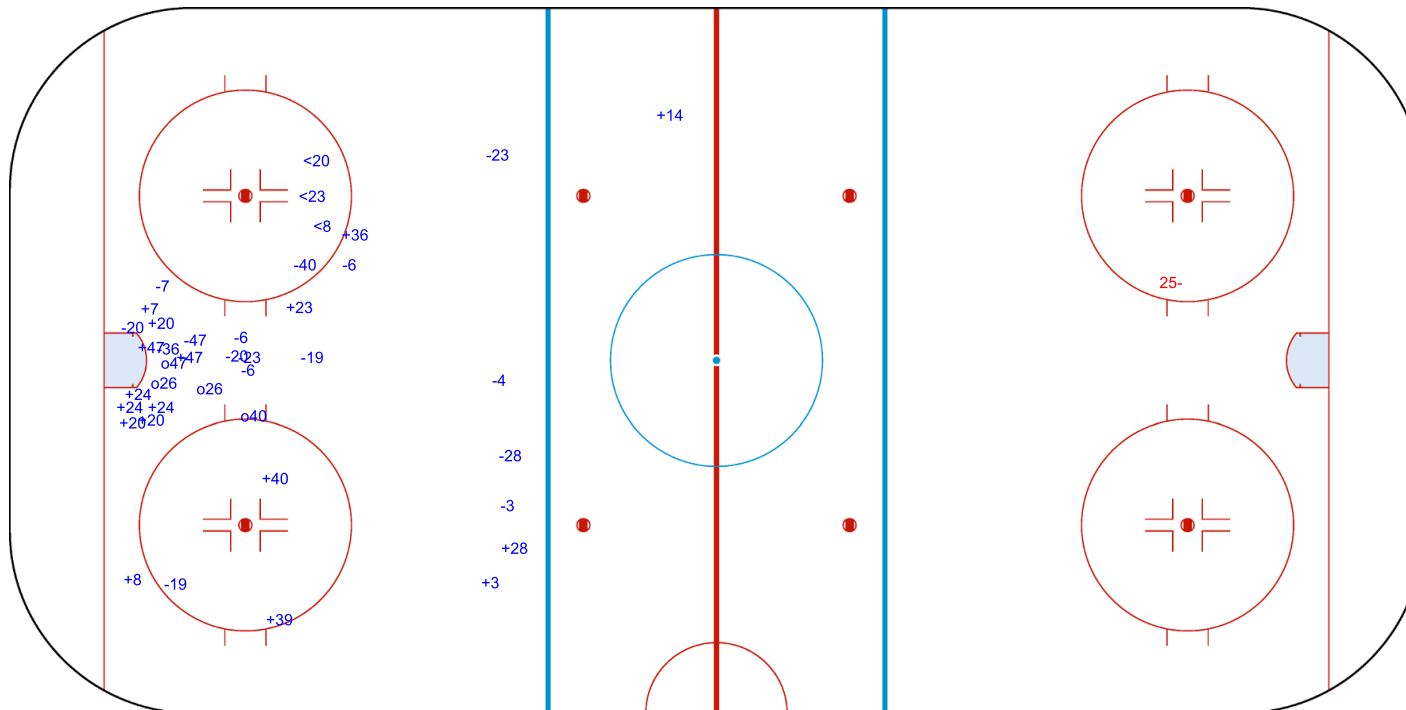

SHOT CHART
 SUI - CAN

Shots by CAN
 Goals (o): 4 SSG (+): 17
 SSP (-): 3 SPG (-): 16

GK 20 of SUI

SUI Period: 3 CAN

Shots by SUI
 Goals (o): 0 SSG (+): 0
 SSP (>): 0 SPG (-): 1

GK 1 of CAN

Legend:	
GK Goalkeeper	SSP Shots saved by player
SPG Shots past goal	SSG Shots saved by goalkeeper