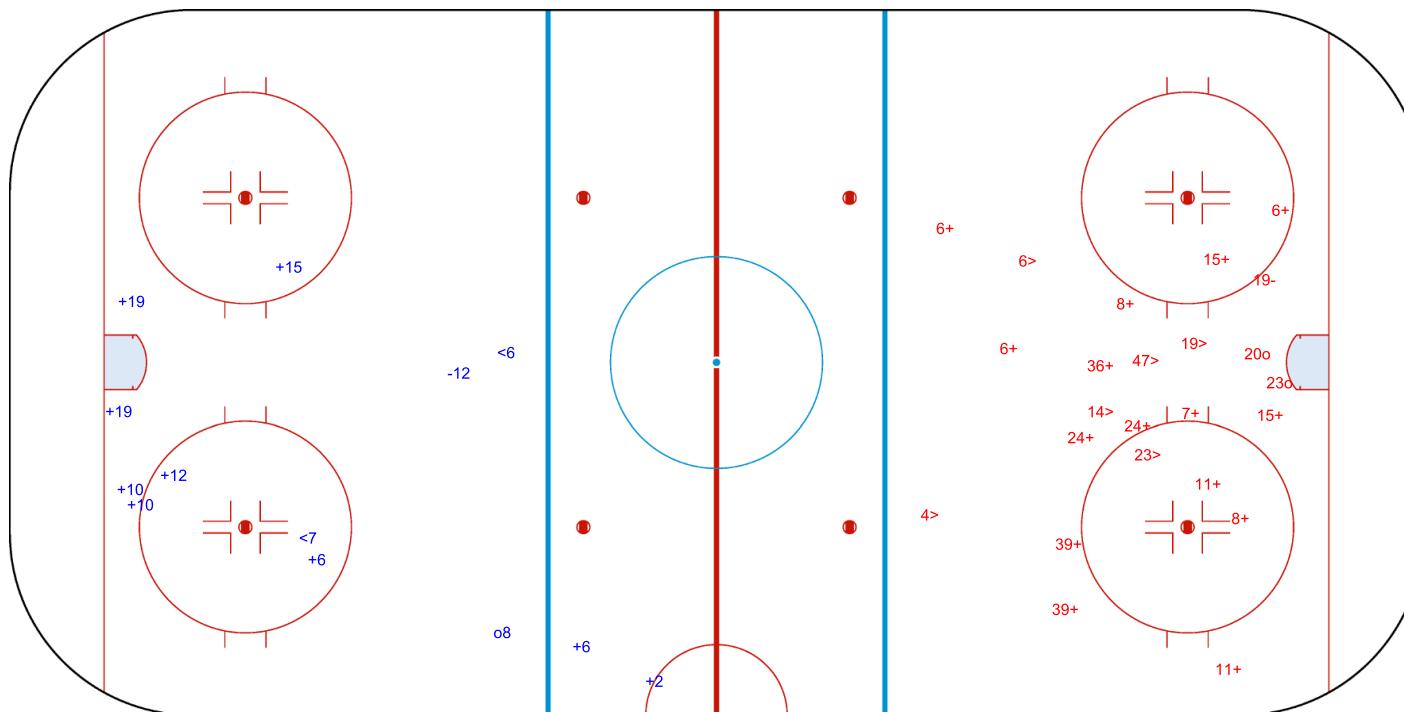

SHOT CHART  
 CAN - FIN

Shots by FIN  
 Goals (o): 1      SSG (+): 9  
 SSP (-): 2      SPG (-): 1

GK 1 of CAN

Period: 3

Shots by CAN  
 Goals (o): 2      SSG (+): 15  
 SSP (>): 6      SPG (-): 1

GK 1 of FIN

Legend:	
<b>GK</b>	Goalkeeper
<b>SPG</b>	Shots past goal
<b>SSG</b>	Shots saved by goalkeeper
<b>SSP</b>	Shots saved by player