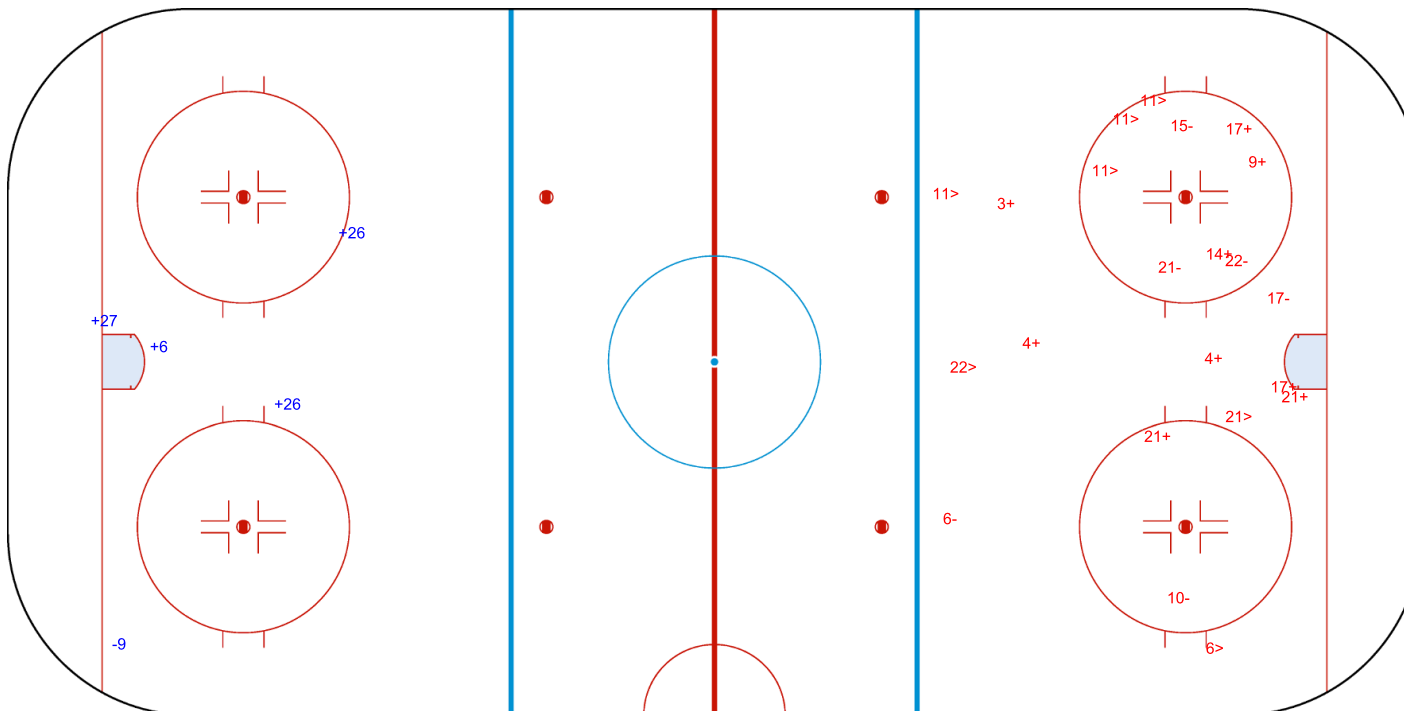

Shots by SUI  
 Goals (o): 0    SSG (+): 4  
 SSP (<): 0    SPG (-): 1

GK 29 of CZE

**2nd Period**

Shots by CZE  
 Goals (o): 0    SSG (+): 9  
 SSP (>): 7    SPG (-): 6

GK 30 of SUI

Shots by CZE

Goals (o): 3    SSG (+): 9  
SSP (-): 6    SPG (-): 5