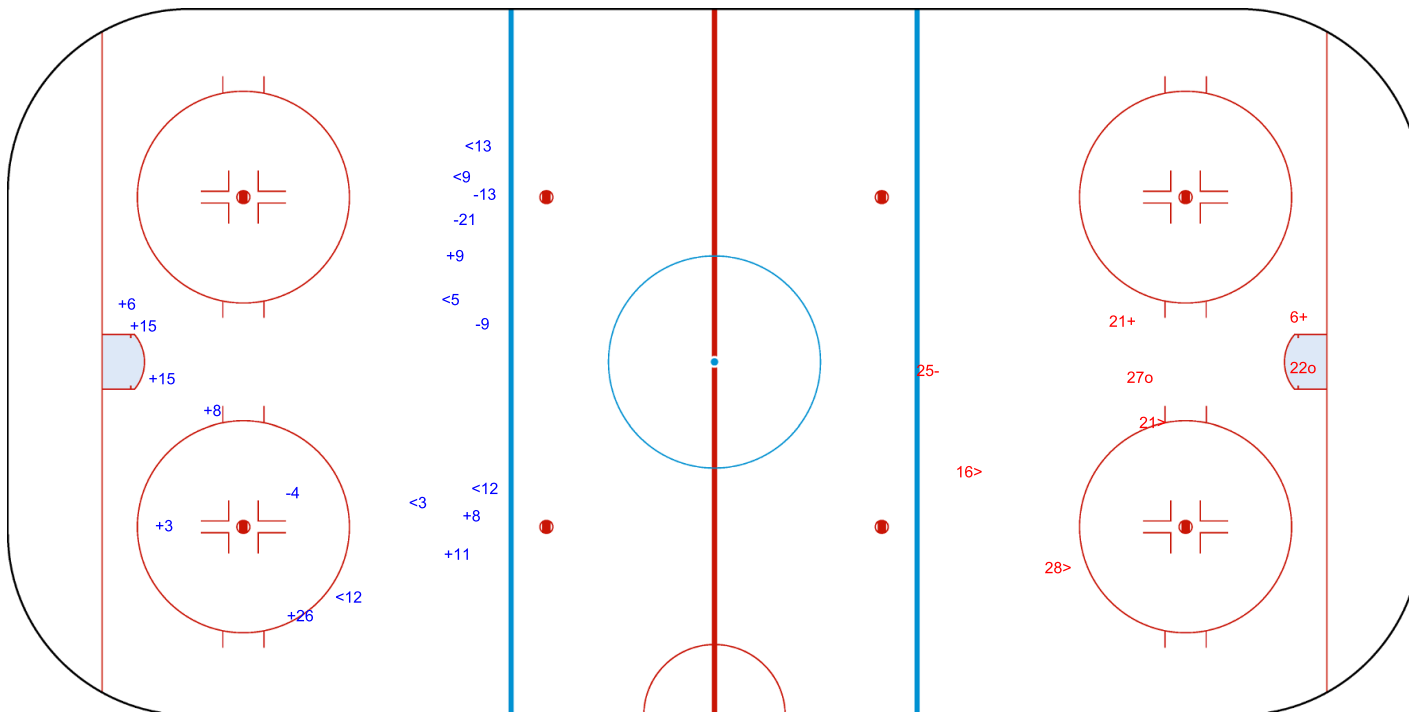

SHOT CHART  
CZE - SUI

Shots by CZE  
Goals (o): 0  
SSP (<): 6  
SSG (+): 9  
SPG (-): 4

GK 30 of SUI

SUI → 1st Period ← CZE

Shots by SUI  
Goals (o): 2  
SSP (>): 3  
SSG (+): 2  
SPG (-): 1

GK 29 of CZE