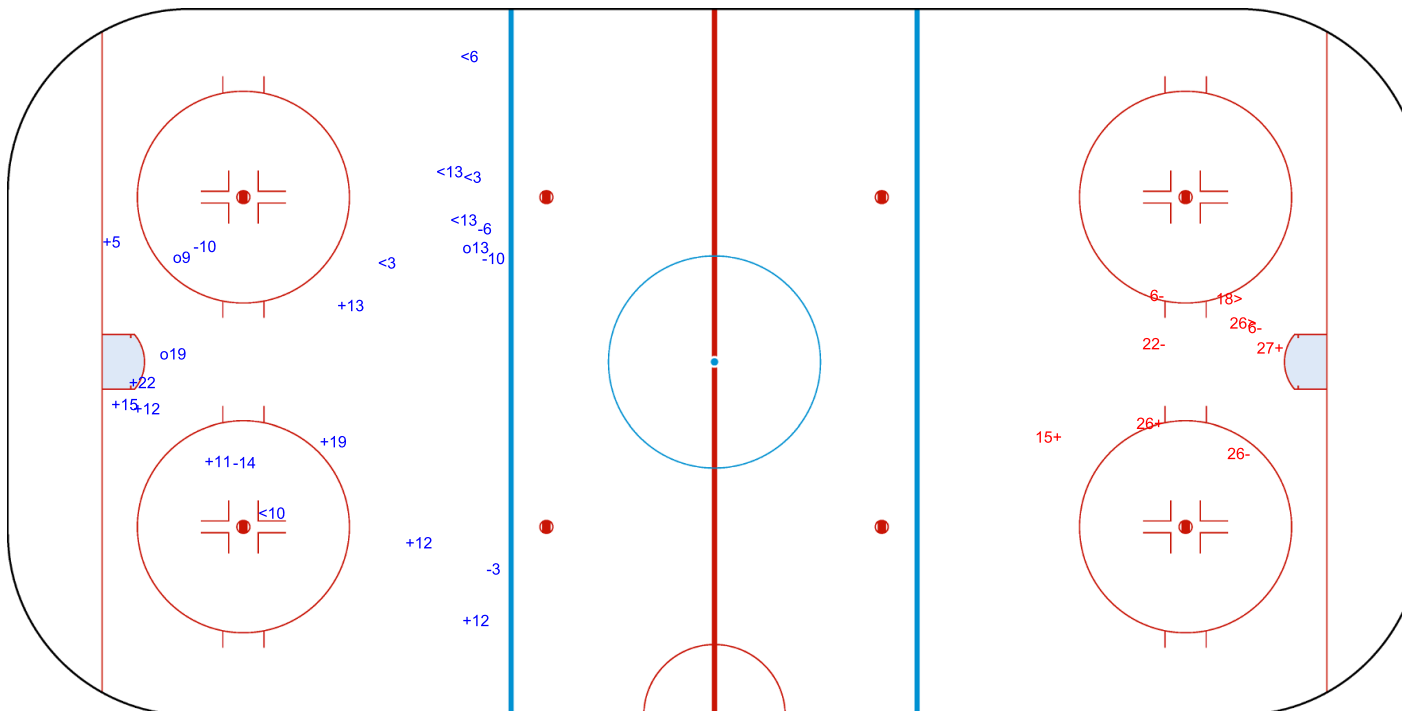

GK 30 of SUI

3rd Period

Shots by SUI

Goals (o): 0    SSG (+): 3  
SSP (>): 2    SPG (-): 4

GK 29 of CZE

<b>Legend:</b>					
<b>GK</b>	Goalkeeper	<b>SPG</b>	Shots past goal	<b>SSG</b>	Shots saved by goalkeeper
				<b>SSP</b>	Shots saved by player