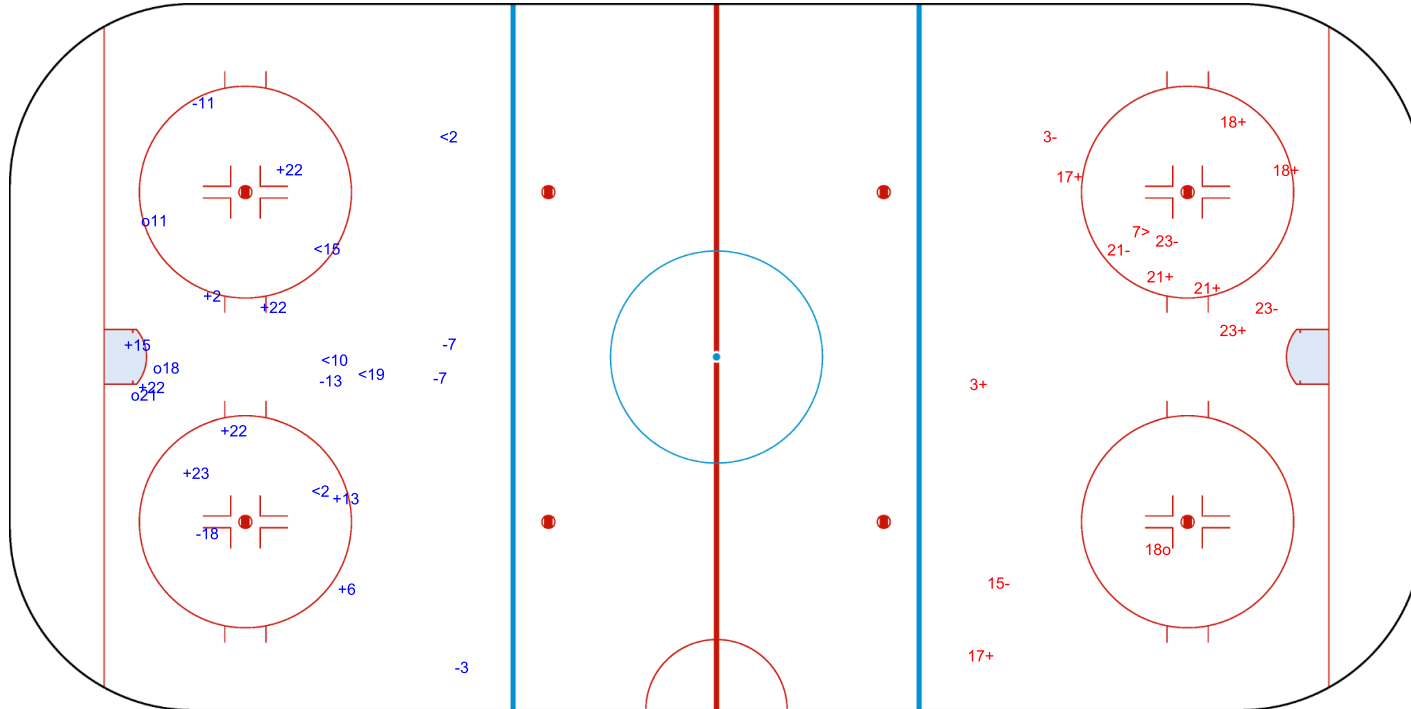

Shots by ESP

Goals (o): 3    SSG (+): 9  
SSP (-): 5    SPG (-): 6

GK 25 of ISR

ISR → 3rd Period ← ESP

Shots by ISR

Goals (o): 1    SSG (+): 8  
SSP (>): 1    SPG (-): 5

GK 25 of ESP

<b>Legend:</b>			
<b>GK</b>	Goalkeeper	<b>SPG</b>	Shots past goal
		<b>SSG</b>	Shots saved by goalkeeper
		<b>SSP</b>	Shots saved by player

**REVISED** Correction goal#6 for SPN from 7 to 18.