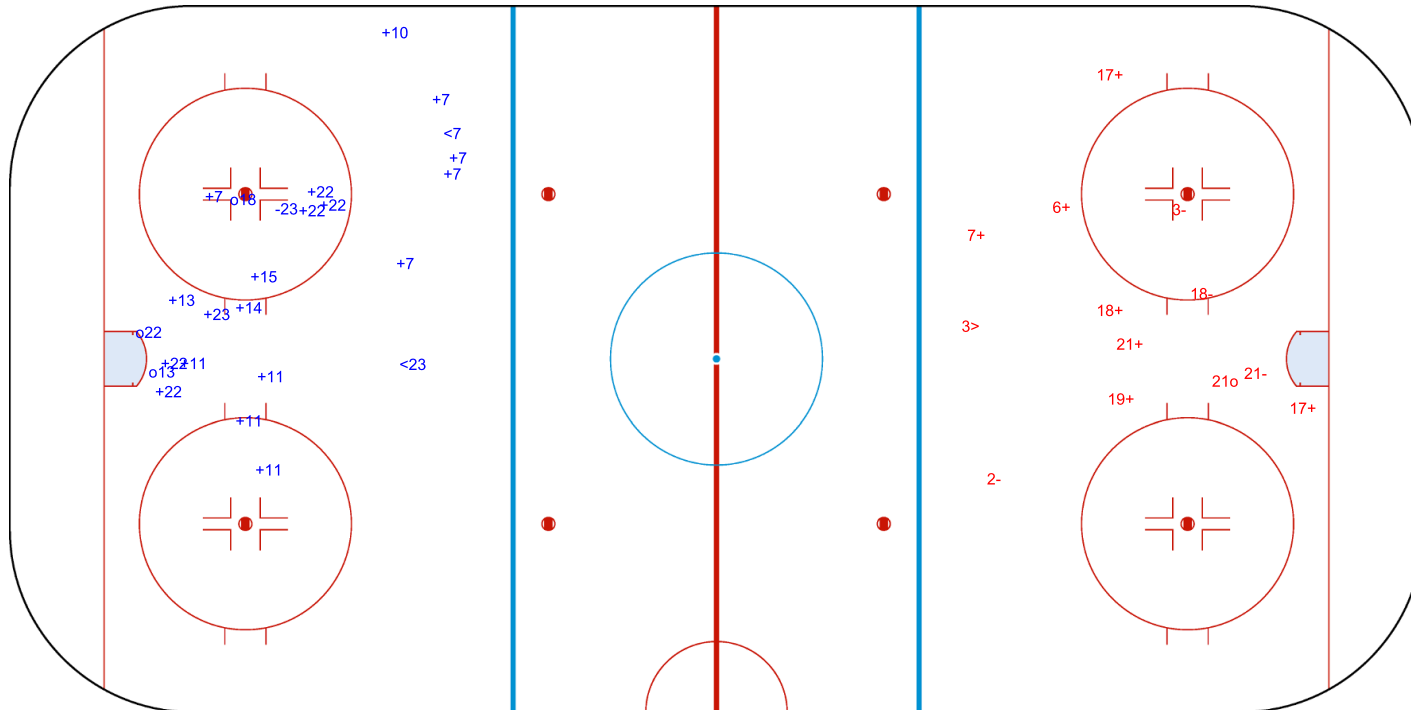

SHOT CHART

ISR - ESP

1st Period

Shots by ESP

Goals (o): 3      SSG (+): 19  
SSP (<): 2      SPG (-): 1

GK 25 of ISR

Shots by ISR

Goals (o): 1      SSG (+): 7  
SSP (>): 1      SPG (-): 4

GK 25 of ESP

Shots by ISR

Goals (o): 1    SSG (+): 8  
SSP (<): 1    SPG (-): 5

GK 25 of ESP

2nd Period

Shots by ESP

Goals (o): 1    SSG (+): 12  
SSP (>): 2    SPG (-): 7

GK 25 of ISR