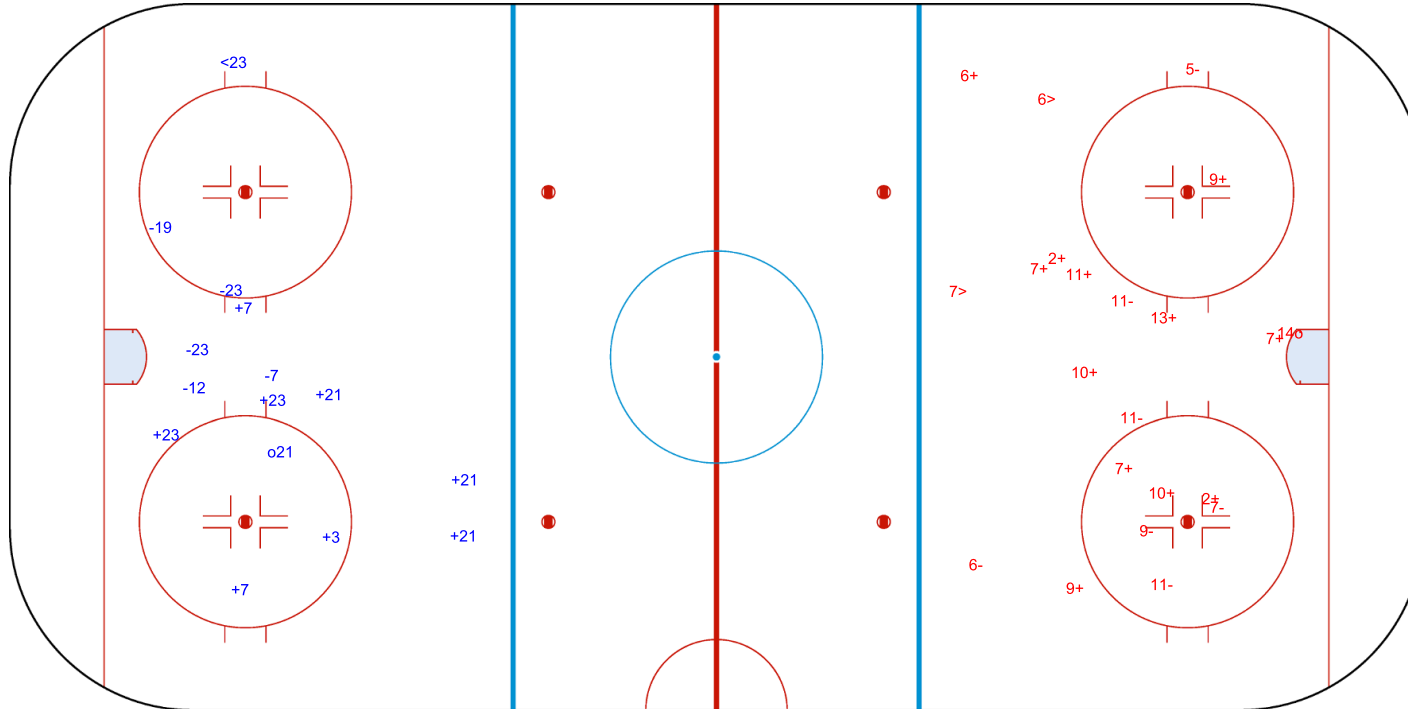

SHOT CHART

ISR - ESP

1st Period

Shots by ESP

Goals (o): 3      SSG (+): 19  
SSP (<): 2      SPG (-): 1

GK 25 of ISR

Shots by ISR

Goals (o): 1      SSG (+): 7  
SSP (>): 1      SPG (-): 4

GK 25 of ESP

Shots by ISR

Goals (o): 1    SSG (+): 8  
SSP (<): 1    SPG (-): 5

GK 25 of ESP

2nd Period

Shots by ESP

Goals (o): 1    SSG (+): 12  
SSP (>): 2    SPG (-): 7

GK 25 of ISR