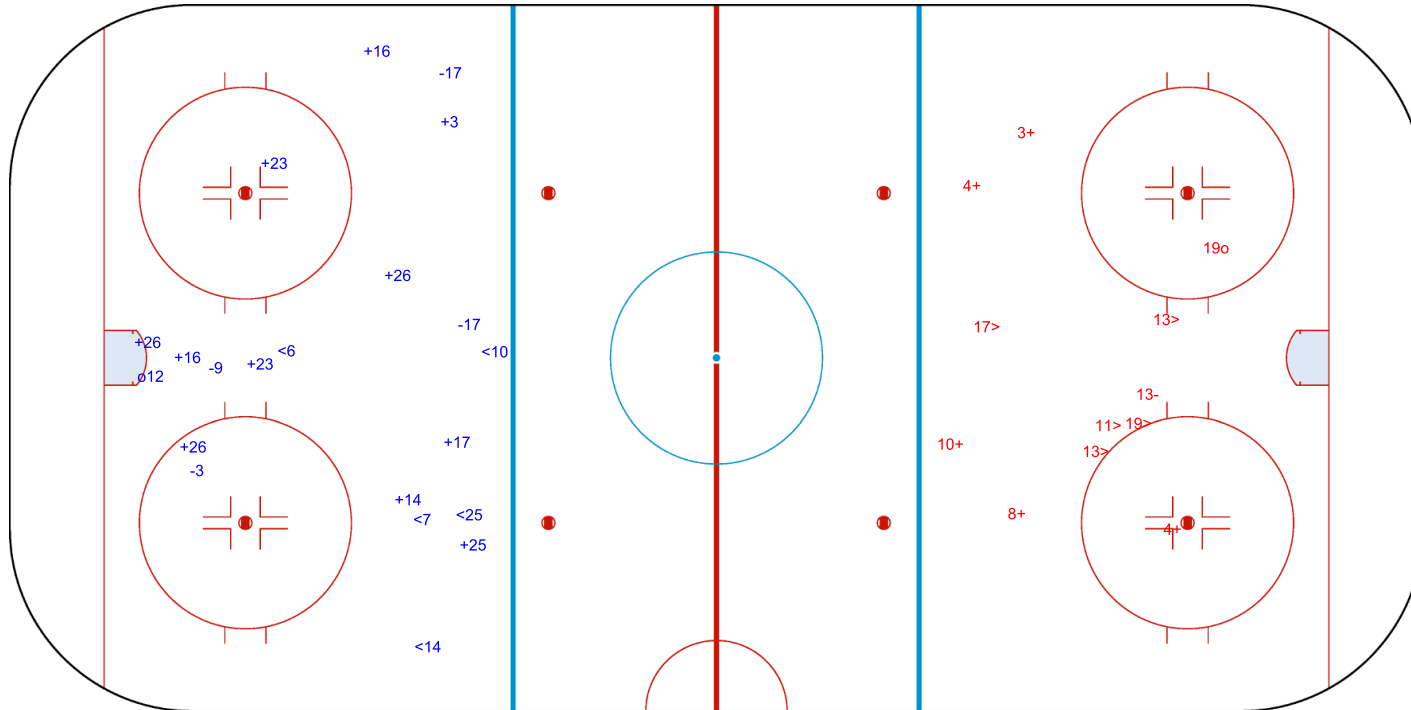

Shots by SUI
Goals (o): 1
SSP (<): 5

SSG (+): 11
SPG (-): 4

GK 29 of GER

2nd Period

Shots by GER
Goals (o): 1
SSP (>): 5

SSG (+): 5
SPG (-): 1

GK 30 of SUI

Shots by GER