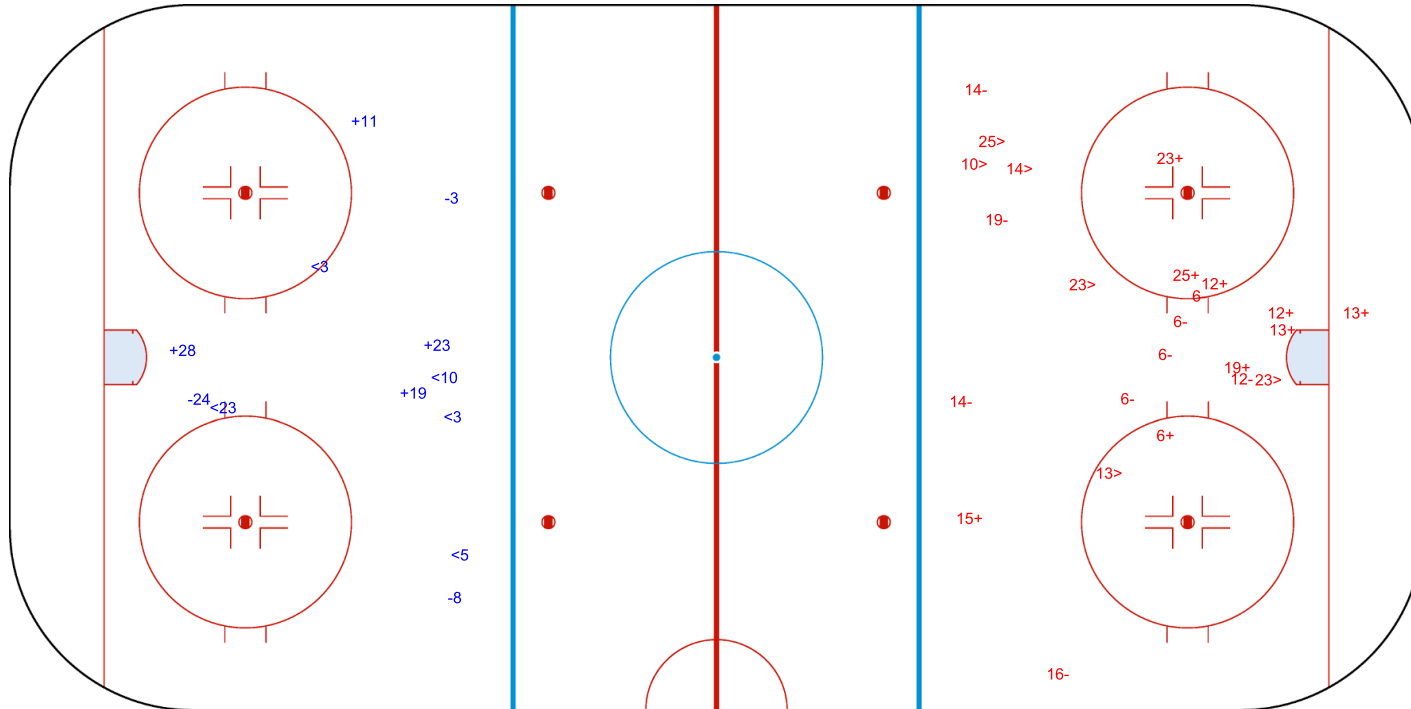

SHOT CHART
SUI - GER

Shots by GER
Goals (o): 0
SSP (<): 5

SSG (+): 4
SPG (-): 3

GK 30 of SUI

1st Period

Shots by SUI
Goals (o): 0
SSP (>): 6

SSG (+): 9
SPG (-): 9

GK 29 of GER