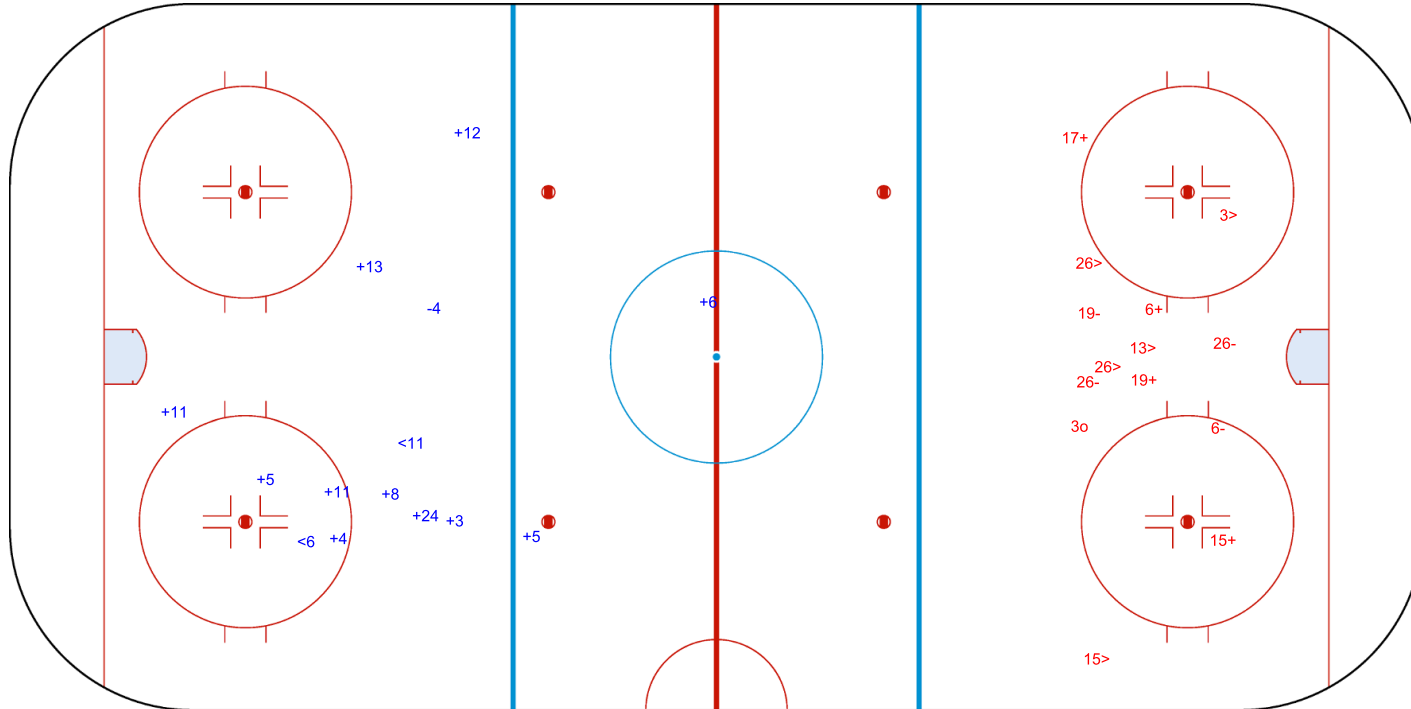

Goals (o): 0 SSG (+): 11
SSP (<): 2 SPG (-): 1

GK 30 of SUI

3rd Period

Shots by SUI

Goals (o): 1 SSG (+): 4
SSP (>): 5 SPG (-): 4

GK 29 of GER

Legend:	GK Goalkeeper	SPG Shots past goal	SSG Shots saved by goalkeeper	SSP Shots saved by player
----------------	----------------------	----------------------------	--------------------------------------	----------------------------------