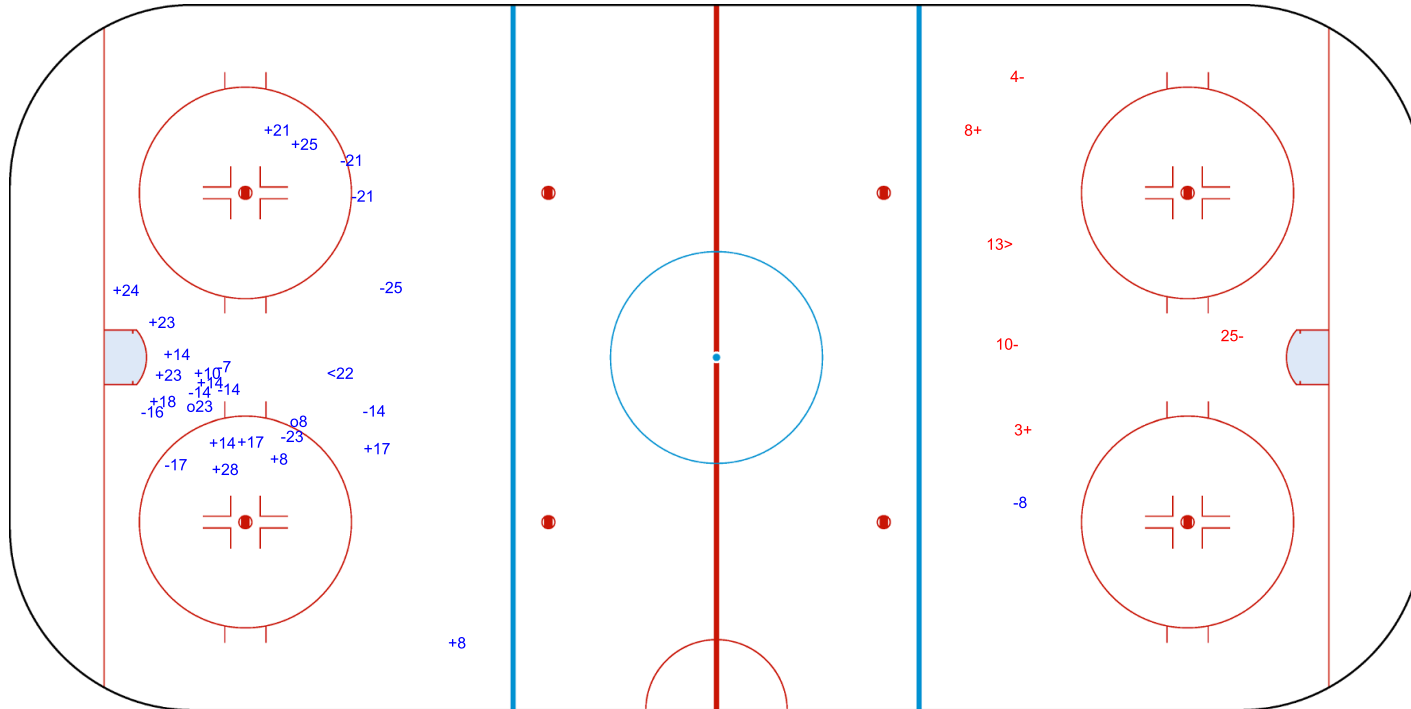

SHOT CHART  
CAN - FIN

Shots by CAN  
Goals (o): 2      SSG (+): 15  
SSP (<): 1      SPG (-): 11

GK 31 of FIN

1st Period

Shots by FIN  
Goals (o): 0      SSG (+): 2  
SSP (>): 1      SPG (-): 3

GK 30 of CAN