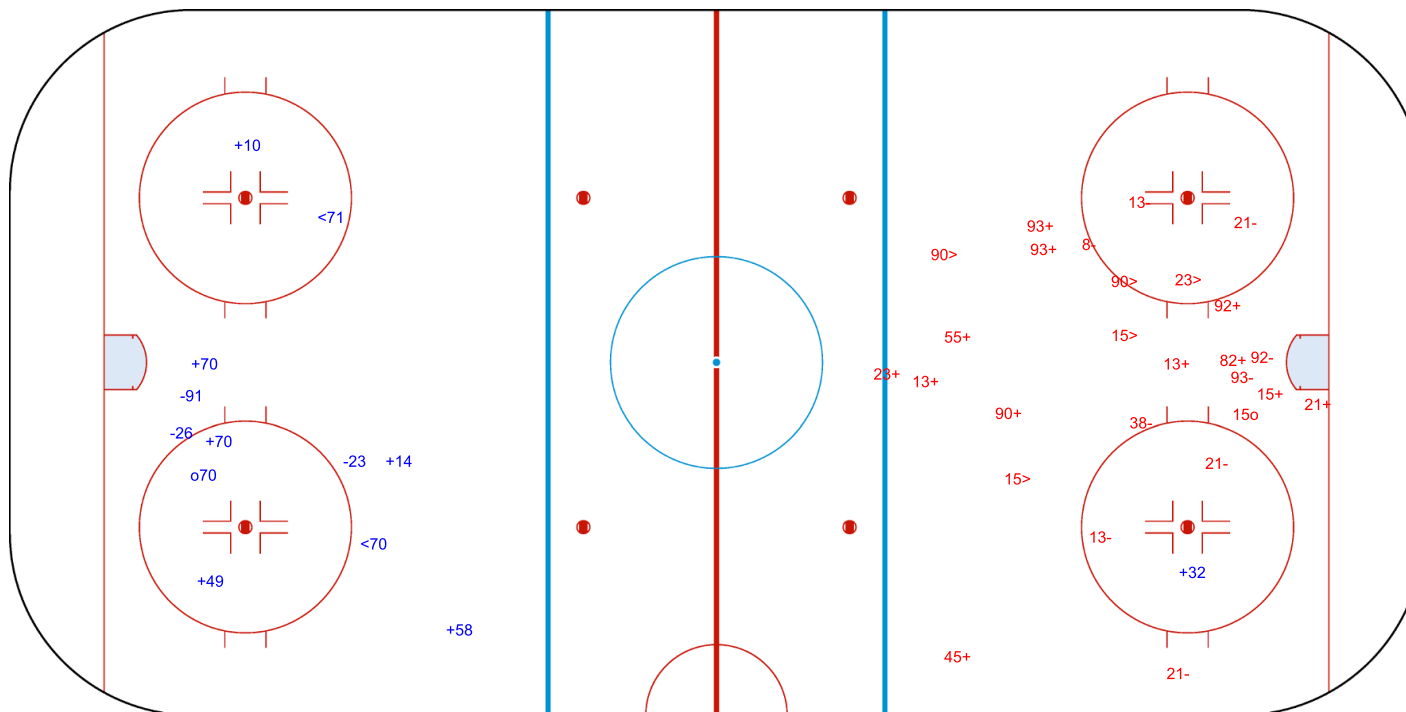

SHOT CHART
LAT - SUI

Shots by LAT
Goals (o): 1
SSP (-): 2
SSG (+): 7
SPG (-): 3

GK 63 of SUI

SUI ← Period: 2 → LAT

Shots by SUI
Goals (o): 1
SSP (>): 5
SSG (+): 12
SPG (-): 9

GK 30 of LAT

Legend:	
GK	Goalkeeper
SPG	Shots past goal
SSG	Shots saved by goalkeeper
SSP	Shots saved by player