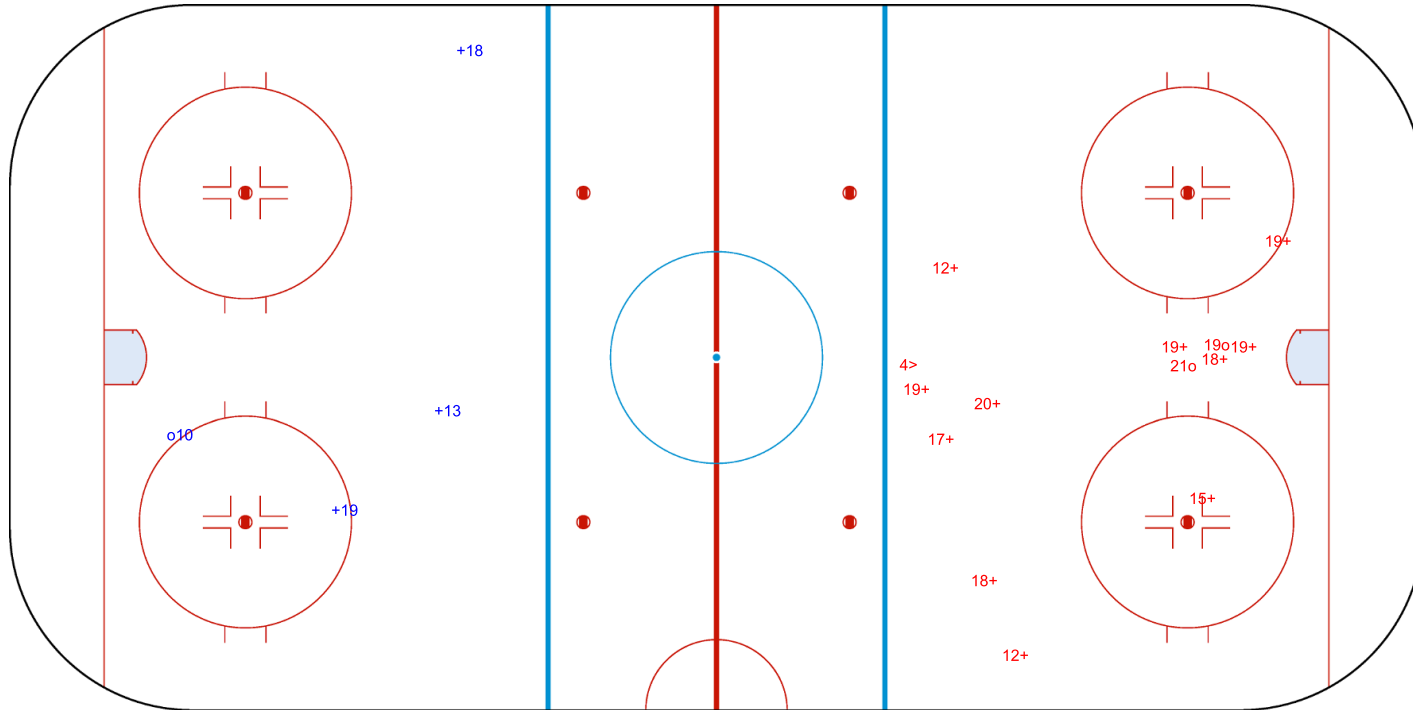

SHOT CHART
POL - ROU

Shots by ROU
Goals (o): 1
SSP (-): 0
SSG (+): 3
SPG (-): 0

POL → Period: 3 ← ROU

Shots by POL
Goals (o): 2
SSP (>): 1
SSG (+): 11
SPG (-): 0

Legend:	
GK	Goalkeeper
SPG	Shots past goal
SSG	Shots saved by goalkeeper
SSP	Shots saved by player