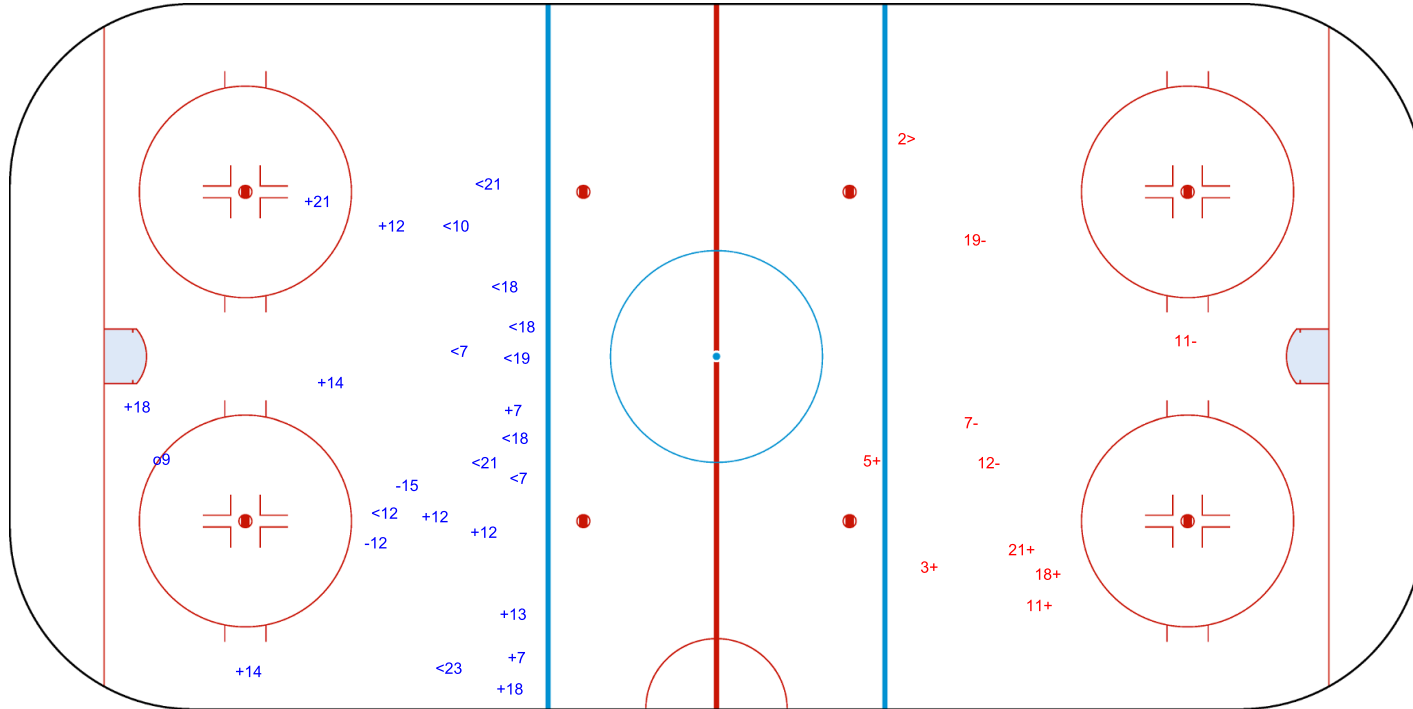

**SHOT CHART**  
**AUS - ESP**

Shots by AUS  
 Goals (o): 1  
 SSP (-): 11  
 SSG (+): 11  
 SPG (-): 2

GK 1 of ESP

**ESP**      **Period: 1**      **AUS**

Shots by ESP  
 Goals (o): 0  
 SSP (>): 1  
 SSG (+): 5  
 SPG (-): 4

GK 1 of AUS

Legend:	
<b>GK</b>	Goalkeeper
<b>SPG</b>	Shots past goal
<b>SSG</b>	Shots saved by goalkeeper
<b>SSP</b>	Shots saved by player