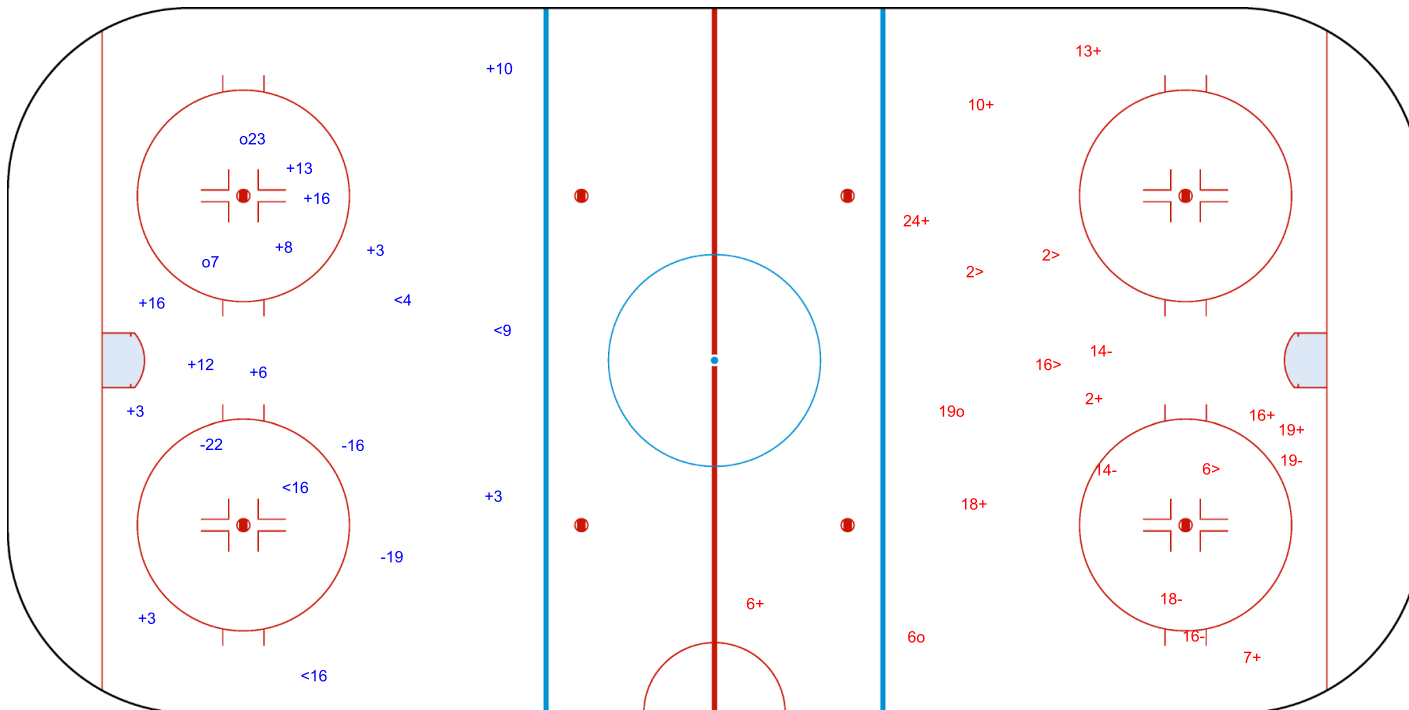

SHOT CHART  
 NZL - GEO

Shots by NZL  
 Goals (o): 2  
 SSP (<): 4  
 SSG (+): 11  
 SPG (-): 3

GK 20 of GEO

GEO → Period: 1 ← NZL

Shots by GEO  
 Goals (o): 2  
 SSP (>): 4  
 SSG (+): 9  
 SPG (-): 5

GK 1 of NZL

Legend:	
<b>GK</b>	Goalkeeper
<b>SPG</b>	Shots past goal
<b>SSG</b>	Shots saved by goalkeeper
<b>SSP</b>	Shots saved by player