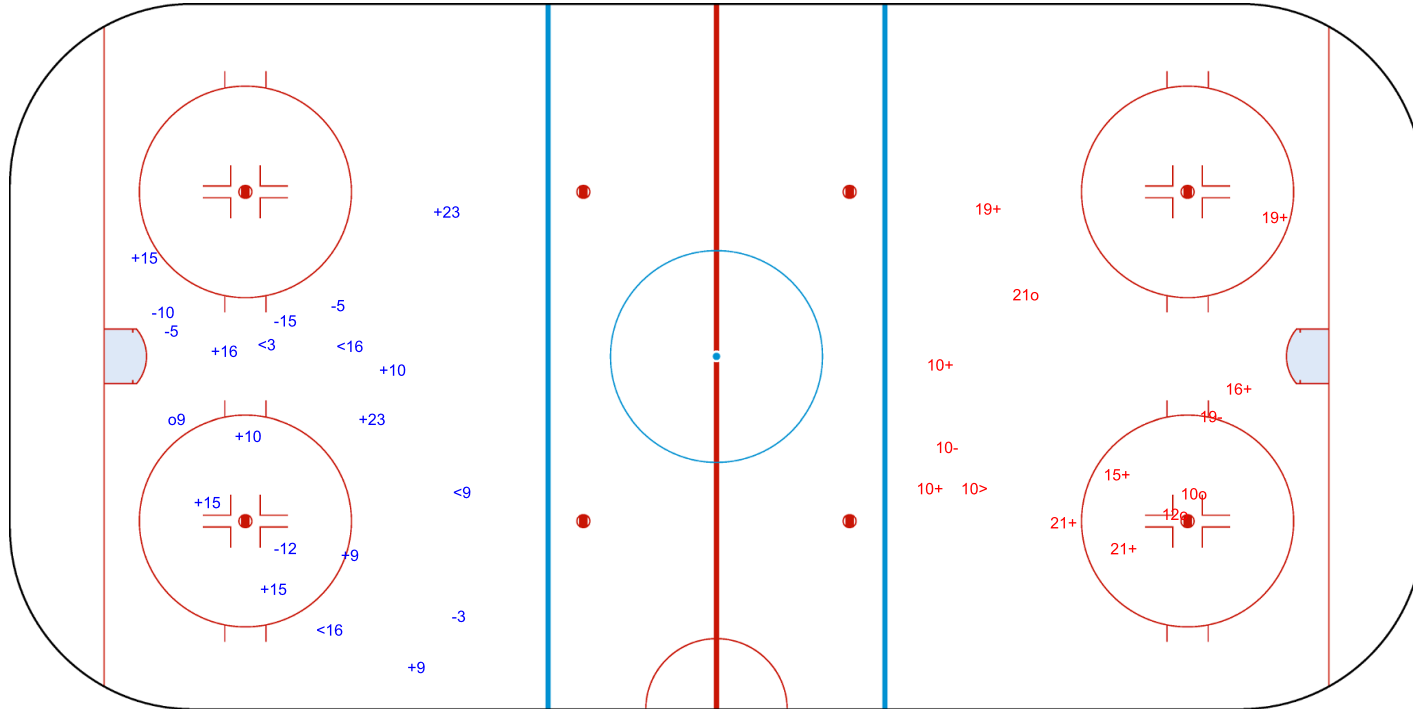

SHOT CHART
 LUX - TPE

TPE → Period: 3 ← LUX

Shots by LUX
 Goals (o): 1 SSG (+): 10
 SSP (-): 4 SPG (-): 6

Shots by TPE
 Goals (o): 3 SSG (+): 8
 SSP (>): 1 SPG (-): 2

GK 1 of TPE

GK 25 of TPE

GK 1 of LUX

Legend:					
GK	Goalkeeper	SPG	Shots past goal	SSG	Shots saved by goalkeeper
				SSP	Shots saved by player