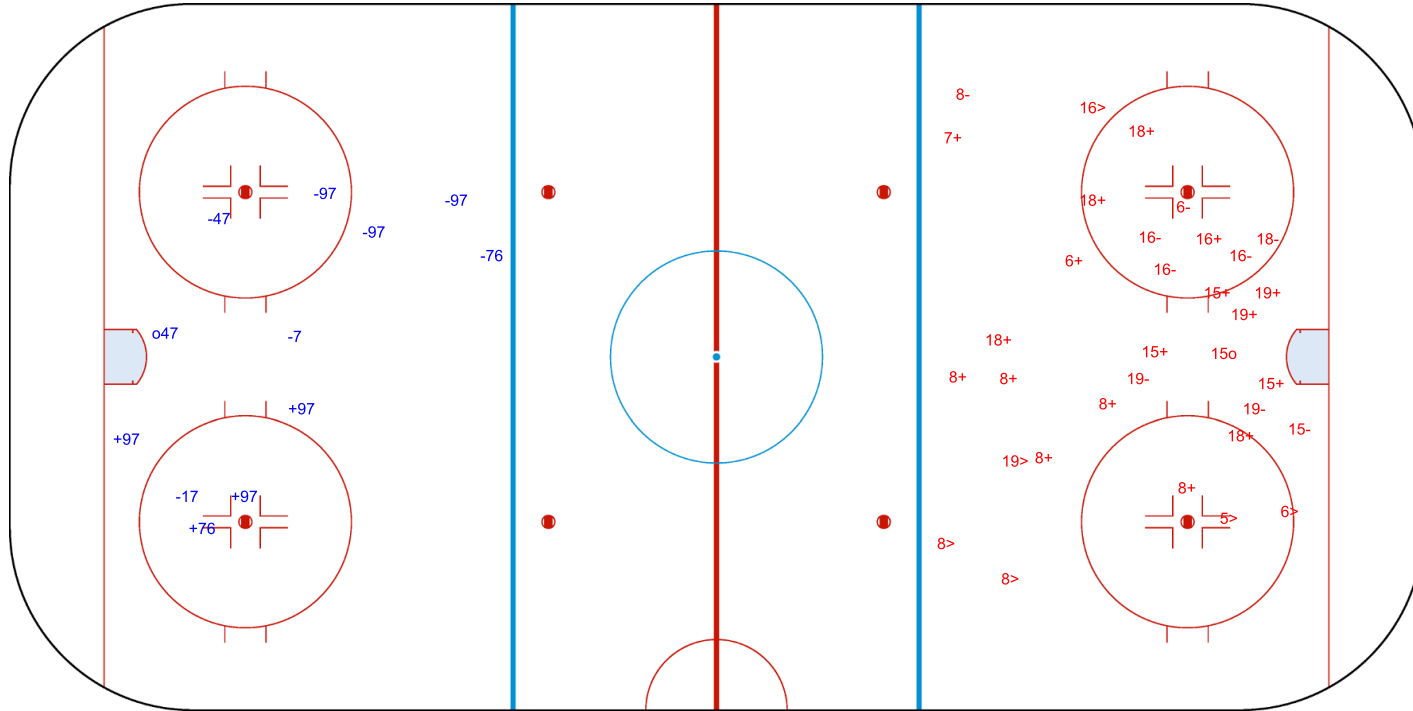

SHOT CHART
THA - SGP

Shots by THA
Goals (o): 2
SSG (+): 11
SSP (<): 5
SPG (-): 4

GK 1 of SGP

1st Period

Shots by SGP
Goals (o): 2
SSP (>): 3
SSG (+): 10
SPG (-): 5

GK 20 of THA

Shots by SGP

Goals (o): 1 SSG (+): 4
SSP (<): 0 SPG (-): 7

GK 20 of THA

THA → 2nd Period ← SGP

Shots by THA

Goals (o): 1 SSG (+): 17
SSP (>): 6 SPG (-): 9

GK 1 of SGP