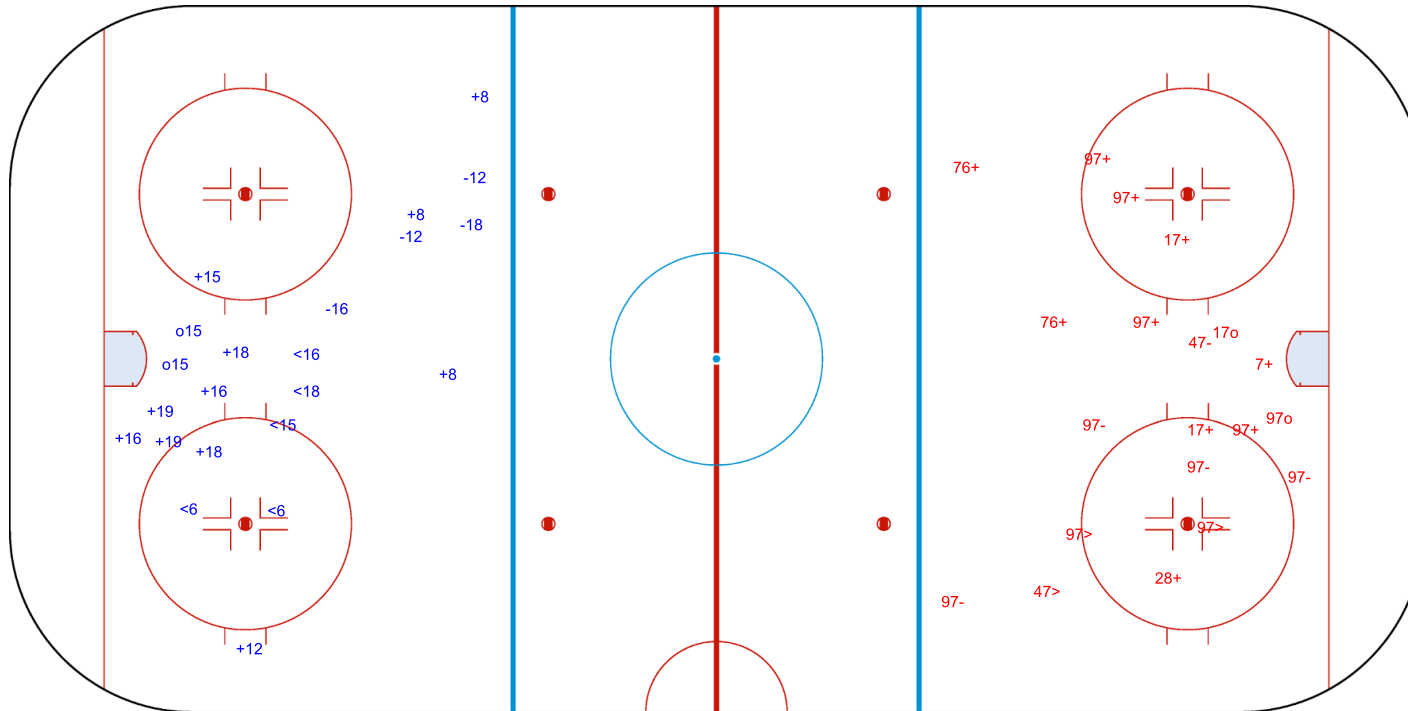

SHOT CHART
THA - SGP

Shots by THA
Goals (o): 2
SSG (+): 11
SSP (<): 5
SPG (-): 4

GK 1 of SGP

1st Period

Shots by SGP
Goals (o): 2
SSP (>): 3
SSG (+): 10
SPG (-): 5

GK 20 of THA

Shots by SGP

Goals (o): 1 SSG (+): 4
SSP (<): 0 SPG (-): 7

GK 20 of THA

THA → 2nd Period ← SGP

Shots by THA

Goals (o): 1 SSG (+): 17
SSP (>): 6 SPG (-): 9

GK 1 of SGP