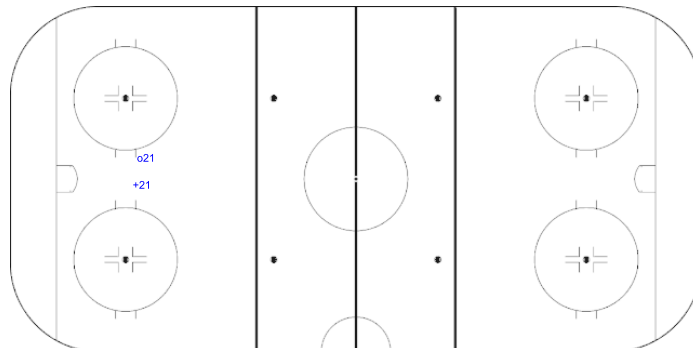

GK 25 of ISL

Shots by ISL

Goals (o): 1 SSG (+): 1
SSP (<): 0 SPG (-): 0

GK 20 of AUS

Overtime

Shots by AUS

Goals (o): 0 SSG (+): 0
SSP (>): 0 SPG (-): 0

GK 25 of ISL