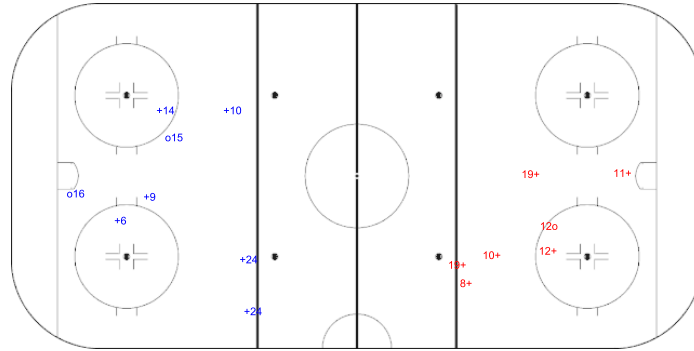

SHOT CHART

ISL - AUS

Shots by ISL

Goals (o): 2

SSG (+): 6

SSP (-): 0

SPG (-): 0

GK 20 of AUS

Period: 1