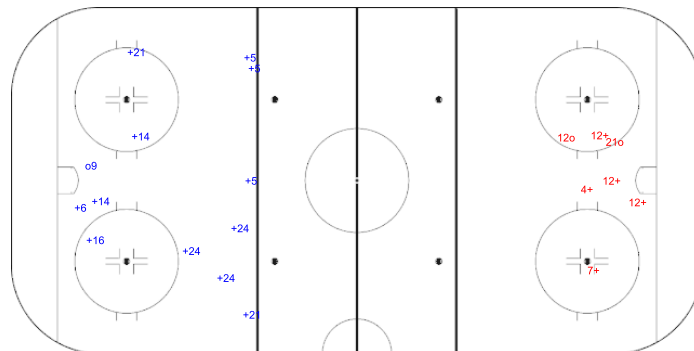

Shots by ISL

Goals (o): 1

SSG (+): 12

SSP (-): 0

SPG (-): 0

GK 20 of AUS

Shots by ISL

Goals (o): 1

SSG (+): 12

SSP (-): 0

SPG (-): 0

GK 20 of AUS

Period: 3