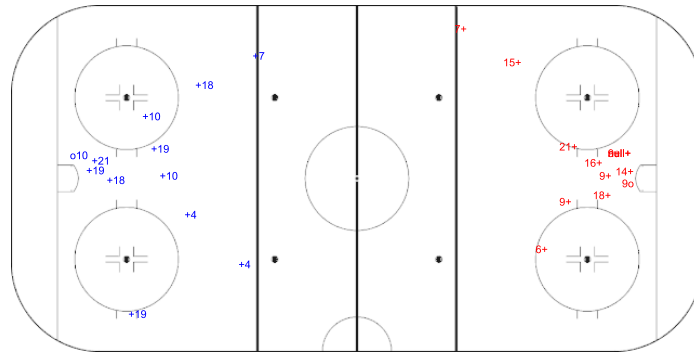

Goals (o): 1

SSG (+): 11

SSP (-): 0

SPG (-): 0

GK 25 of ISL

Period: 2

Shots by ISL

Goals (o): 1