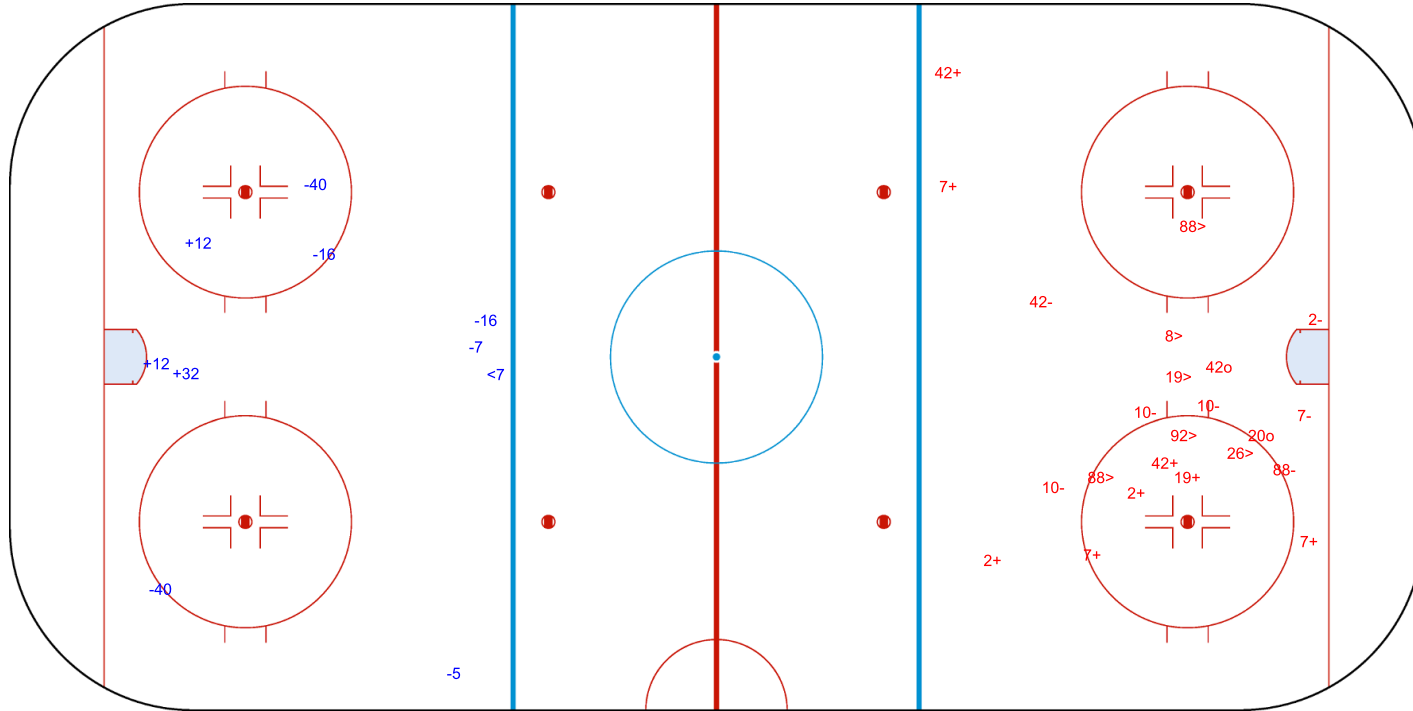

2025

WOMEN'S WORLD CHAMPIONSHIP CZECHIA Ceske Budejovice

Czechia Ceske Budejovice ARENA CESKE BUDEJOVICE

SAT 19 APR 2025 START TIME 19:00

IIHF WOMEN'S WORLD CHAMPIONSHIP

SEMIFINALS, GAME 27

INTERNATIONAL ICE HOCKEY FEDERATION

Shots by FIN Goals (o): 0 SSP (<): 1 SSG (+): 3 SPG (-): 6

GK 35 of CAN

CAN 3rd Period FIN

Shots by CAN Goals (o): 2 SSP (>): 6 SSG (+): 8 SPG (-): 7

GK 30 of FIN

Legend:	GK Goalkeeper	SPG Shots past goal	SSG Shots saved by goalkeeper	SSP Shots saved by player