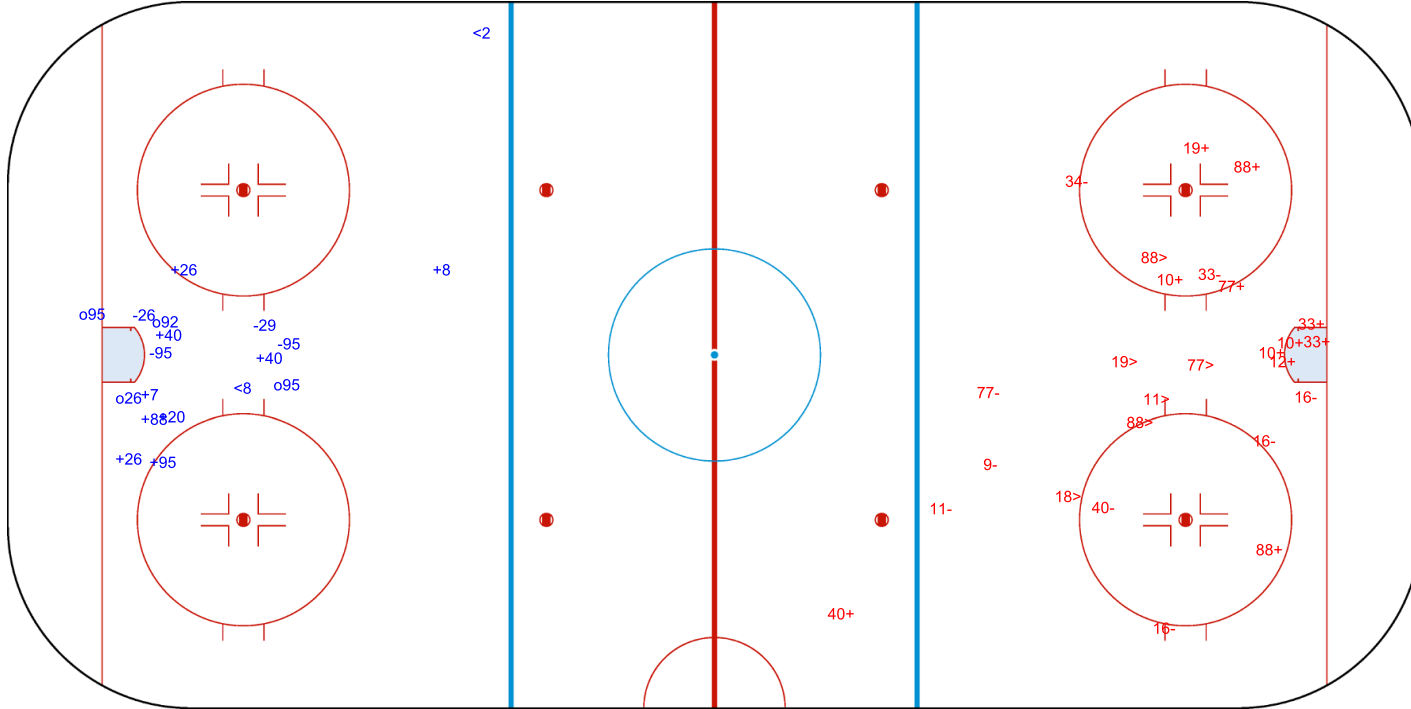

SHOT CHART  
CAN - FIN

Shots by FIN  
Goals (o): 1  
SSP (<): 3  
SSG (+): 5  
SPG (-): 0

GK 35 of CAN

1st Period

Shots by CAN  
Goals (o): 2  
SSP (>): 16  
SSG (+): 9  
SPG (-): 9

GK 30 of FIN

Shots by CAN

Goals (o): 4 SSG (+): 9  
SSP (<): 2 SPG (-): 4

GK 30 of FIN

FIN 2nd Period CAN

Shots by FIN

Goals (o): 0 SSG (+): 11  
SSP (>): 6 SPG (-): 9

GK 35 of CAN

2025

WOMEN'S WORLD CHAMPIONSHIP CZECHIA Ceske Budejovice