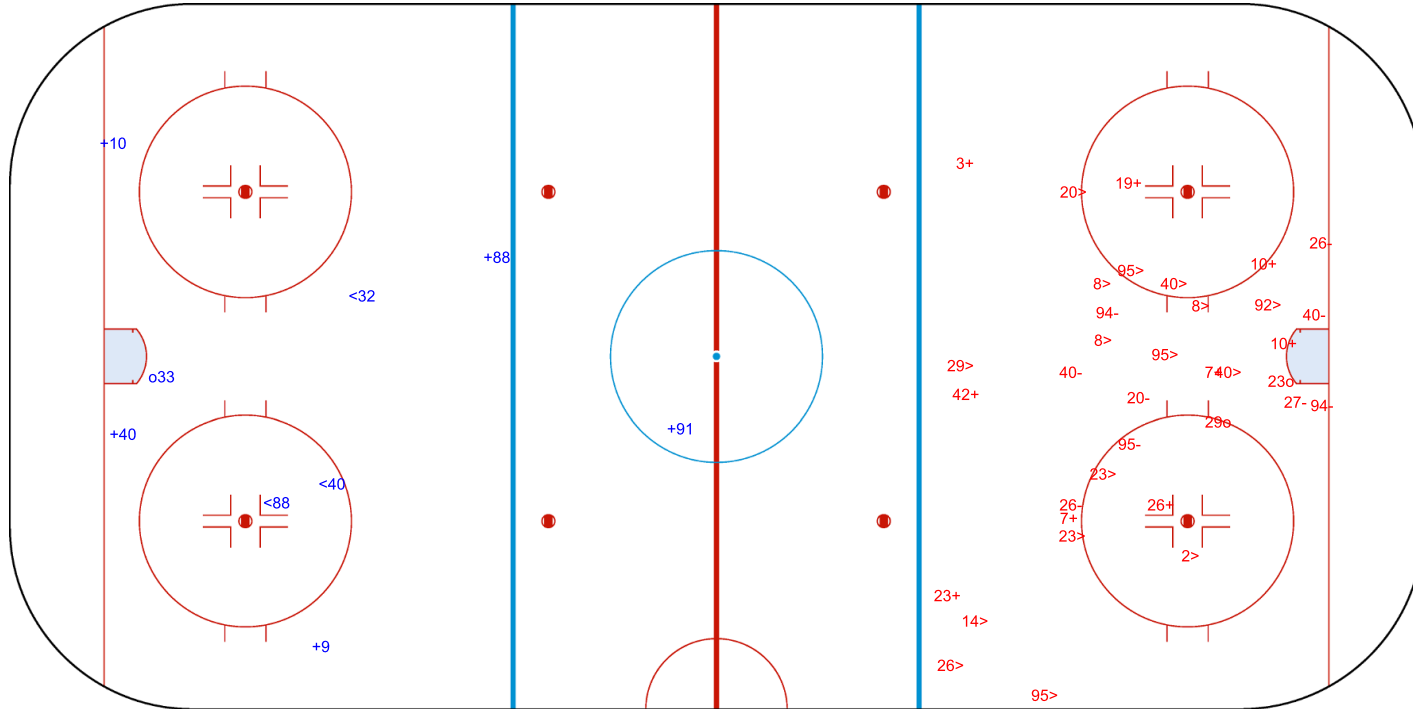

SHOT CHART  
CAN - FIN

Shots by FIN  
Goals (o): 1  
SSP (<): 3  
SSG (+): 5  
SPG (-): 0

GK 35 of CAN

1st Period

Shots by CAN  
Goals (o): 2  
SSP (>): 16  
SSG (+): 9  
SPG (-): 9

GK 30 of FIN

Shots by CAN

Goals (o): 4 SSG (+): 9  
SSP (<): 2 SPG (-): 4

GK 30 of FIN

FIN 2nd Period CAN

Shots by FIN

Goals (o): 0 SSG (+): 11  
SSP (>): 6 SPG (-): 9

GK 35 of CAN

2025

WOMEN'S WORLD CHAMPIONSHIP CZECHIA Ceske Budejovice