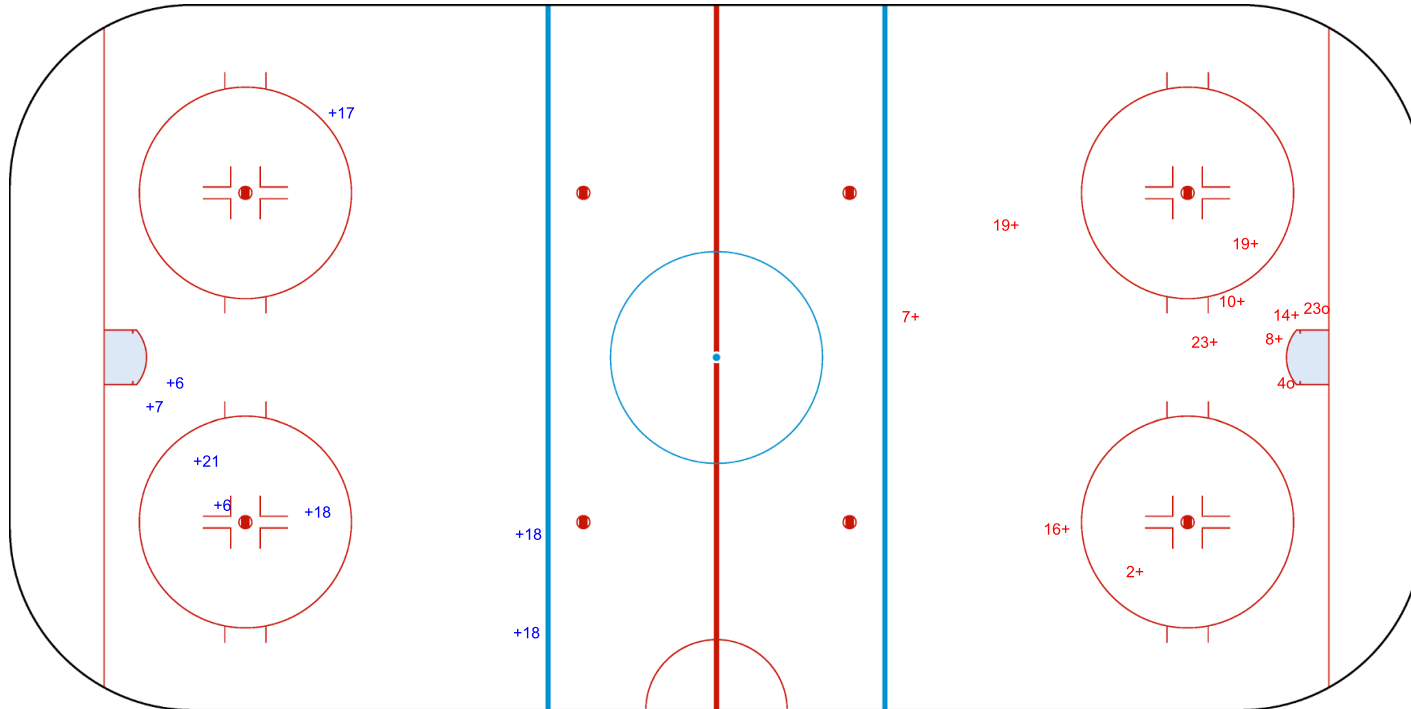

SHOT CHART

TUR - ISL

Period: 2

Shots by TUR
Goals (o): 0
SSP (<): 0

SSG (+): 8
SPG (-): 0

GK 20 of ISL

Shots by ISL
Goals (o): 2
SSP (>): 0

SSG (+): 9
SPG (-): 0

GK 20 of TUR

Legend:	GK Goalkeeper	SPG Shots past goal	SSG Shots saved by goalkeeper	SSP Shots saved by player