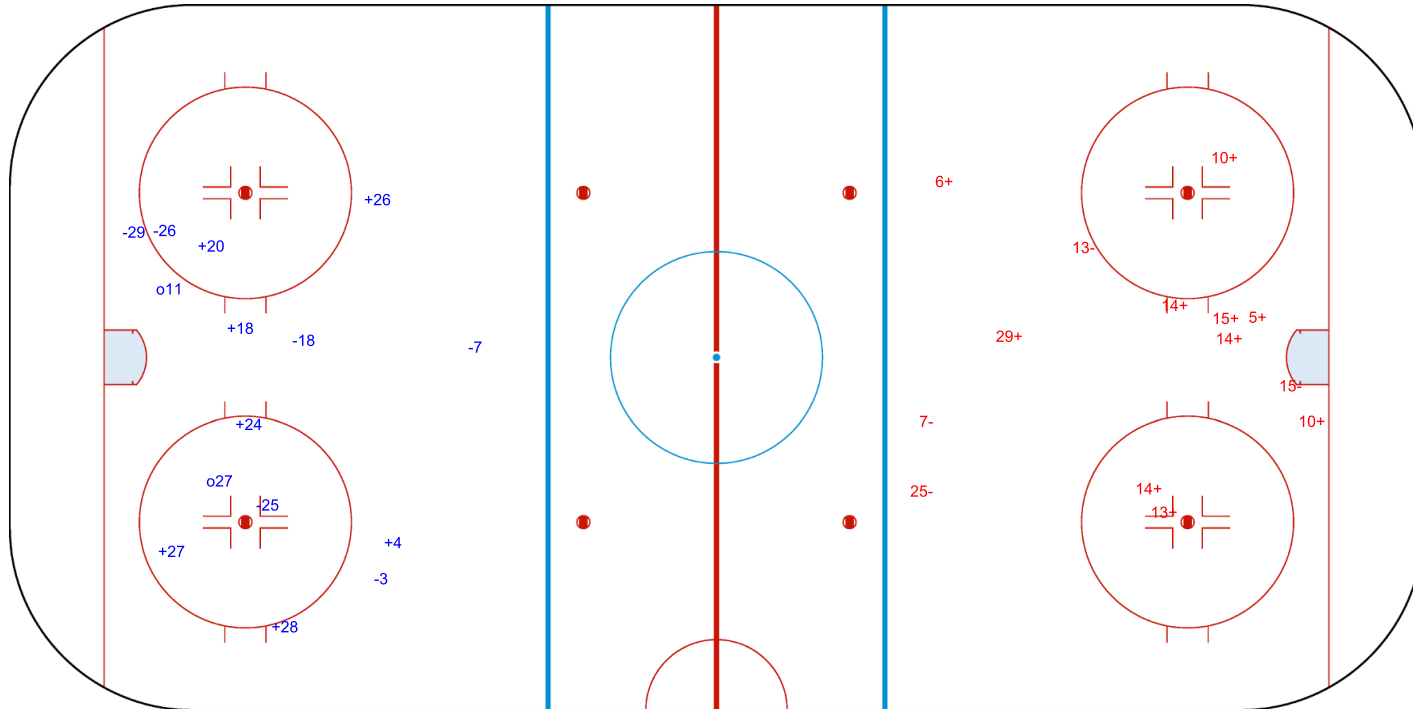

SHOT CHART
SWE - CZE

Shots by SWE
Goals (o): 2 SSG (+): 7
SSP (-): 0 SPG (-): 6

GK 2 of CZE

CZE Period: 1 SWE

Shots by CZE
Goals (o): 0 SSG (+): 10
SSP (>): 0 SPG (-): 4

GK 1 of SWE

Legend:	
GK	Goalkeeper
SPG	Shots past goal
SSG	Shots saved by goalkeeper
SSP	Shots saved by player