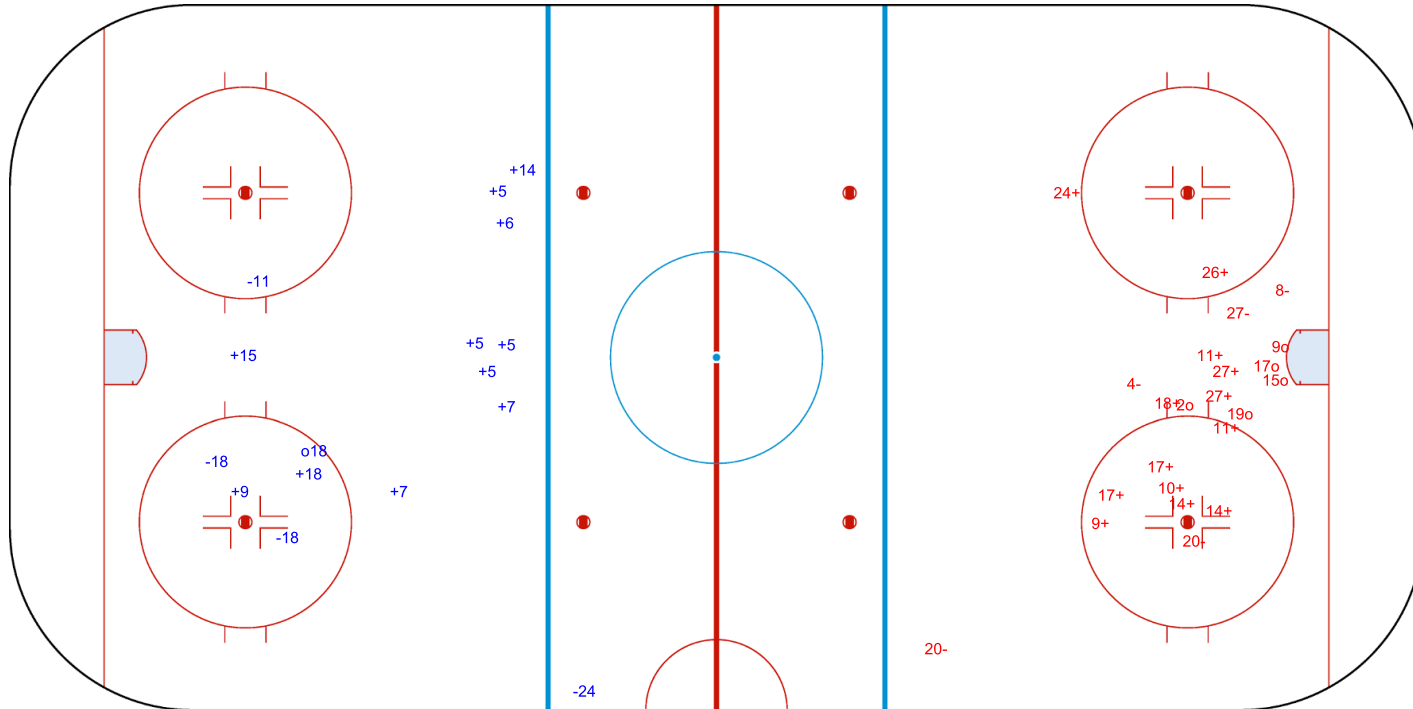

SHOT CHART
BLR - CAN

Shots by BLR
Goals (o): 1
SSP (-): 0
SSG (+): 11
SPG (-): 4

GK 29 of CAN

CAN ← Period: 2 → BLR

Shots by CAN
Goals (o): 5
SSP (>): 0
SSG (+): 13
SPG (-): 5

GK 1 of BLR

GK 30 of BLR

Legend:	
GK	Goalkeeper
SPG	Shots past goal
SSG	Shots saved by goalkeeper
SSP	Shots saved by player