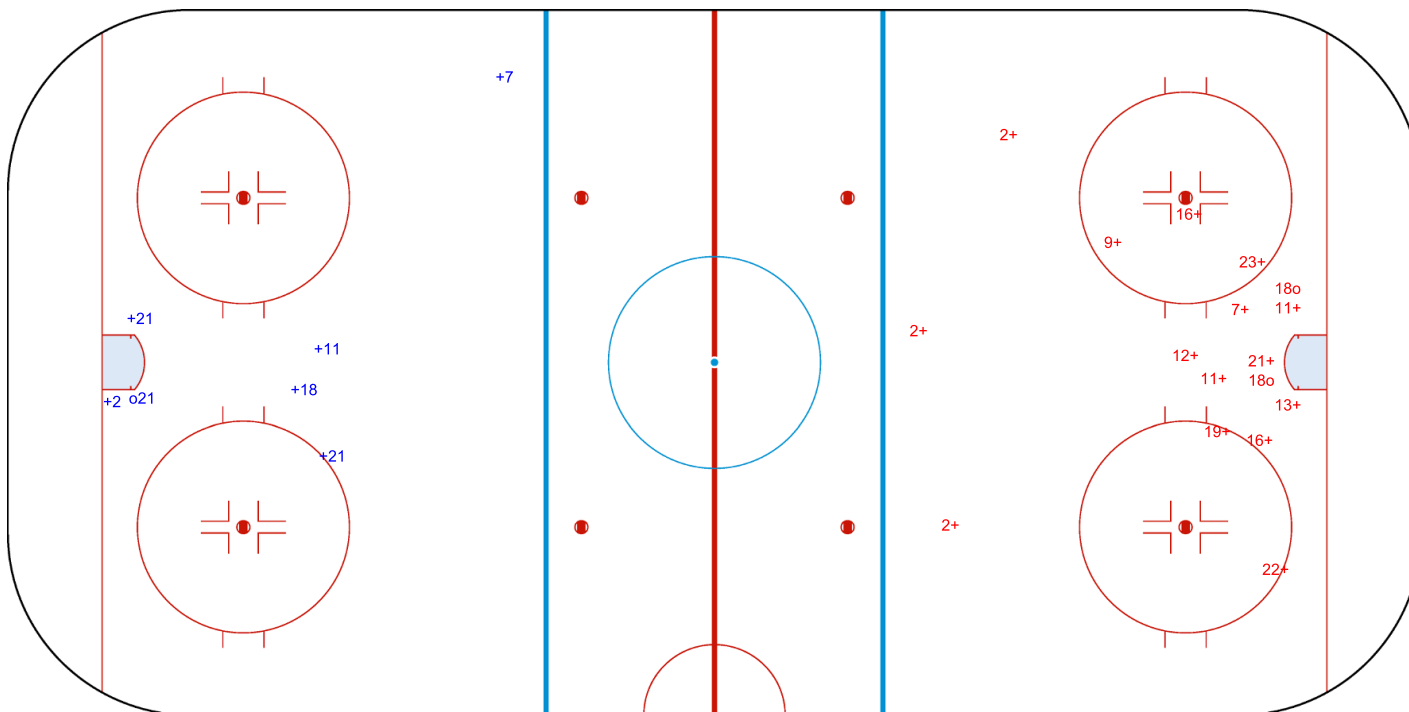

SHOT CHART
JPN - GBR

Shots by GBR
Goals (o): 1
SSP (<): 0

SSG (+): 6
SPG (-): 0

GK 20 of JPN

Period: 2

Shots by JPN
Goals (o): 2
SSP (>): 0

SSG (+): 15
SPG (-): 0

GK 1 of GBR