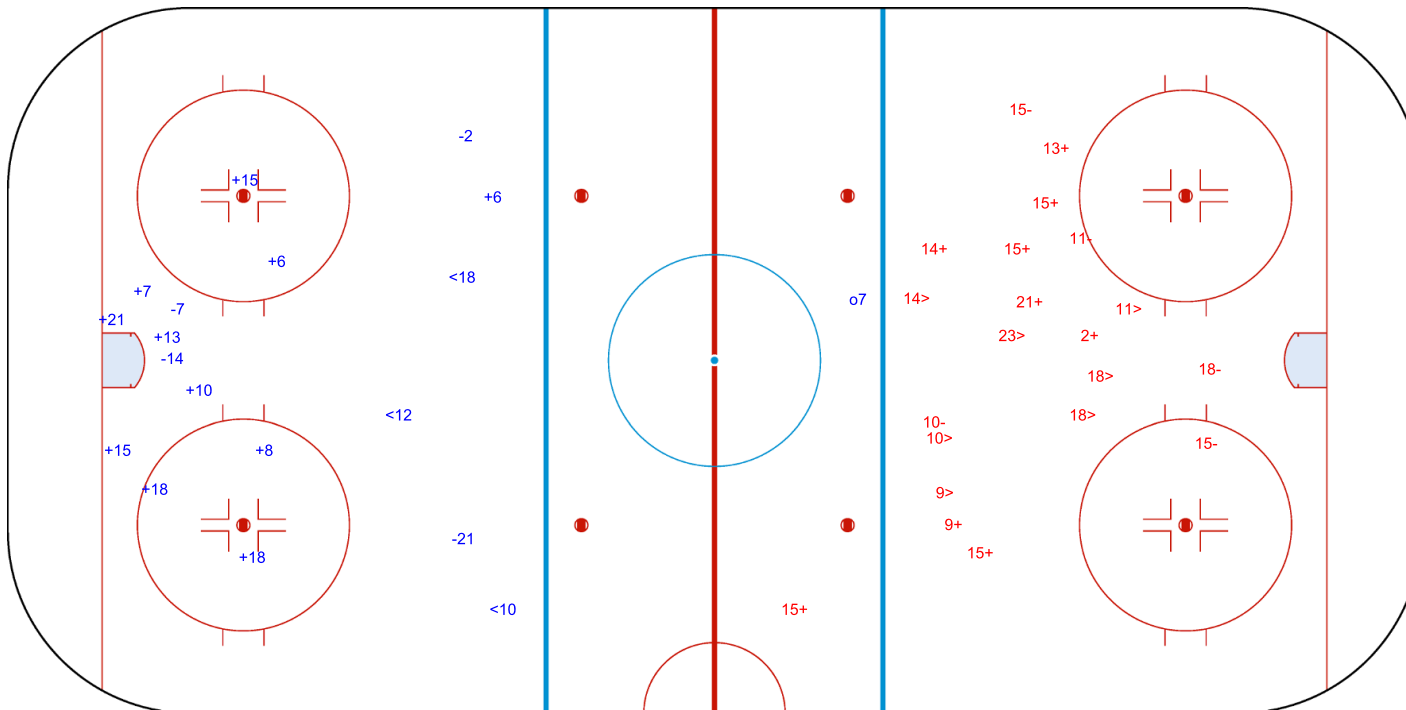

SHOT CHART

LTU - ESP

Period: 3

Shots by LTU

Goals (o): 1

SSP (<): 3

SSG (+): 11

SPG (-): 4

GK 1 of ESP

ENG

Shots by ESP

Goals (o): 0

SSP (>): 7

SSG (+): 9

SPG (-): 5

GK 25 of LTU