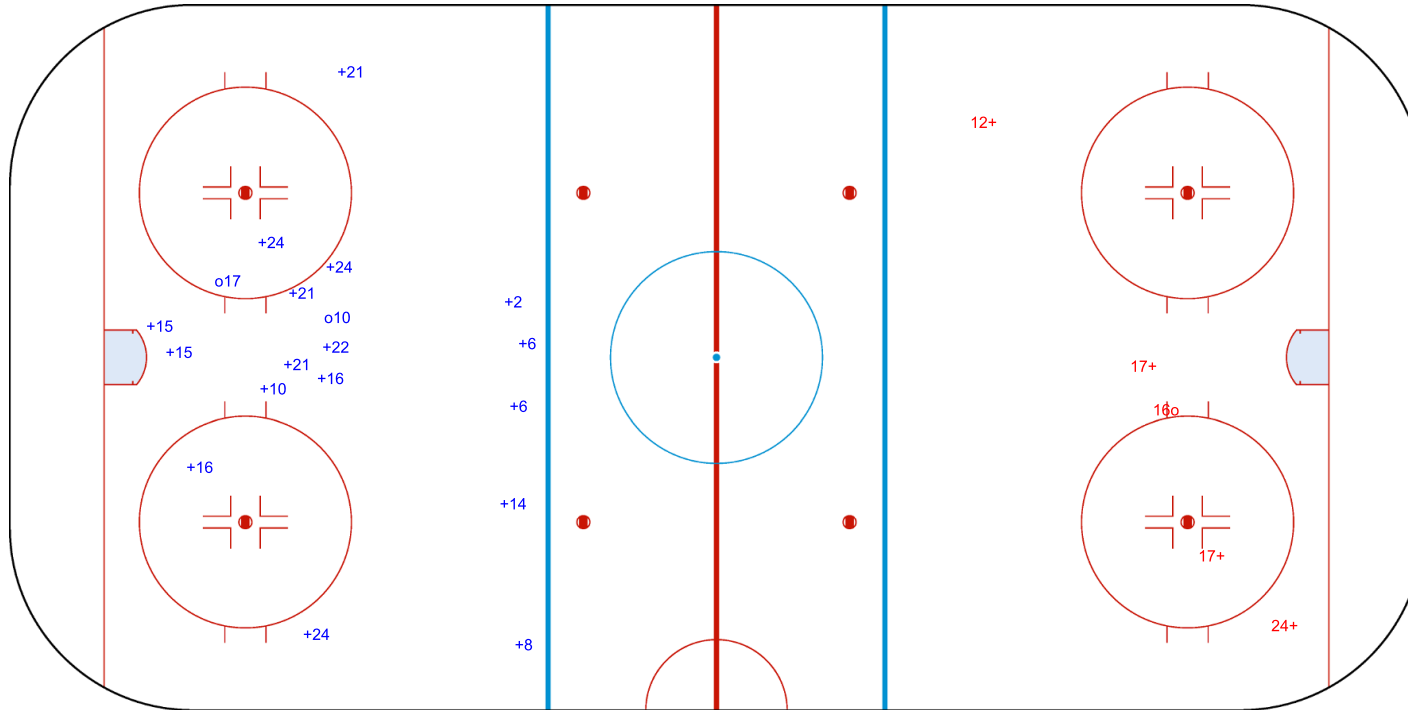

SHOT CHART

BEL - NED

Period: 3

Shots by NED

Goals (o): 2    SSG (+): 17  
 SSP (-): 0    SPG (-): 0

GK 1 of BEL

Shots by BEL

Goals (o): 1    SSG (+): 4  
 SSP (>): 0    SPG (-): 0

GK 1 of NED

Legend:	
<b>GK</b>	Goalkeeper
<b>SPG</b>	Shots past goal
<b>SSG</b>	Shots saved by goalkeeper
<b>SSP</b>	Shots saved by player