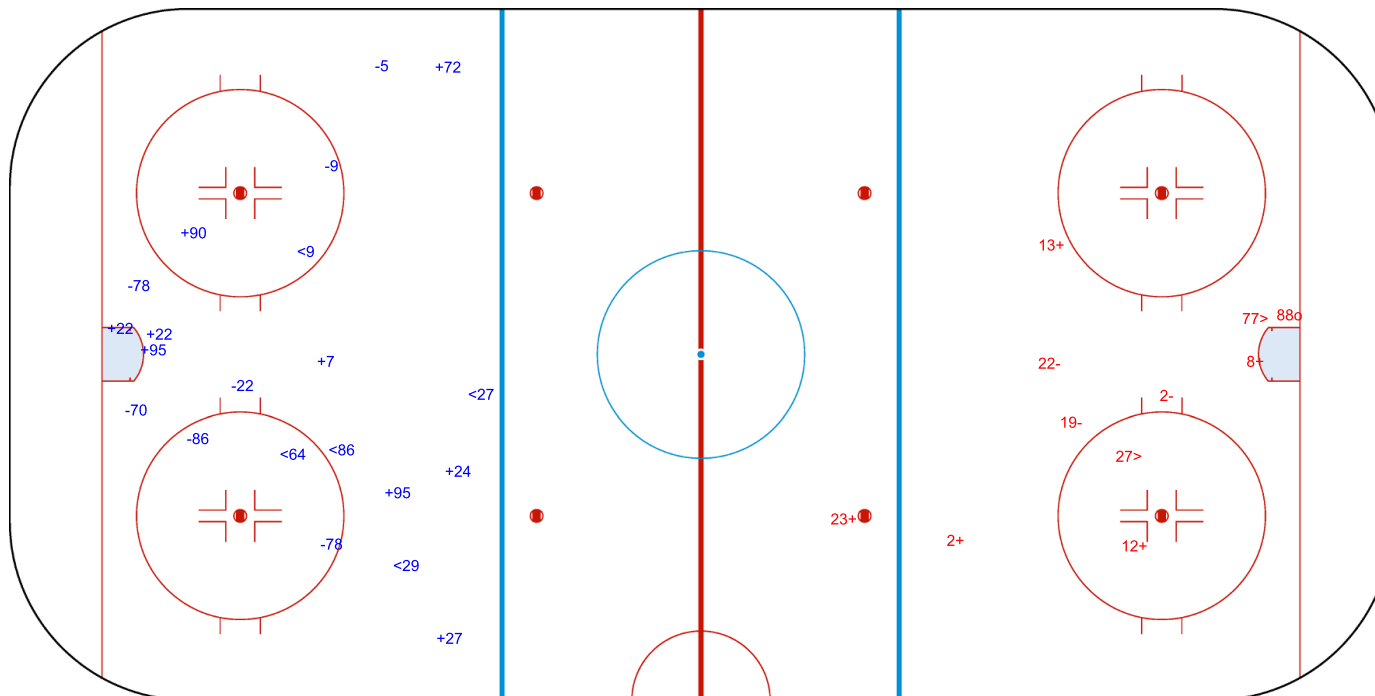

SHOT CHART
FRA - LTU

Shots by FRA
Goals (o): 0
SSP (<): 5
SSG (+): 9
SPG (-): 7

GK 30 of LTU

1st Period

Shots by LTU
Goals (o): 1
SSP (>): 2
SSG (+): 5
SPG (-): 3

GK 32 of FRA

Shots by LTU
Goals (o): 0
SSP (<): 5
SSG (+): 6
SPG (-): 4

GK 32 of FRA

FRA → 2nd Period ← LTU

Shots by FRA
Goals (o): 1
SSP (>): 4
SSG (+): 12
SPG (-): 8

GK 30 of LTU

Shots by FRA

Goals (o): 0 SSG (+): 4
SSP (<): 8 SPG (-): 4

GK 30 of LTU

3rd Period