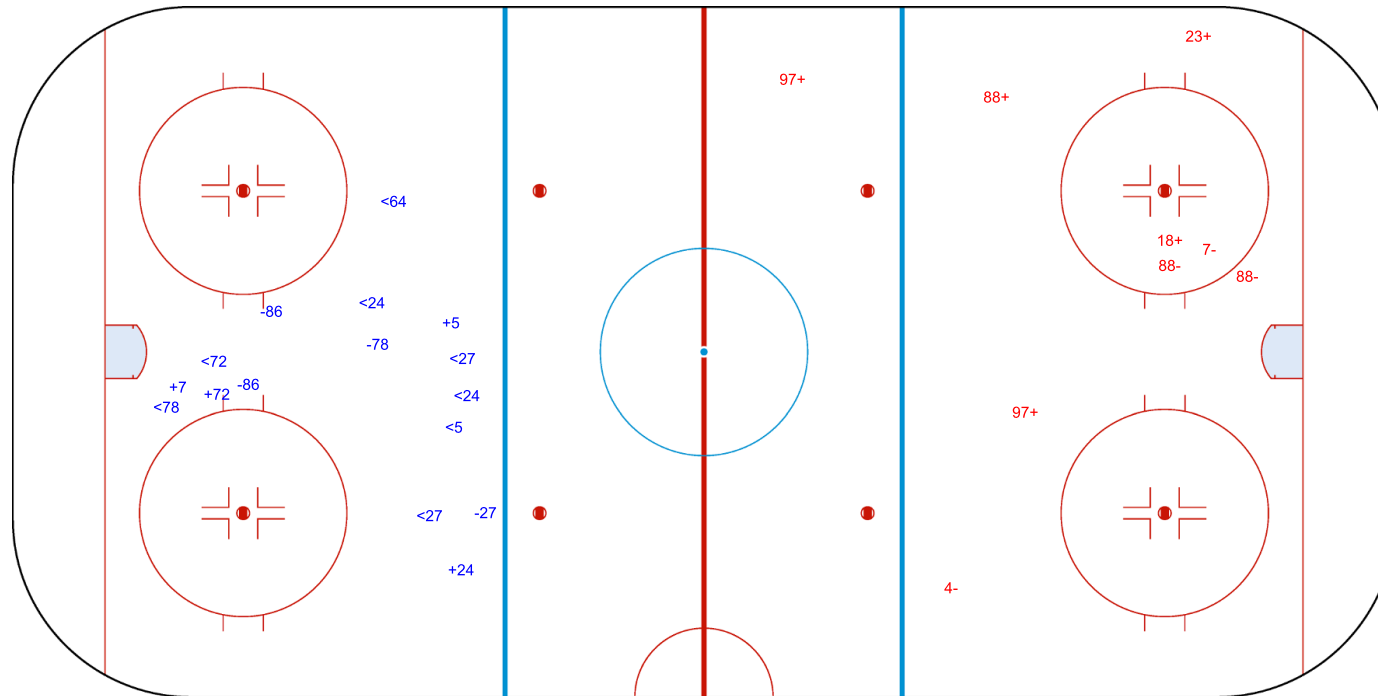

SHOT CHART
FRA - LTU

Shots by FRA
Goals (o): 0
SSP (<): 5
SSG (+): 9
SPG (-): 7

GK 30 of LTU

1st Period

Shots by LTU
Goals (o): 1
SSP (>): 2
SSG (+): 5
SPG (-): 3

GK 32 of FRA

Shots by LTU
Goals (o): 0
SSP (<): 5
SSG (+): 6
SPG (-): 4

GK 32 of FRA

FRA → 2nd Period ← LTU

Shots by FRA
Goals (o): 1
SSP (>): 4
SSG (+): 12
SPG (-): 8

GK 30 of LTU

Shots by FRA

Goals (o): 0 SSG (+): 4
SSP (<): 8 SPG (-): 4

GK 30 of LTU

3rd Period

Shots by LTU

Goals (o): 0 SSG (+): 5
SSP (>): 0 SPG (-): 4

GK 32 of FRA

Shots by FRA

Goals (o): 0 SSG (+): 3
SSP (<): 0 SPG (-): 1

GK 30 of LTU

Overtime

Shots by LTU