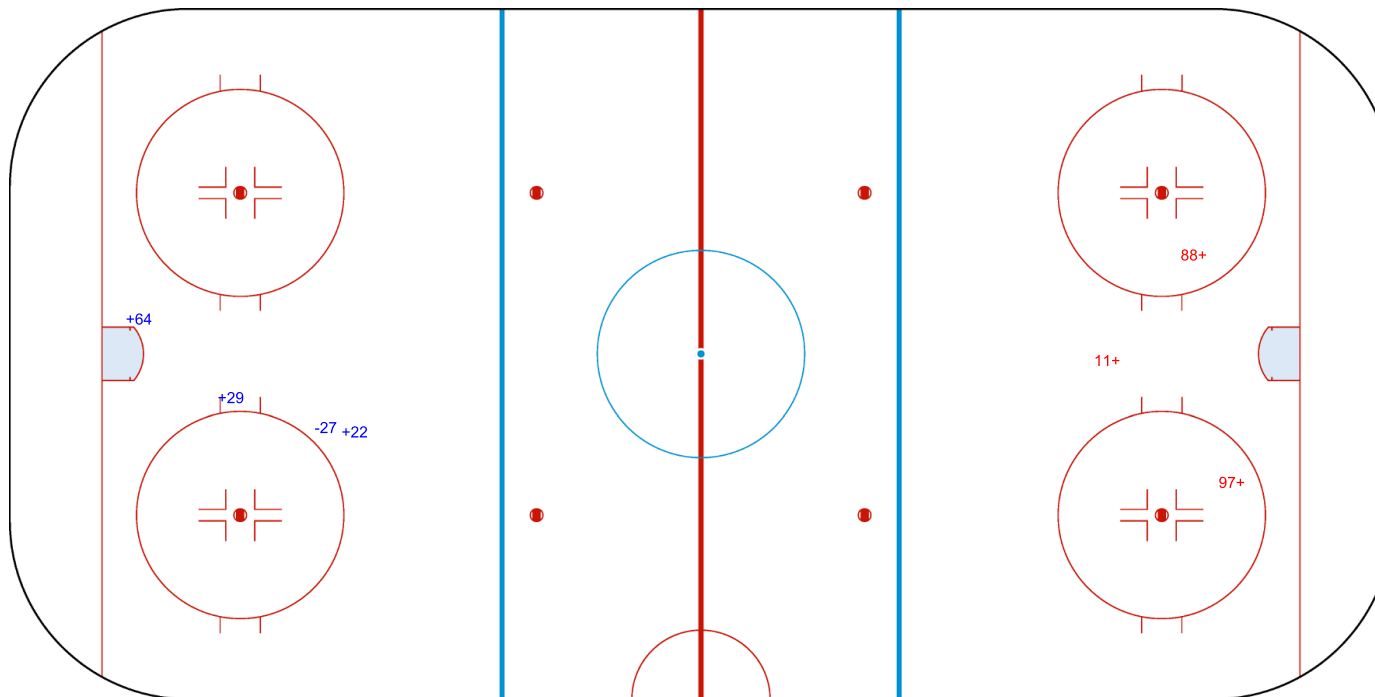

Shots by FRA

Goals (o): 0   SSG (+): 3
SSP (<): 0   SPG (-): 1

GK 30 of LTU

Overtime

Shots by LTU

Goals (o): 0   SSG (+): 3
SSP (>): 0   SPG (-): 0

GK 32 of FRA

Legend:	
GK	Goalkeeper
SPG	Shots past goal
SSG	Shots saved by goalkeeper
SSP	Shots saved by player