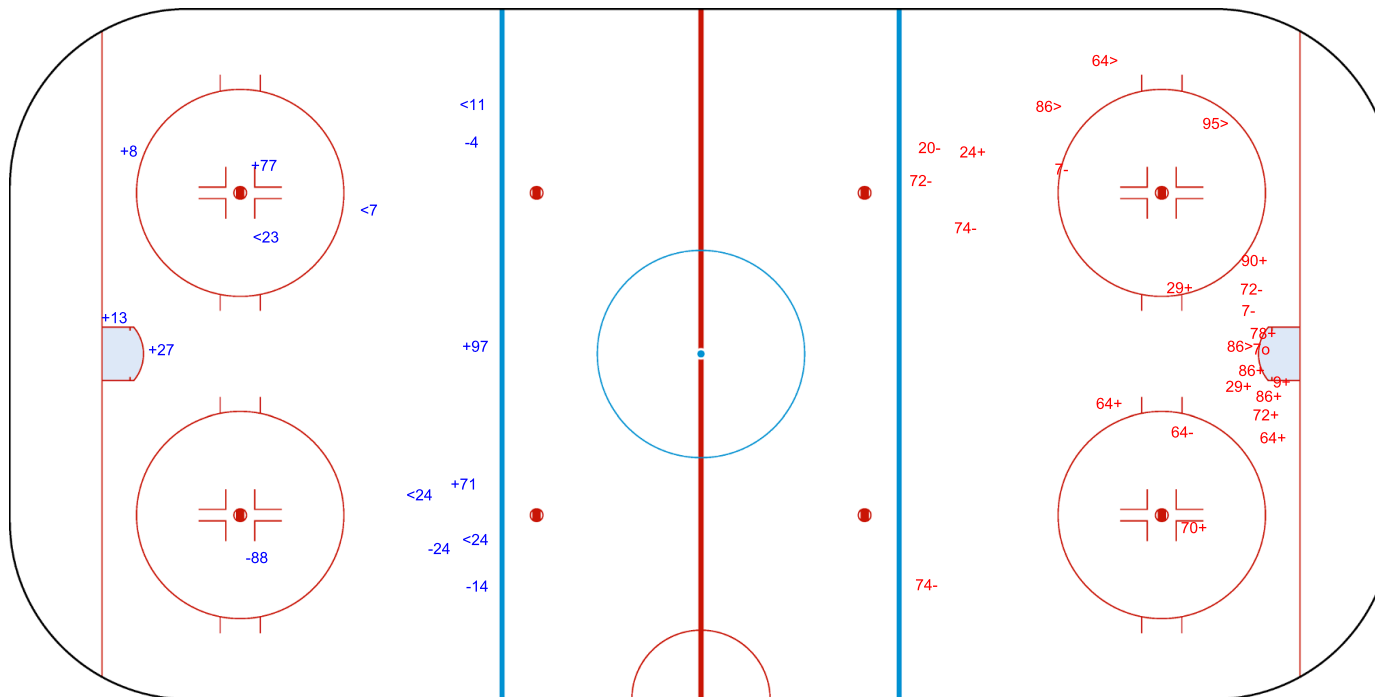

SHOT CHART
FRA - LTU

Shots by FRA
Goals (o): 0
SSP (<): 5
SSG (+): 9
SPG (-): 7

GK 30 of LTU

1st Period

Shots by LTU
Goals (o): 1
SSP (>): 2
SSG (+): 5
SPG (-): 3

GK 32 of FRA

Shots by LTU
Goals (o): 0
SSP (<): 5
SSG (+): 6
SPG (-): 4

GK 32 of FRA

FRA → 2nd Period ← LTU

Shots by FRA
Goals (o): 1
SSP (>): 4
SSG (+): 12
SPG (-): 8

GK 30 of LTU

Shots by FRA

Goals (o): 0 SSG (+): 4
SSP (<): 8 SPG (-): 4

GK 30 of LTU

3rd Period