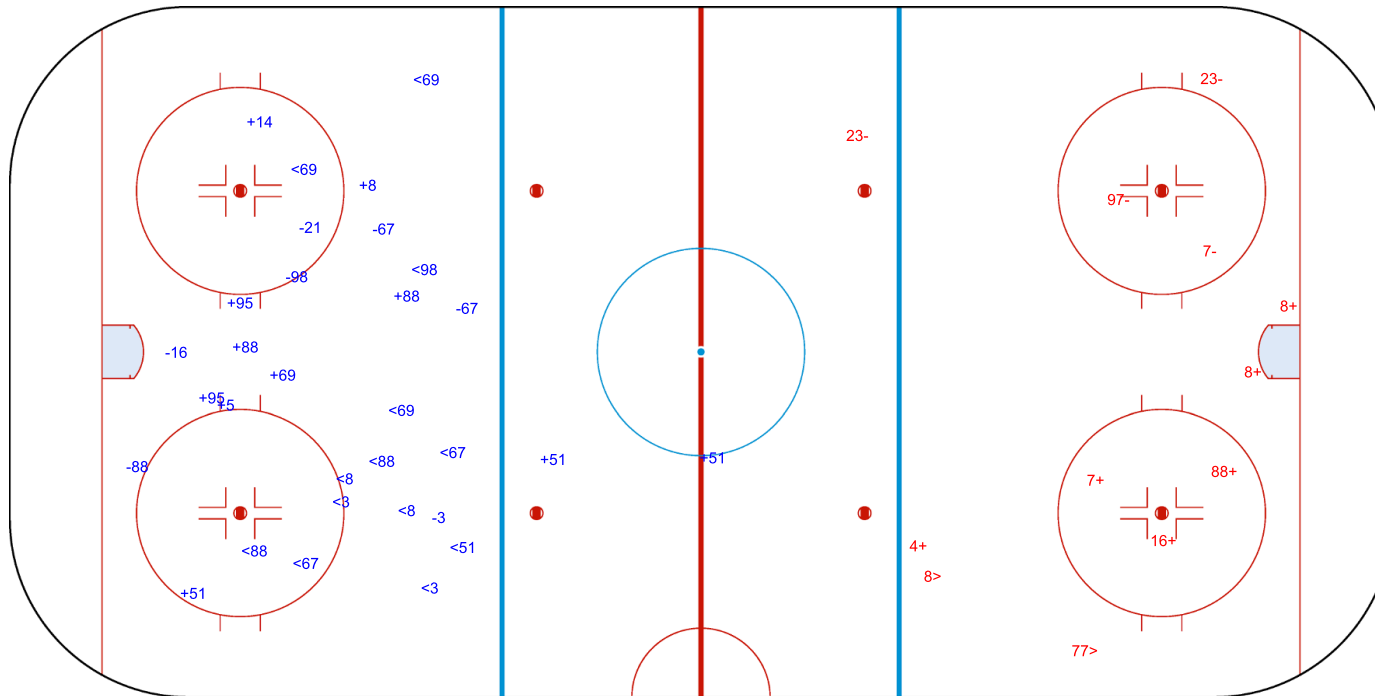

SHOT CHART
POL - LTU

Shots by POL
Goals (o): 0
SSP (<): 6
SSG (+): 11
SPG (-): 2

GK 30 of LTU

Shots by LTU
Goals (o): 1
SSP (>): 5
SSG (+): 9
SPG (-): 2

GK 33 of POL

Shots by LTU
Goals (o): 0
SSP (<): 2
SSG (+): 8
SPG (-): 2

GK 33 of POL

POL → 2nd Period ← LTU

Shots by POL
Goals (o): 1
SSP (>): 9
SSG (+): 15
SPG (-): 5

GK 30 of LTU

Shots by POL

Goals (o): 0 SSG (+): 11
SSP (<): 13 SPG (-): 7

GK 30 of LTU

3rd Period

Shots by LTU

Goals (o): 0 SSG (+): 6
SSP (>): 2 SPG (-): 4

GK 33 of POL

Shots by POL

Goals (o): 0 SSG (+): 1
SSP (-): 3 SPG (-): 0

GK 30 of LTU

Overtime

Shots by LTU