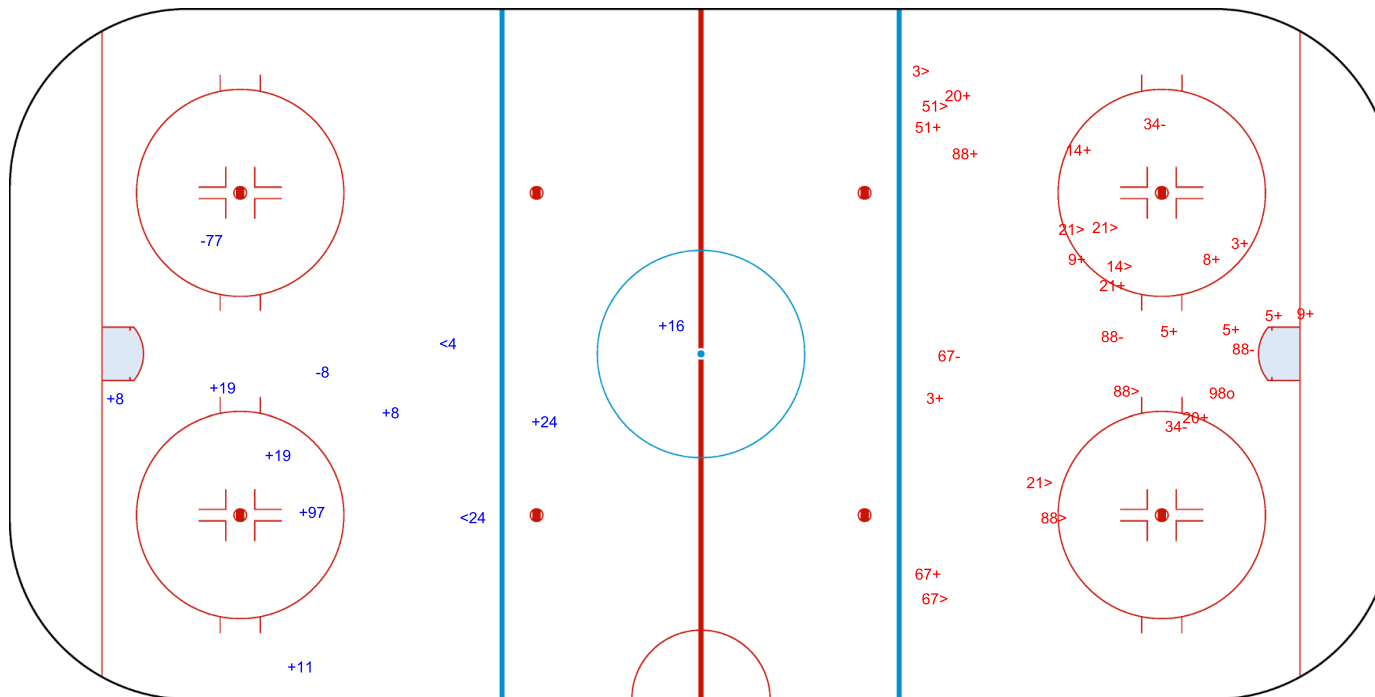

SHOT CHART
POL - LTU

Shots by POL
Goals (o): 0
SSP (<): 6
SSG (+): 11
SPG (-): 2

GK 30 of LTU

Shots by LTU
Goals (o): 1
SSP (>): 5
SSG (+): 9
SPG (-): 2

GK 33 of POL

Shots by LTU
Goals (o): 0
SSP (<): 2
SSG (+): 8
SPG (-): 2

GK 33 of POL

POL → 2nd Period ← LTU

Shots by POL
Goals (o): 1
SSP (>): 9
SSG (+): 15
SPG (-): 5

GK 30 of LTU

Shots by POL

Goals (o): 0 SSG (+): 11
SSP (<): 13 SPG (-): 7

GK 30 of LTU

3rd Period