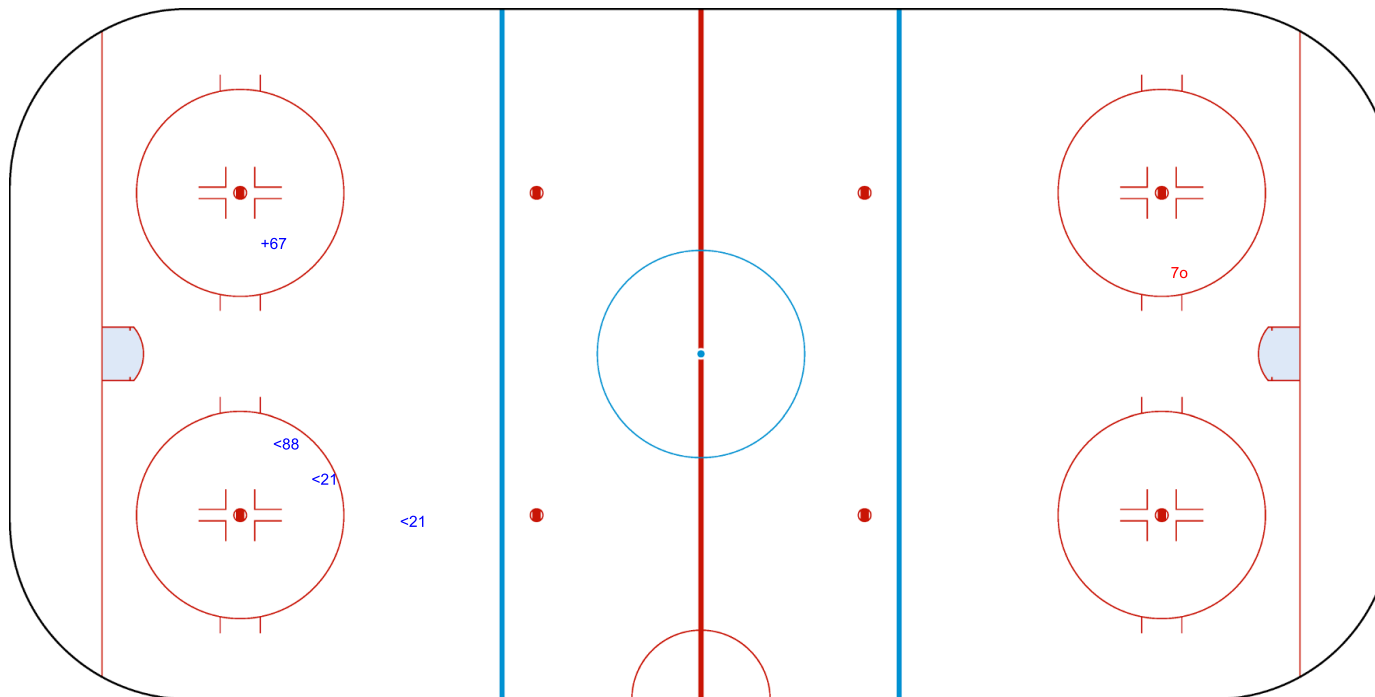

Shots by POL

Goals (o): 0   SSG (+): 1
SSP (-): 3   SPG (-): 0

GK 30 of LTU

Overtime

Shots by LTU

Goals (o): 1   SSG (+): 0
SSP (>): 0   SPG (-): 0

GK 33 of POL

Legend:	
GK Goalkeeper	SSP Shots saved by player
SPG Shots past goal	SSG Shots saved by goalkeeper