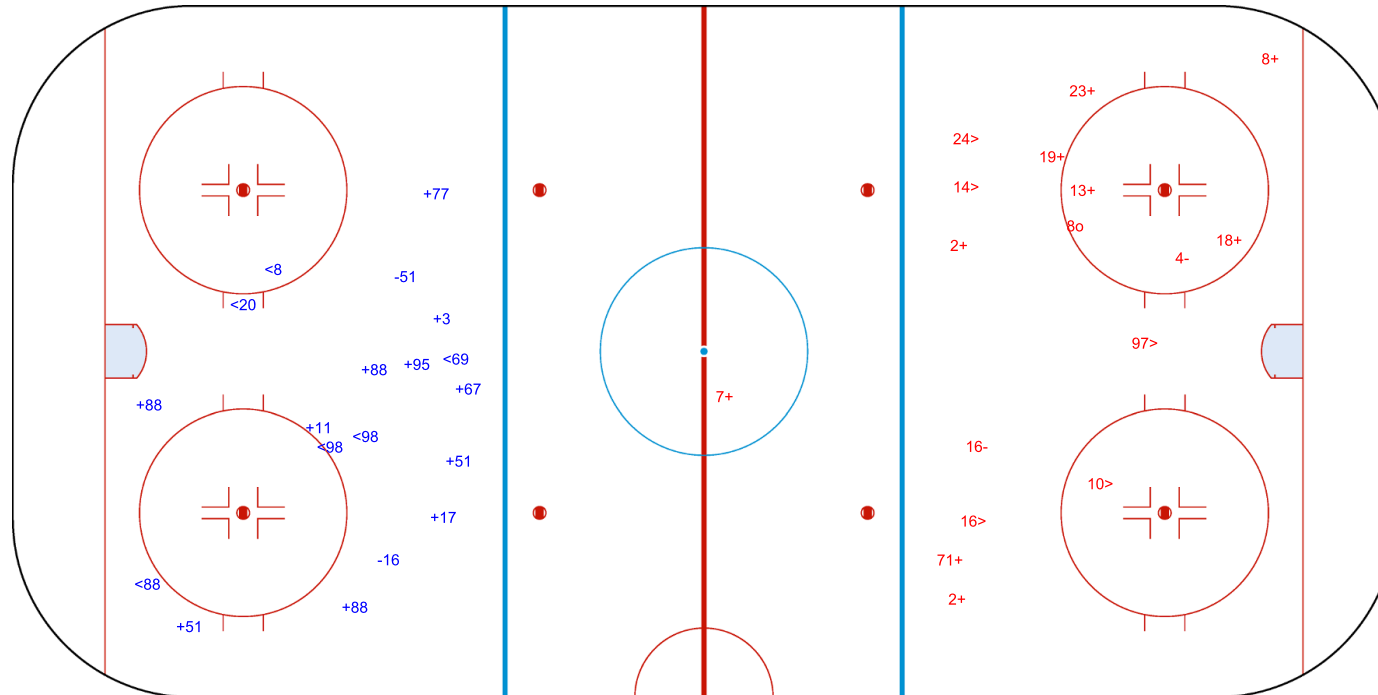

SHOT CHART
POL - LTU

Shots by POL
Goals (o): 0
SSP (<): 6
SSG (+): 11
SPG (-): 2

GK 30 of LTU

Shots by LTU
Goals (o): 1
SSP (>): 5
SSG (+): 9
SPG (-): 2

GK 33 of POL

Shots by LTU
Goals (o): 0
SSP (<): 2
SSG (+): 8
SPG (-): 2

GK 33 of POL

POL → 2nd Period ← LTU

Shots by POL
Goals (o): 1
SSP (>): 9
SSG (+): 15
SPG (-): 5

GK 30 of LTU

Shots by POL

Goals (o): 0 SSG (+): 11
SSP (<): 13 SPG (-): 7

GK 30 of LTU

3rd Period