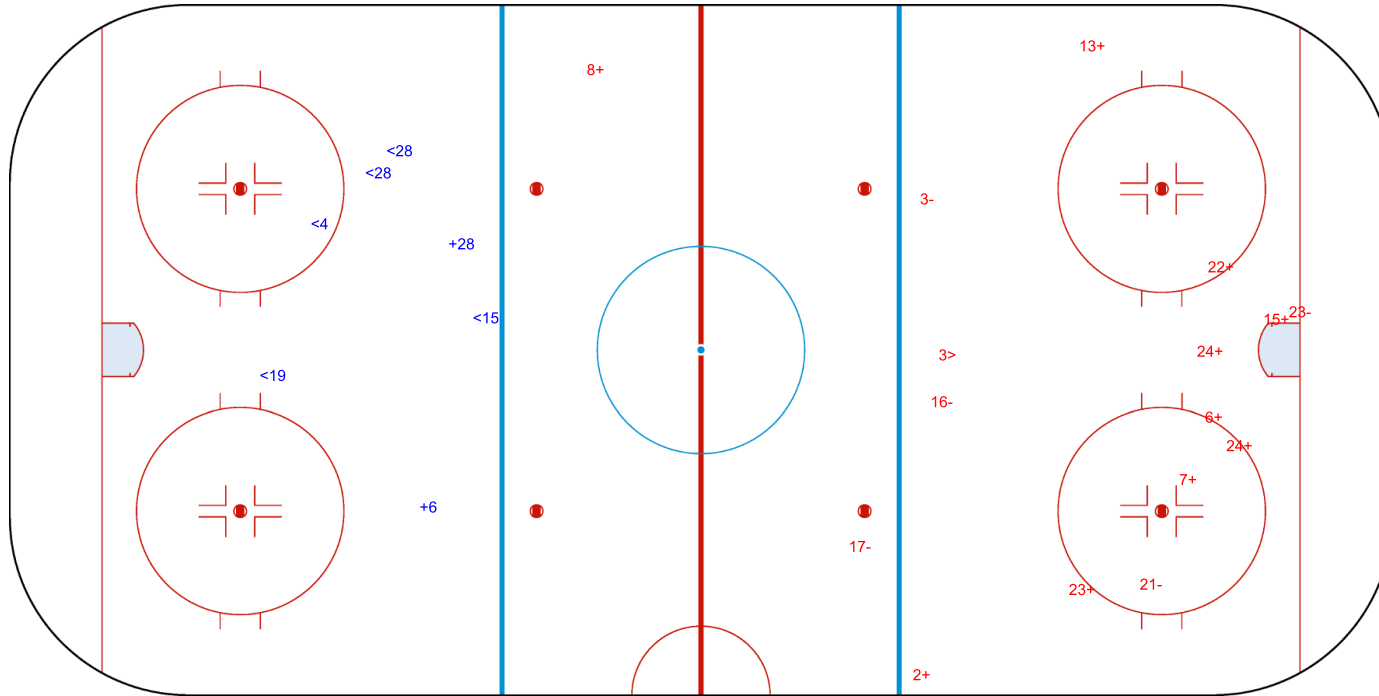

Shots by ROU

Goals (o): 0   SSG (+): 2
SSP (-): 5   SPG (-): 0

GK 1 of ESP

ESP → 3rd Period ← ROU

Shots by ESP

Goals (o): 0   SSG (+): 10
SSP (>): 1   SPG (-): 5

GK 1 of ROU

Legend:
GK Goalkeeper   **SPG** Shots past goal   **SSG** Shots saved by goalkeeper   **SSP** Shots saved by player