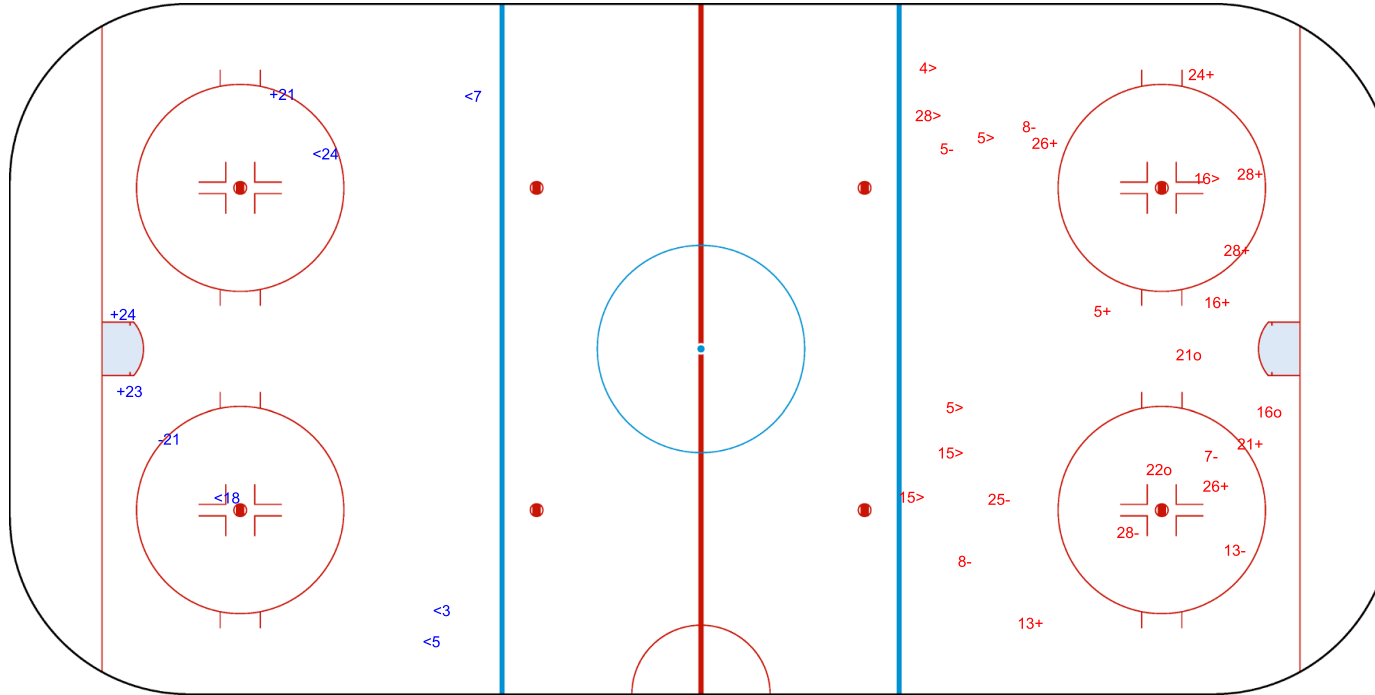

SHOT CHART
ROU - ESP

Shots by ROU
Goals (o): 1
SSP (<): 6
SSG (+): 10
SPG (-): 5

GK 1 of ESP

ESP → 1st Period ← ROU

Shots by ESP
Goals (o): 1
SSP (>): 3
SSG (+): 8
SPG (-): 4

GK 1 of ROU

Shots by ESP

Goals (o): 0 SSG (+): 3
SSP (<): 5 SPG (-): 1

GK 1 of ROU

2nd Period

Shots by ROU

Goals (o): 3 SSG (+): 9
SSP (>): 7 SPG (-): 7

GK 1 of ESP

Shots by ROU

Goals (o): 0 SSG (+): 2
SSP (-): 5 SPG (-): 0

GK 1 of ESP