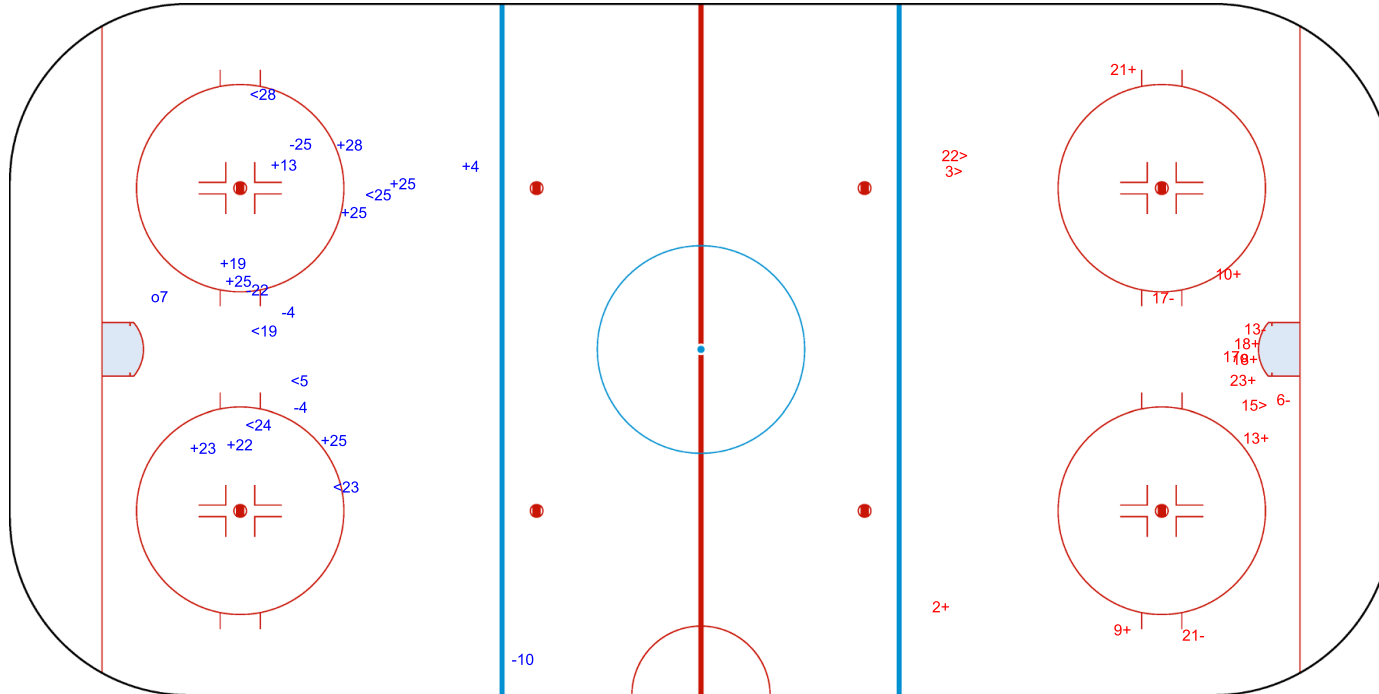

SHOT CHART
ROU - ESP

Shots by ROU
Goals (o): 1
SSP (<): 6
SSG (+): 10
SPG (-): 5

GK 1 of ESP

ESP → 1st Period ← ROU

Shots by ESP
Goals (o): 1
SSP (>): 3
SSG (+): 8
SPG (-): 4

GK 1 of ROU

Shots by ESP

Goals (o): 0 SSG (+): 3
SSP (<): 5 SPG (-): 1

GK 1 of ROU

2nd Period

Shots by ROU

Goals (o): 3 SSG (+): 9
SSP (>): 7 SPG (-): 7

GK 1 of ESP

Shots by ROU

Goals (o): 0 SSG (+): 2
SSP (-): 5 SPG (-): 0

GK 1 of ESP