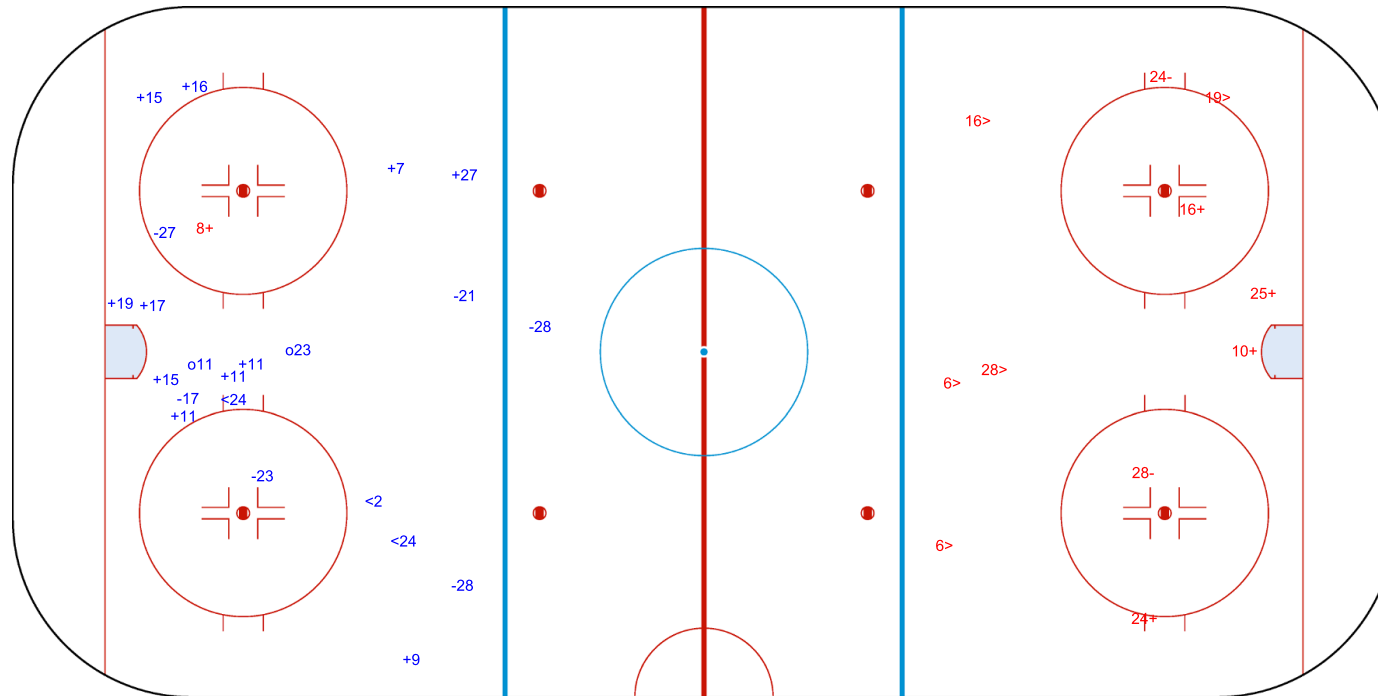

Shots by EST
Goals (o): 2   SSG (+): 11
SSP (<): 3   SPG (-): 6

GK 1 of ROU

ENG

ROU → 3rd Period ← EST

Shots by ROU
Goals (o): 0   SSG (+): 5
SSP (>): 5   SPG (-): 2

Legend:							
ENG	Empty net goal	GK	Goalkeeper	SPG	Shots past goal	SSG	Shots saved by goalkeeper
						SSP	Shots saved by player