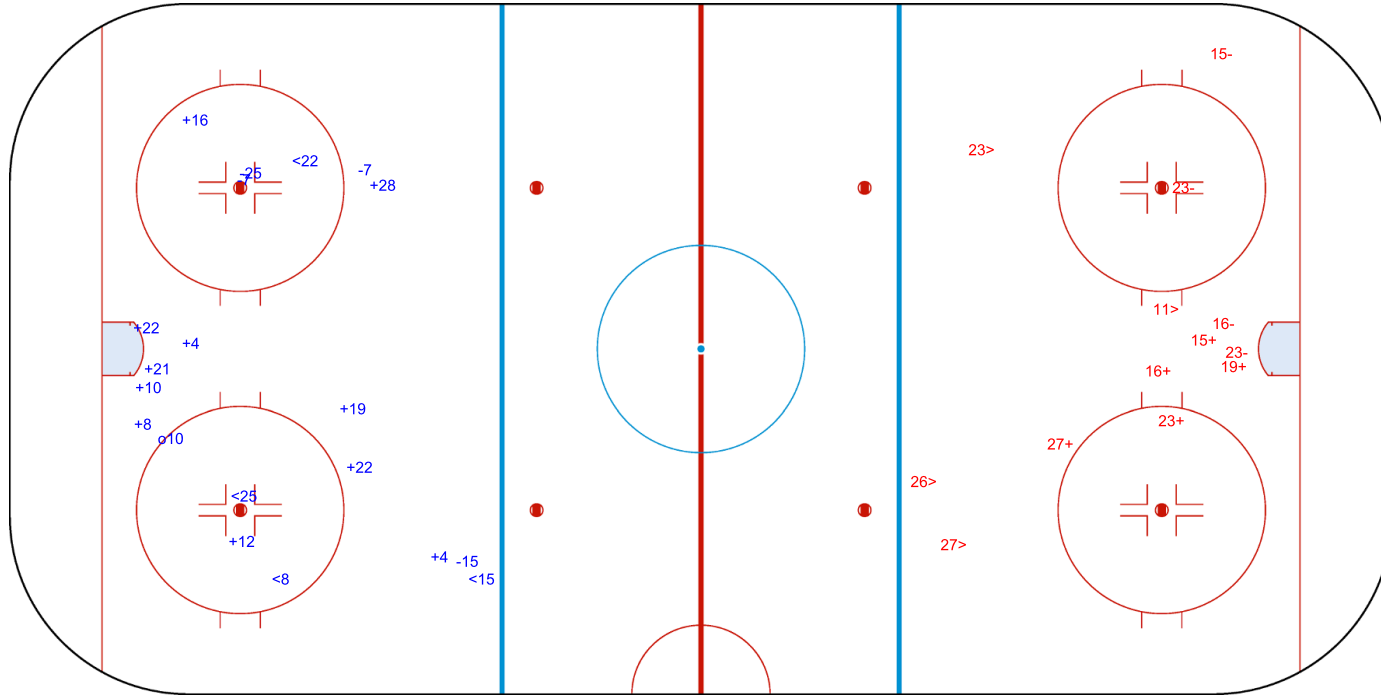

GK 30 of EST

EST → 2nd Period ← ROU

Shots by EST

Goals (o): 0 SSG (+): 5
SSP (>): 4 SPG (-): 4

GK 1 of ROU

Shots by EST
Goals (o): 2 SSG (+): 11
SSP (<): 3 SPG (-): 6

GK 1 of ROU

ENG