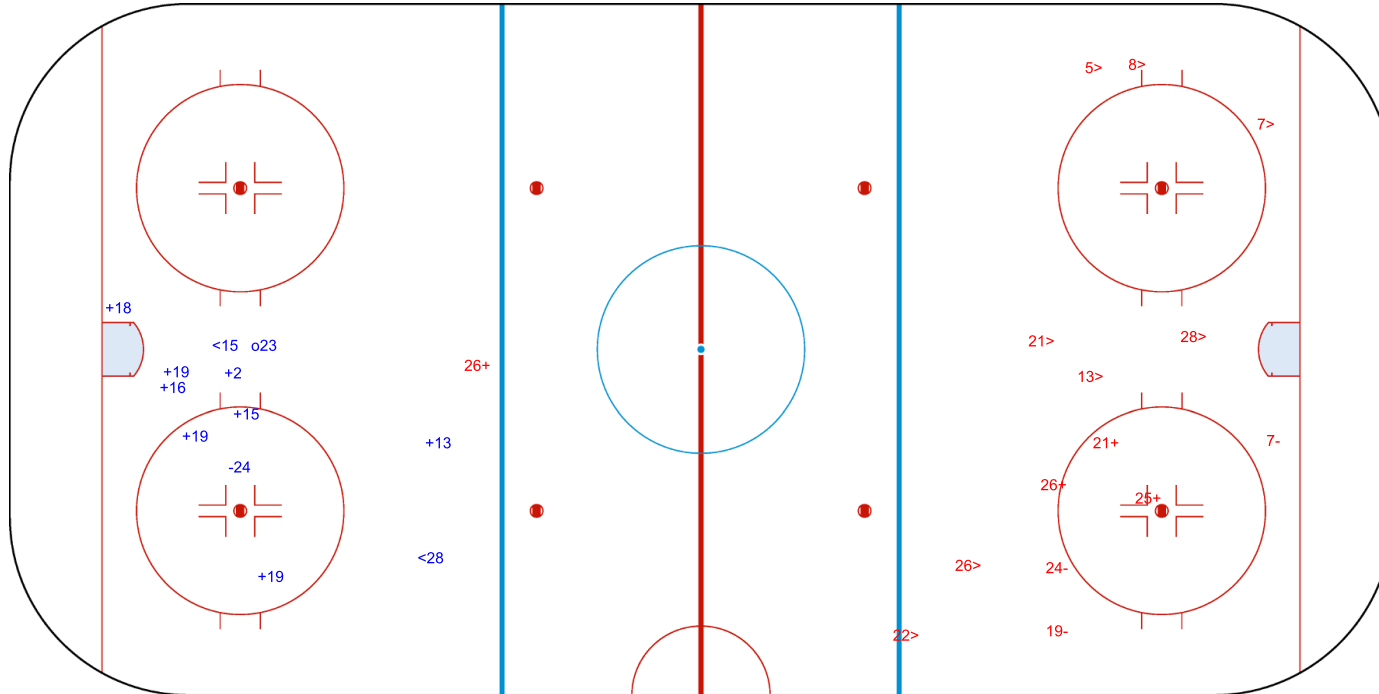

SHOT CHART
EST - ROU

Shots by EST
Goals (o): 1
SSP (<): 2
SSG (+): 8
SPG (-): 1

GK 1 of ROU

ROU → 1st Period ← EST

Shots by ROU
Goals (o): 0
SSP (>): 8
SSG (+): 4
SPG (-): 3

GK 30 of EST

Shots by ROU

Goals (o): 1 SSG (+): 11
SSP (<): 4 SPG (-): 4

GK 30 of EST

EST → 2nd Period ← ROU

Shots by EST

Goals (o): 0 SSG (+): 5
SSP (>): 4 SPG (-): 4

GK 1 of ROU

Shots by EST
Goals (o): 2 SSG (+): 11
SSP (<): 3 SPG (-): 6

GK 1 of ROU

ENG